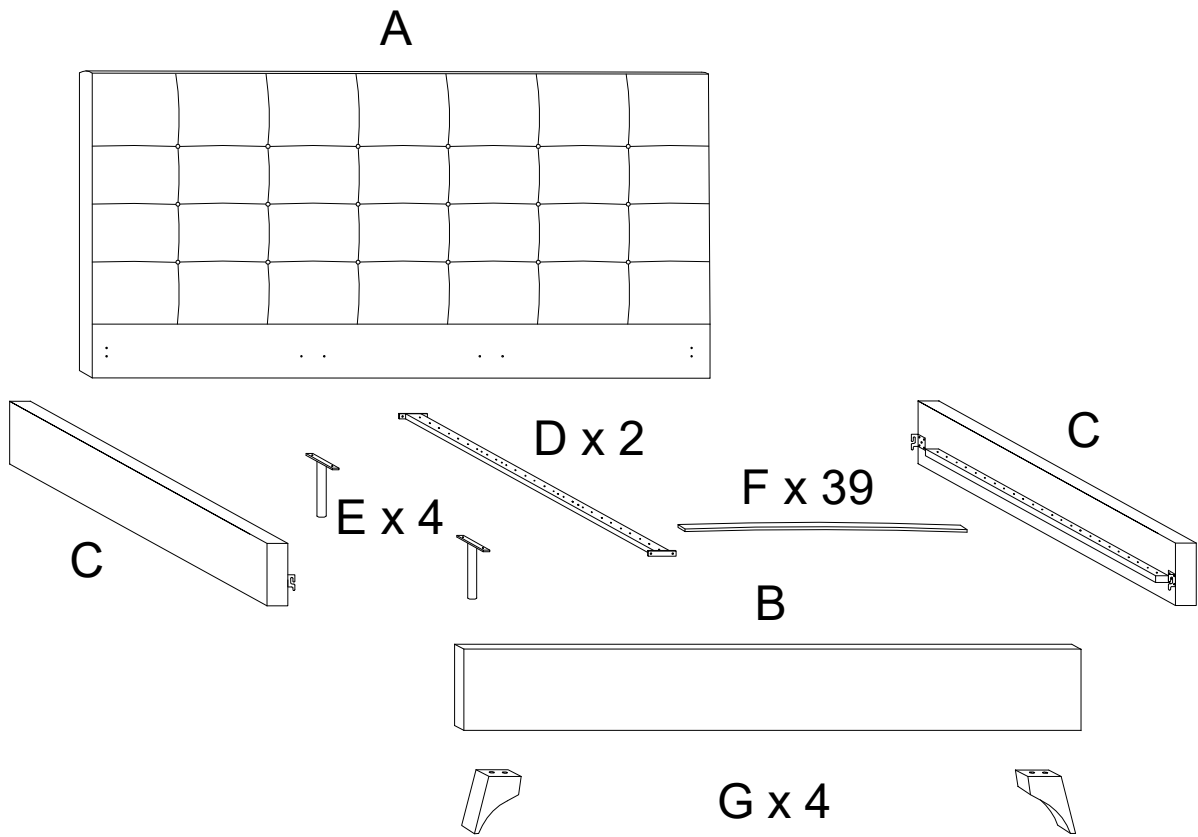

A	B	C	D	E
x 1	x 1	x 2	x 2	x 4

F	G	H	I	J	K
				 M8 x 60	 M8 x 25
x 39	x 4	x 26	x 26	x 4	x 16
L	M	N	O	P	Q
 M8 x 35					
x 8	x 1	x 8	x 12	x 8	x 1