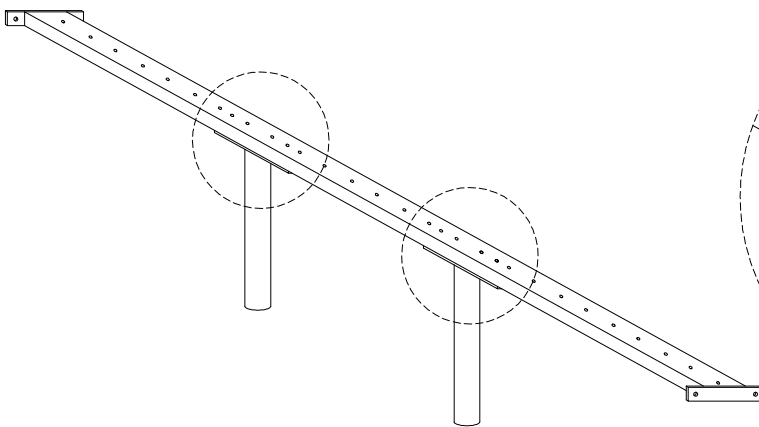

Assembly instructions for the bed frame, including tool requirements, time, and personnel.

Tools: An icon shows an Allen key and a wrench inside a circle, and a power drill with a diagonal line through it, indicating that a power drill is not required.

Warning: A triangle with an exclamation mark indicates a warning.

Time: A clock icon is shown above the text "30'", indicating the estimated assembly time.

Personnel: An icon of a person is shown above the number "2", indicating that two people are required for assembly.

A	B	C	D	E
				
x 1	x 1	x 2	x 2	x 4

F	G	H	I	J	K
				 M8 x 60	 M8 x 25
x 39	x 4	x 26	x 26	x 4	x 16
L	M	N	O	P	Q
 M8 x 35					
x 8	x 1	x 8	x 12	x 8	x 1

1

A  x 1	B  x 1	G  x 4	J  M8 x 60 x 4	M  x 1	O  x 4
--	--	--	--	--	--

2 x 2

D  x 1	E  x 2	L  M8 x 35 x 4	P  x 4	M  x 1	Q  x 1
--	--	--	---	--	--

3

<p>C</p>  <p>x 2</p>	<p>K</p>  <p>M8 x 25 x 16</p>	<p>M</p>  <p>x 1</p>	<p>N</p>  <p>x 8</p>	<p>O</p>  <p>x 8</p>
---	--	---	---	---