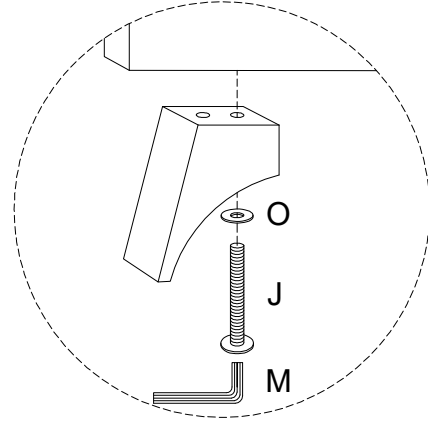

Assembly instructions for the bed frame, including tool requirements, time, and personnel.

Tools: An icon shows an Allen key and a wrench inside a circle, and a power drill with a diagonal line through it, indicating that a power drill is not required.

Warning: A triangle with an exclamation mark indicates a warning.

Time: A clock icon is shown above the text "30'", indicating the estimated assembly time.

Personnel: An icon of a person is shown above the number "2", indicating that two people are required for assembly.

A	B	C	D	E
				
x 1	x 1	x 2	x 2	x 4

F	G	H	I	J	K
				 M8 x 60	 M8 x 25
x 39	x 4	x 26	x 26	x 4	x 16
L	M	N	O	P	Q
 M8 x 35					
x 8	x 1	x 8	x 12	x 8	x 1

1

A  x 1	B  x 1	G  x 4	J  M8 x 60 x 4	M  x 1	O  x 4
--	--	--	--	--	--