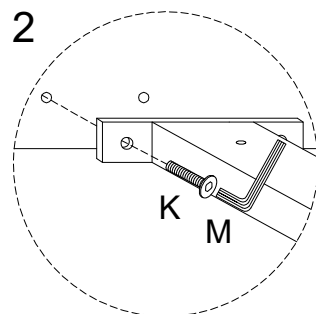

Assembly instructions for the bed frame, including tool requirements, time, and personnel.

Tools: An icon shows an Allen key and a wrench inside a circle, and a power drill with a diagonal line through it, indicating that a power drill is not required.

Warning: A triangle with an exclamation mark indicates a warning.

Time: A clock icon is shown above the text "30'", indicating the estimated assembly time.

Personnel: An icon of a person is shown above the number "2", indicating that two people are required for assembly.

A	B	C	D	E
				
x 1	x 1	x 2	x 2	x 4

F	G	H	I	J	K
				 M8 x 60	 M8 x 25
x 39	x 4	x 26	x 26	x 4	x 16
L	M	N	O	P	Q
 M8 x 35					
x 8	x 1	x 8	x 12	x 8	x 1

1

A  x 1	B  x 1	G  x 4	J  M8 x 60 x 4	M  x 1	O  x 4
--	--	--	--	--	--

2 x 2

D  x 1	E  x 2	L  M8 x 35 x 4	P  x 4	M  x 1	Q  x 1
--	--	--	---	--	--

3

<p>C</p>  <p>x 2</p>	<p>K</p>  <p>M8 x 25 x 16</p>	<p>M</p>  <p>x 1</p>	<p>N</p>  <p>x 8</p>	<p>O</p>  <p>x 8</p>
---	--	---	---	---