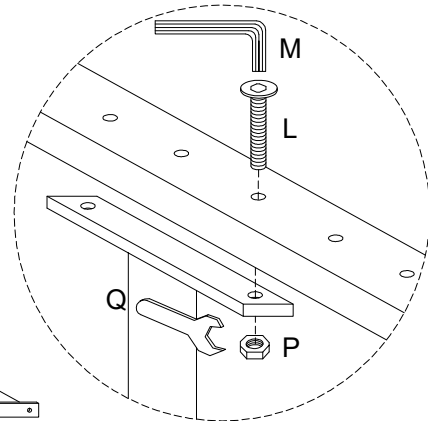

Assembly instructions for the bed frame, including tool requirements, time, and personnel.

Tools: An icon shows an Allen key and a wrench inside a circle, and a power drill with a diagonal line through it, indicating that a power drill is not required.

Warning: A triangle with an exclamation mark indicates a warning.

Time: A clock icon is shown above the text "30'", indicating the estimated assembly time.

Personnel: An icon of a person is shown above the number "2", indicating that two people are required for assembly.

A	B	C	D	E
				
x 1	x 1	x 2	x 2	x 4

F	G	H	I	J	K
				 M8 x 60	 M8 x 25
x 39	x 4	x 26	x 26	x 4	x 16
L	M	N	O	P	Q
 M8 x 35					
x 8	x 1	x 8	x 12	x 8	x 1

1

A  x 1	B  x 1	G  x 4	J  M8 x 60 x 4	M  x 1	O  x 4
--	--	--	--	--	--

2 x 2

D  x 1	E  x 2	L  M8 x 35 x 4	P  x 4	M  x 1	Q  x 1
--	--	--	---	--	--

3

<p>C</p>  <p>x 2</p>	<p>K</p>  <p>M8 x 25 x 16</p>	<p>M</p>  <p>x 1</p>	<p>N</p>  <p>x 8</p>	<p>O</p>  <p>x 8</p>
---	--	---	---	---