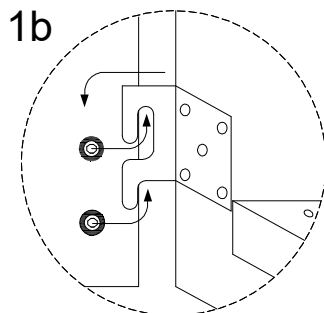

Assembly instructions for the bed frame, including tool requirements, time, and personnel.

Tools: An icon shows an Allen key and a wrench inside a circle, and a power drill with a diagonal line through it, indicating that a power drill is not required.

Warning: A triangle with an exclamation mark indicates a warning.

Time: A clock icon is shown above the text "30'", indicating the estimated assembly time.

Personnel: An icon of a person is shown above the number "2", indicating that two people are required for assembly.

A	B	C	D	E
				
x 1	x 1	x 2	x 2	x 4

F	G	H	I	J	K
				 M8 x 60	 M8 x 25
x 39	x 4	x 26	x 26	x 4	x 16
L	M	N	O	P	Q
 M8 x 35					
x 8	x 1	x 8	x 12	x 8	x 1

1

A  x 1	B  x 1	G  x 4	J  M8 x 60 x 4	M  x 1	O  x 4
--	--	--	--	--	--

2 x 2

D  x 1	E  x 2	L  M8 x 35 x 4	P  x 4	M  x 1	Q  x 1
--	--	--	---	--	--

3

<p>C</p>  <p>x 2</p>	<p>K</p>  <p>M8 x 25 x 16</p>	<p>M</p>  <p>x 1</p>	<p>N</p>  <p>x 8</p>	<p>O</p>  <p>x 8</p>
---	--	---	---	---