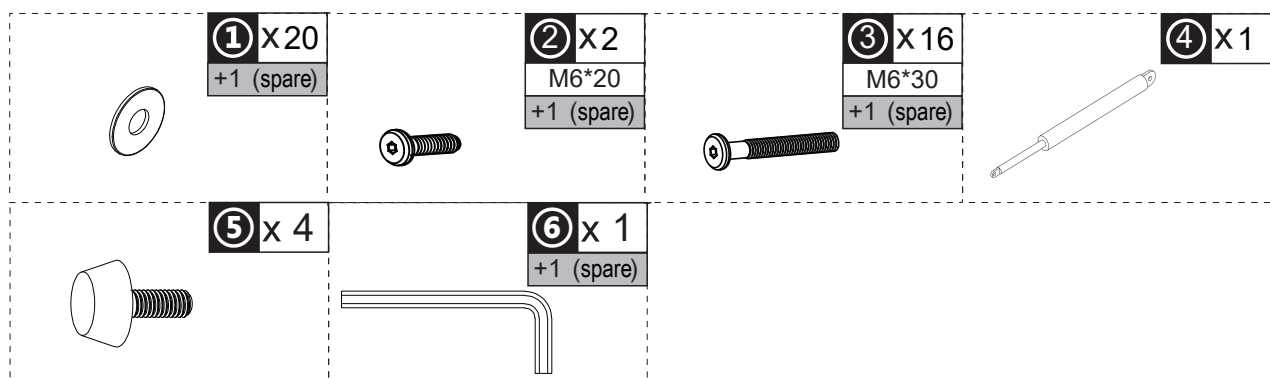

HARDWARE

EN Do not confuse similar screws. Do not tighten bolts fully until all parts are connected!
FR Ne pas confondre des vis similaires. Ne serrez pas les boulons à fond tant que toutes les pièces ne sont pas connectées!

ES No confunda tornillos similares. No apriete los tornillos completamente hasta que todas las partes están conectadas!

PT Não confundir parafusos semelhantes. Não apertar completamente os parafusos até que todas as peças estejam encaixadas!

DE Verwechseln Sie ähnliche Schrauben nicht. Ziehen Sie die Schrauben erst fest an, wenn alle Teile verbunden sind!

IT Non confondere le viti simili. non serrare completamente i bulloni fino a tutte le parti non sono ancora collegate!

NOTE