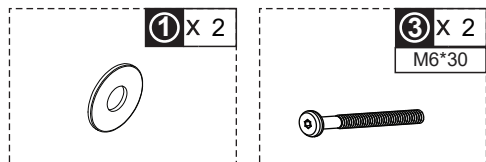

NOTE

① X 2

③ X 2
M6*30

① X 2

③ X 2
M6*30

If you have any questions, please contact our customer care center, Our contact details are below:

US

 001-877-644-9366