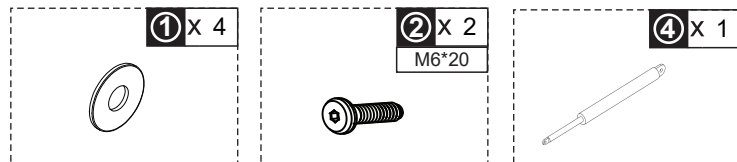

NOTE

① X 2

③ X 2
M6*30

① X 2

③ X 2
M6*30

If you have any questions, please contact our customer care center, Our contact details are below:

US

 001-877-644-9366