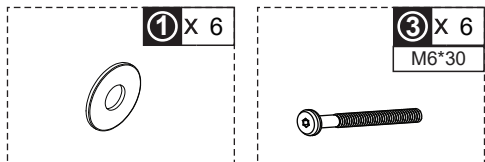

NOTE

① X 2

③ X 2
M6*30

① X 2

③ X 2
M6*30

If you have any questions, please contact our customer care center, Our contact details are below:

US

 001-877-644-9366