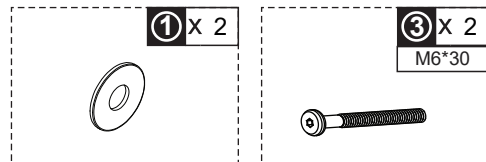

NOTE

① X 2

③ X 2
M6*30

① X 2

③ X 2
M6*30

If you have any questions, please contact our customer care center, Our contact details are below:

US

 001-877-644-9366