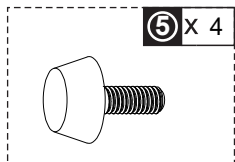

NOTE

① X 2

③ X 2
M6*30

① X 2

③ X 2
M6*30

If you have any questions, please contact our customer care center, Our contact details are below:

US

 001-877-644-9366