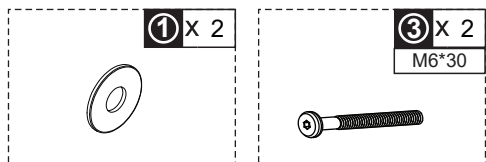

NOTE

① X 2

③ X 2
M6*30

① X 2

③ X 2
M6*30

If you have any questions, please contact our customer care center, Our contact details are below:

US

 001-877-644-9366