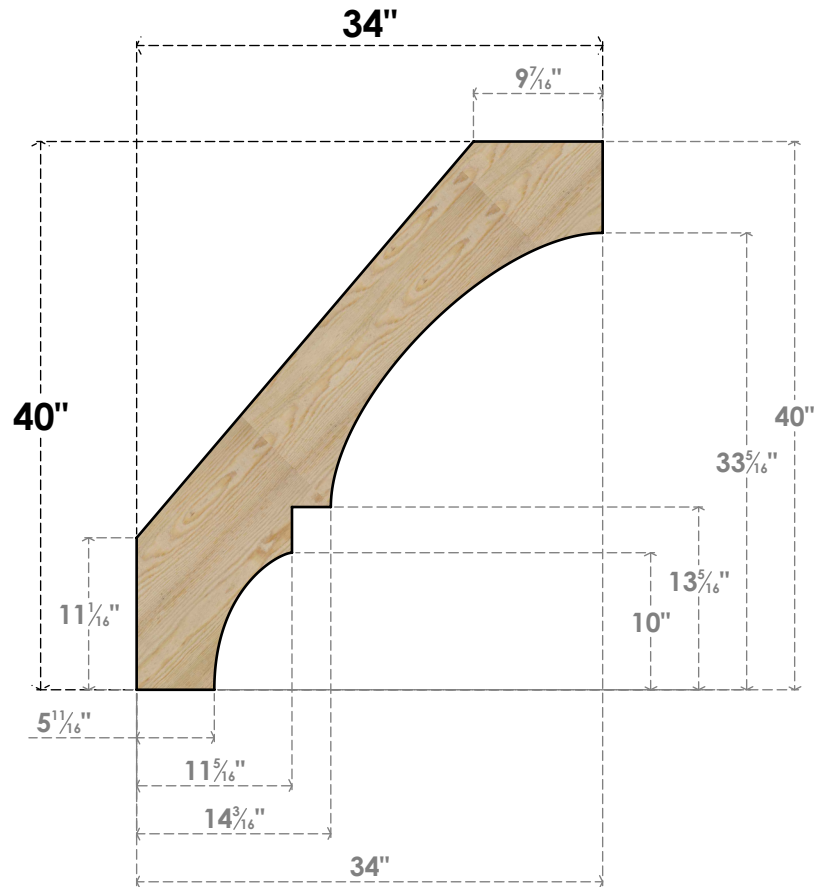

BRC04X34X40BOA00RDF

4"W X 34"D X 40"H BALBOA ROUGH SAWN BRACE, DOUGLAS FIR

SIDE

FRONT

EKENA MILLWORK
 2300 WEST MAIN ST.
 CLARKSVILLE, TX 75426
 TOLL FREE: 866-607-0453
 WWW.EKENAMILLWORK.COM

NOTES

1. INSTALLATION TO BE COMPLETED IN ACCORDANCE WITH MANUFACTURER'S SPECIFICATIONS.
2. DRAWING MAY NOT BE TO SCALE
3. THIS DRAWING IS INTENDED FOR DESIGN AND PLANNING PURPOSES ONLY.
4. ALL INFORMATION CONTAINED HEREIN WAS CURRENT AT THE TIME OF DEVELOPMENT BUT MUST BE REVIEWED AND APPROVED BY THE PRODUCT MANUFACTURER TO BE CONSIDERED ACCURATE.
5. PRODUCTS ARE NOT KILN DRIED. THIS ITEM IS UNIQUE AND WILL CONTAIN THE NATURAL VARIATIONS THAT THE WOOD SPECIES OFFERS. THIS MAY RESULT IN VARIATIONS UP TO 1/4"