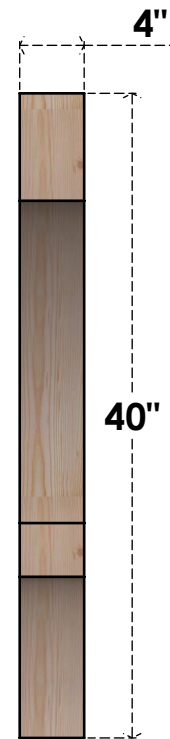

BRC04X34X40BOA00RDF

4"W X 34"D X 40"H BALBOA ROUGH SAWN BRACE, DOUGLAS FIR

SIDE

FRONT

EKENA MILLWORK
 2300 WEST MAIN ST.
 CLARKSVILLE, TX 75426
 TOLL FREE: 866-607-0453
 WWW.EKENAMILLWORK.COM

NOTES

1. INSTALLATION TO BE COMPLETED IN ACCORDANCE WITH MANUFACTURER'S SPECIFICATIONS.
2. DRAWING MAY NOT BE TO SCALE
3. THIS DRAWING IS INTENDED FOR DESIGN AND PLANNING PURPOSES ONLY.
4. ALL INFORMATION CONTAINED HEREIN WAS CURRENT AT THE TIME OF DEVELOPMENT BUT MUST BE REVIEWED AND APPROVED BY THE PRODUCT MANUFACTURER TO BE CONSIDERED ACCURATE.
5. PRODUCTS ARE NOT KILN DRIED. THIS ITEM IS UNIQUE AND WILL CONTAIN THE NATURAL VARIATIONS THAT THE WOOD SPECIES OFFERS. THIS MAY RESULT IN VARIATIONS UP TO 1/4"