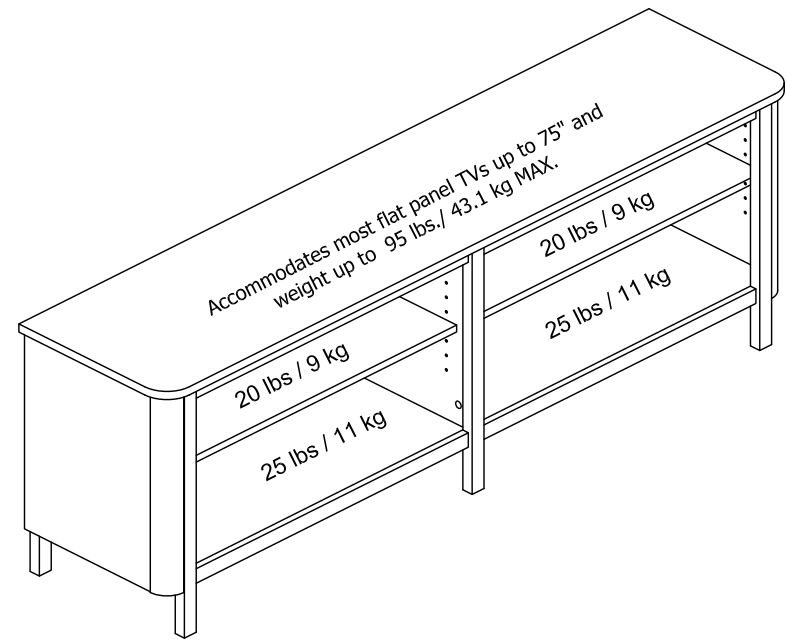

TV STANDS

Wood Breakdown:
MDF 15%, PB 85%.
Total storage: 6.5 cubic feet

Overall Product Size:
67" W × 15.75" D × 22" H
170.2cm W × 40cm D × 55.9cm H

Maximum Weight Capacities
Unit Weight: 80.72lbs. (36.69kg)