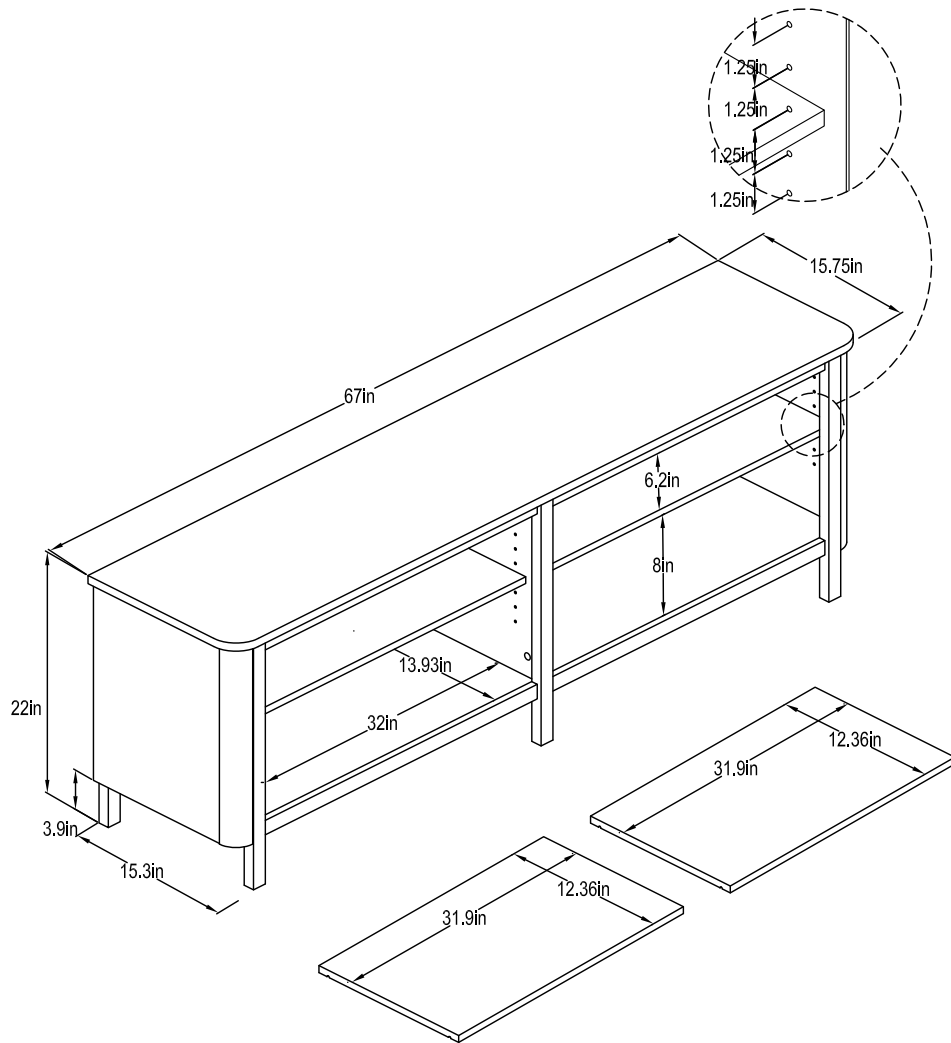

TV STANDS

Wood Breakdown:
MDF 15%, PB 85%.
Total storage: 6.5 cubic feet

Overall Product Size:
67" W × 15.75" D × 22" H
170.2cm W × 40cm D × 55.9cm H

Maximum Weight Capacities
Unit Weight: 80.72lbs. (36.69kg)