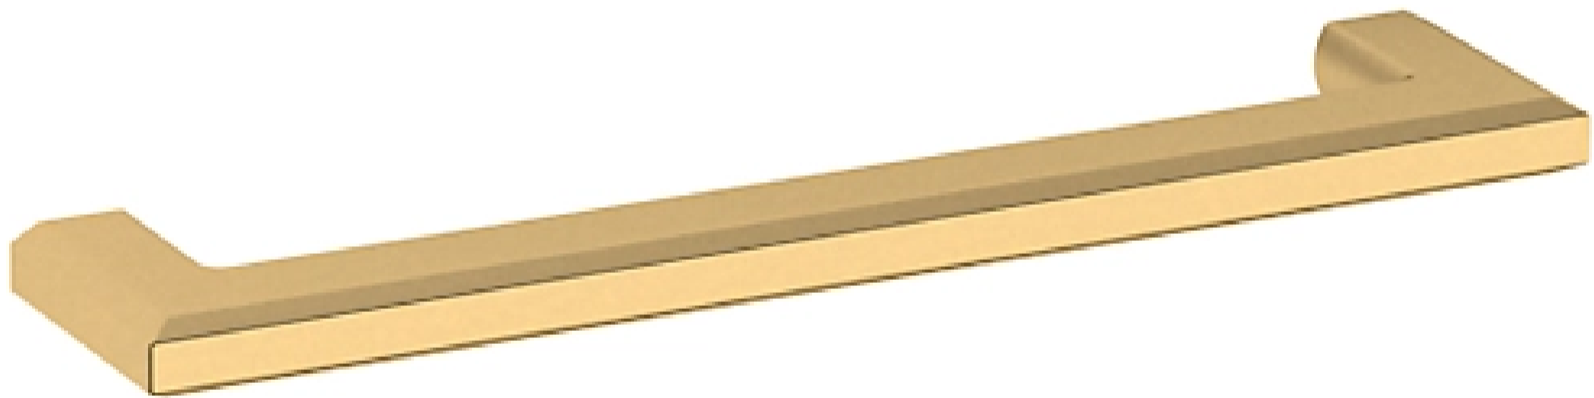

# 4413 BEVEL PULL

6" CTC

# 4413 BEVEL PULL

### Key Features

- ✓ This family is available in a knob, and 4", 6", 12", and 18" Pull
- ✓ Solid brass construction, feeling the difference in quality in every piece of cabinet hardware.
- ✓ Baldwin's Satin Brass finish is warm, smooth, and is covered with a Limited Lifetime Finish™ Warranty for enduring elegance, no matter the climate.
- ✓ Mounting Hardware included