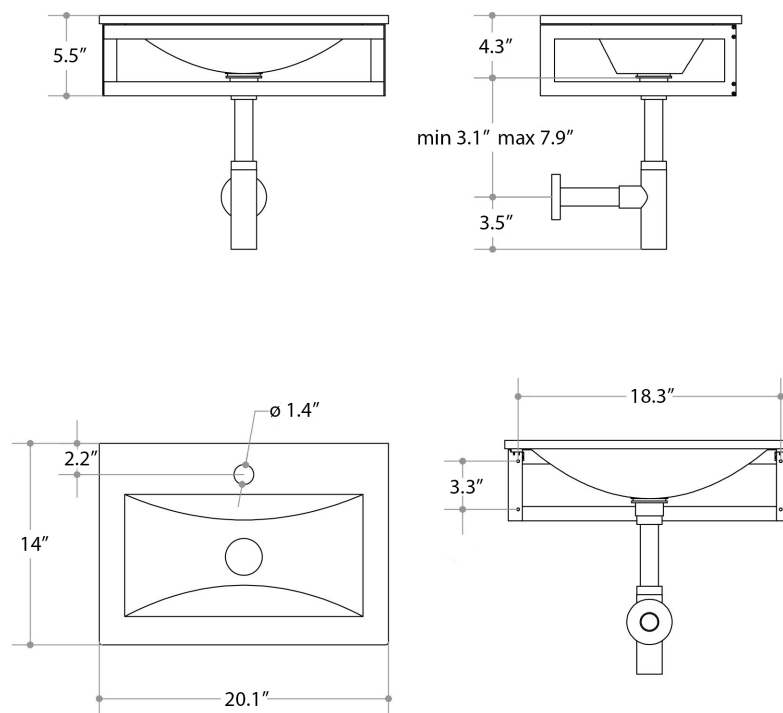

Features

- Glass
- Without overflow
- Wall-mount installation
- With faucet hole

Pocia 665801

SKU# | Option:

- Pocia 665801.30 | Gold Leaf
- Pocia 665801.83 | White

Collection
Pocia

Model |
Pocia 665801

Dimensions Metric

1 inch = 2.54 cm

1 inch = 25.4 mm

WS®
BATH
COLLECTIONS

1051 Lea Drive - Collegeville, PA 19426
Tel. 215 513 9400 - Fax 610 831 0215

www.ws bathcollections.com - info@ws bathcollections.com

Product Specs Sheets

Pocia | 665801

Lavamani in vetro, con piletta 53993 e sifone 53922.

Wash-hand glass-basin, with waste water drain 53993 and siphon 53922.

Collection
Pocia

Model |
Pocia 665801

Dimensions Metric

1 inch = 2.54 cm
1 inch = 25.4 mm

Wall-mount installation

Bolts

Vessel/ countertop installation

Silicone (*optional*)

Collection
Pocia

Model |
Pocia 665801

Dimensions Metric
1 inch = 2.54 cm
1 inch = 25.4 mm

WS®