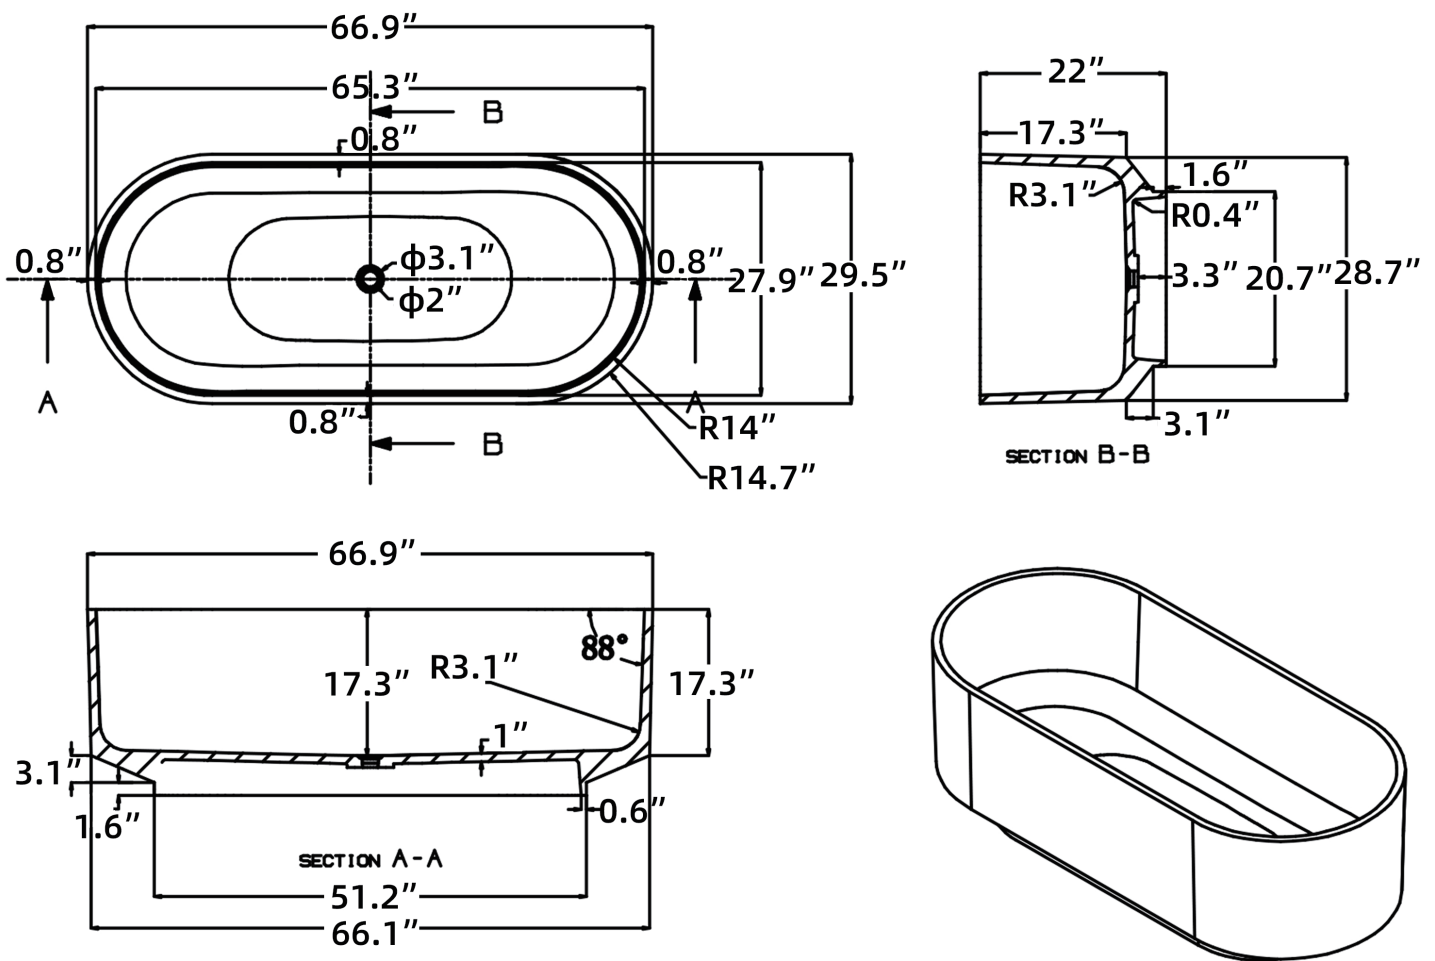

# Dimension/Specification

SKU RX-S09-67CR