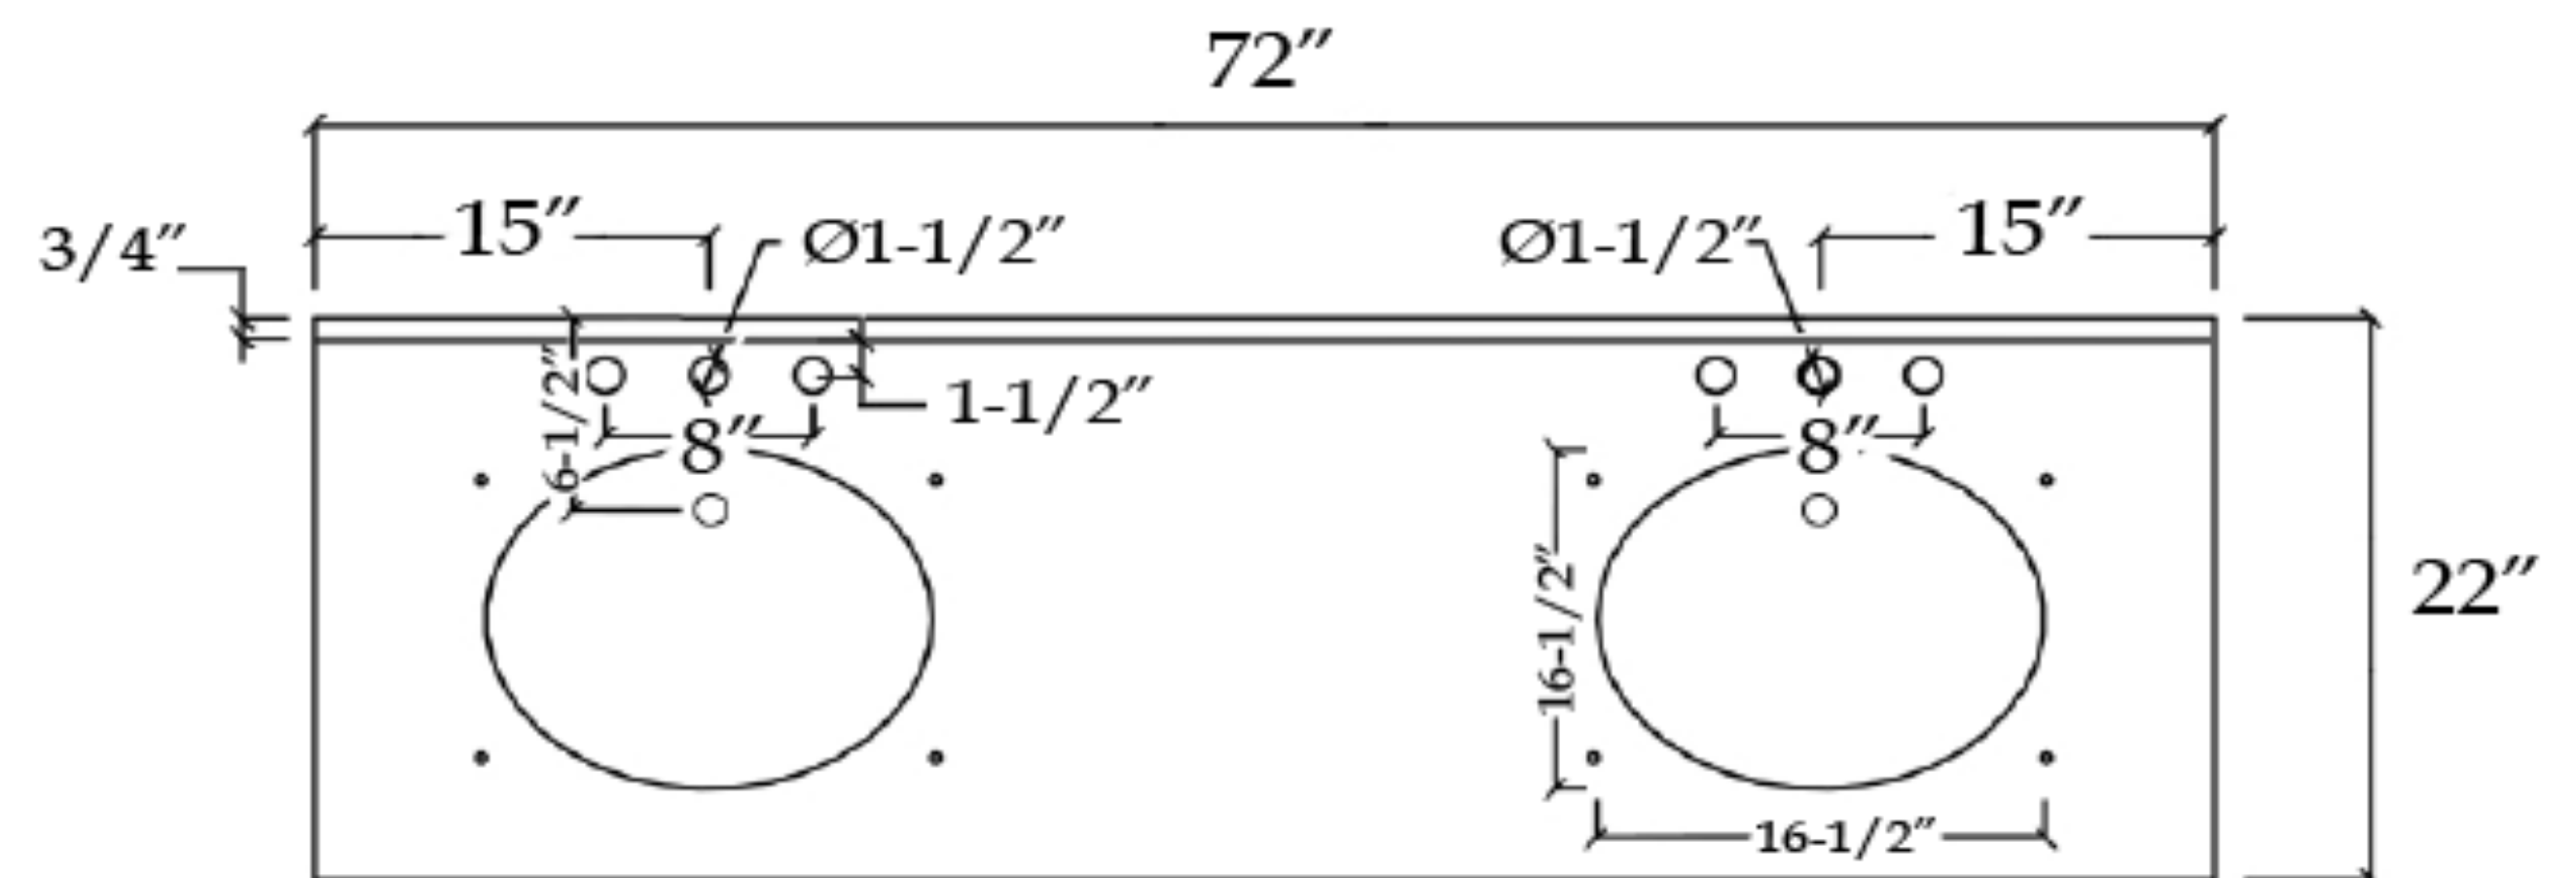

VFDX722234R

DEXTERITY

Bathroom Vanity

TOP VIEW

COUNTER-TOP

Backsplash

FRONT VIEW

SIDE VIEW