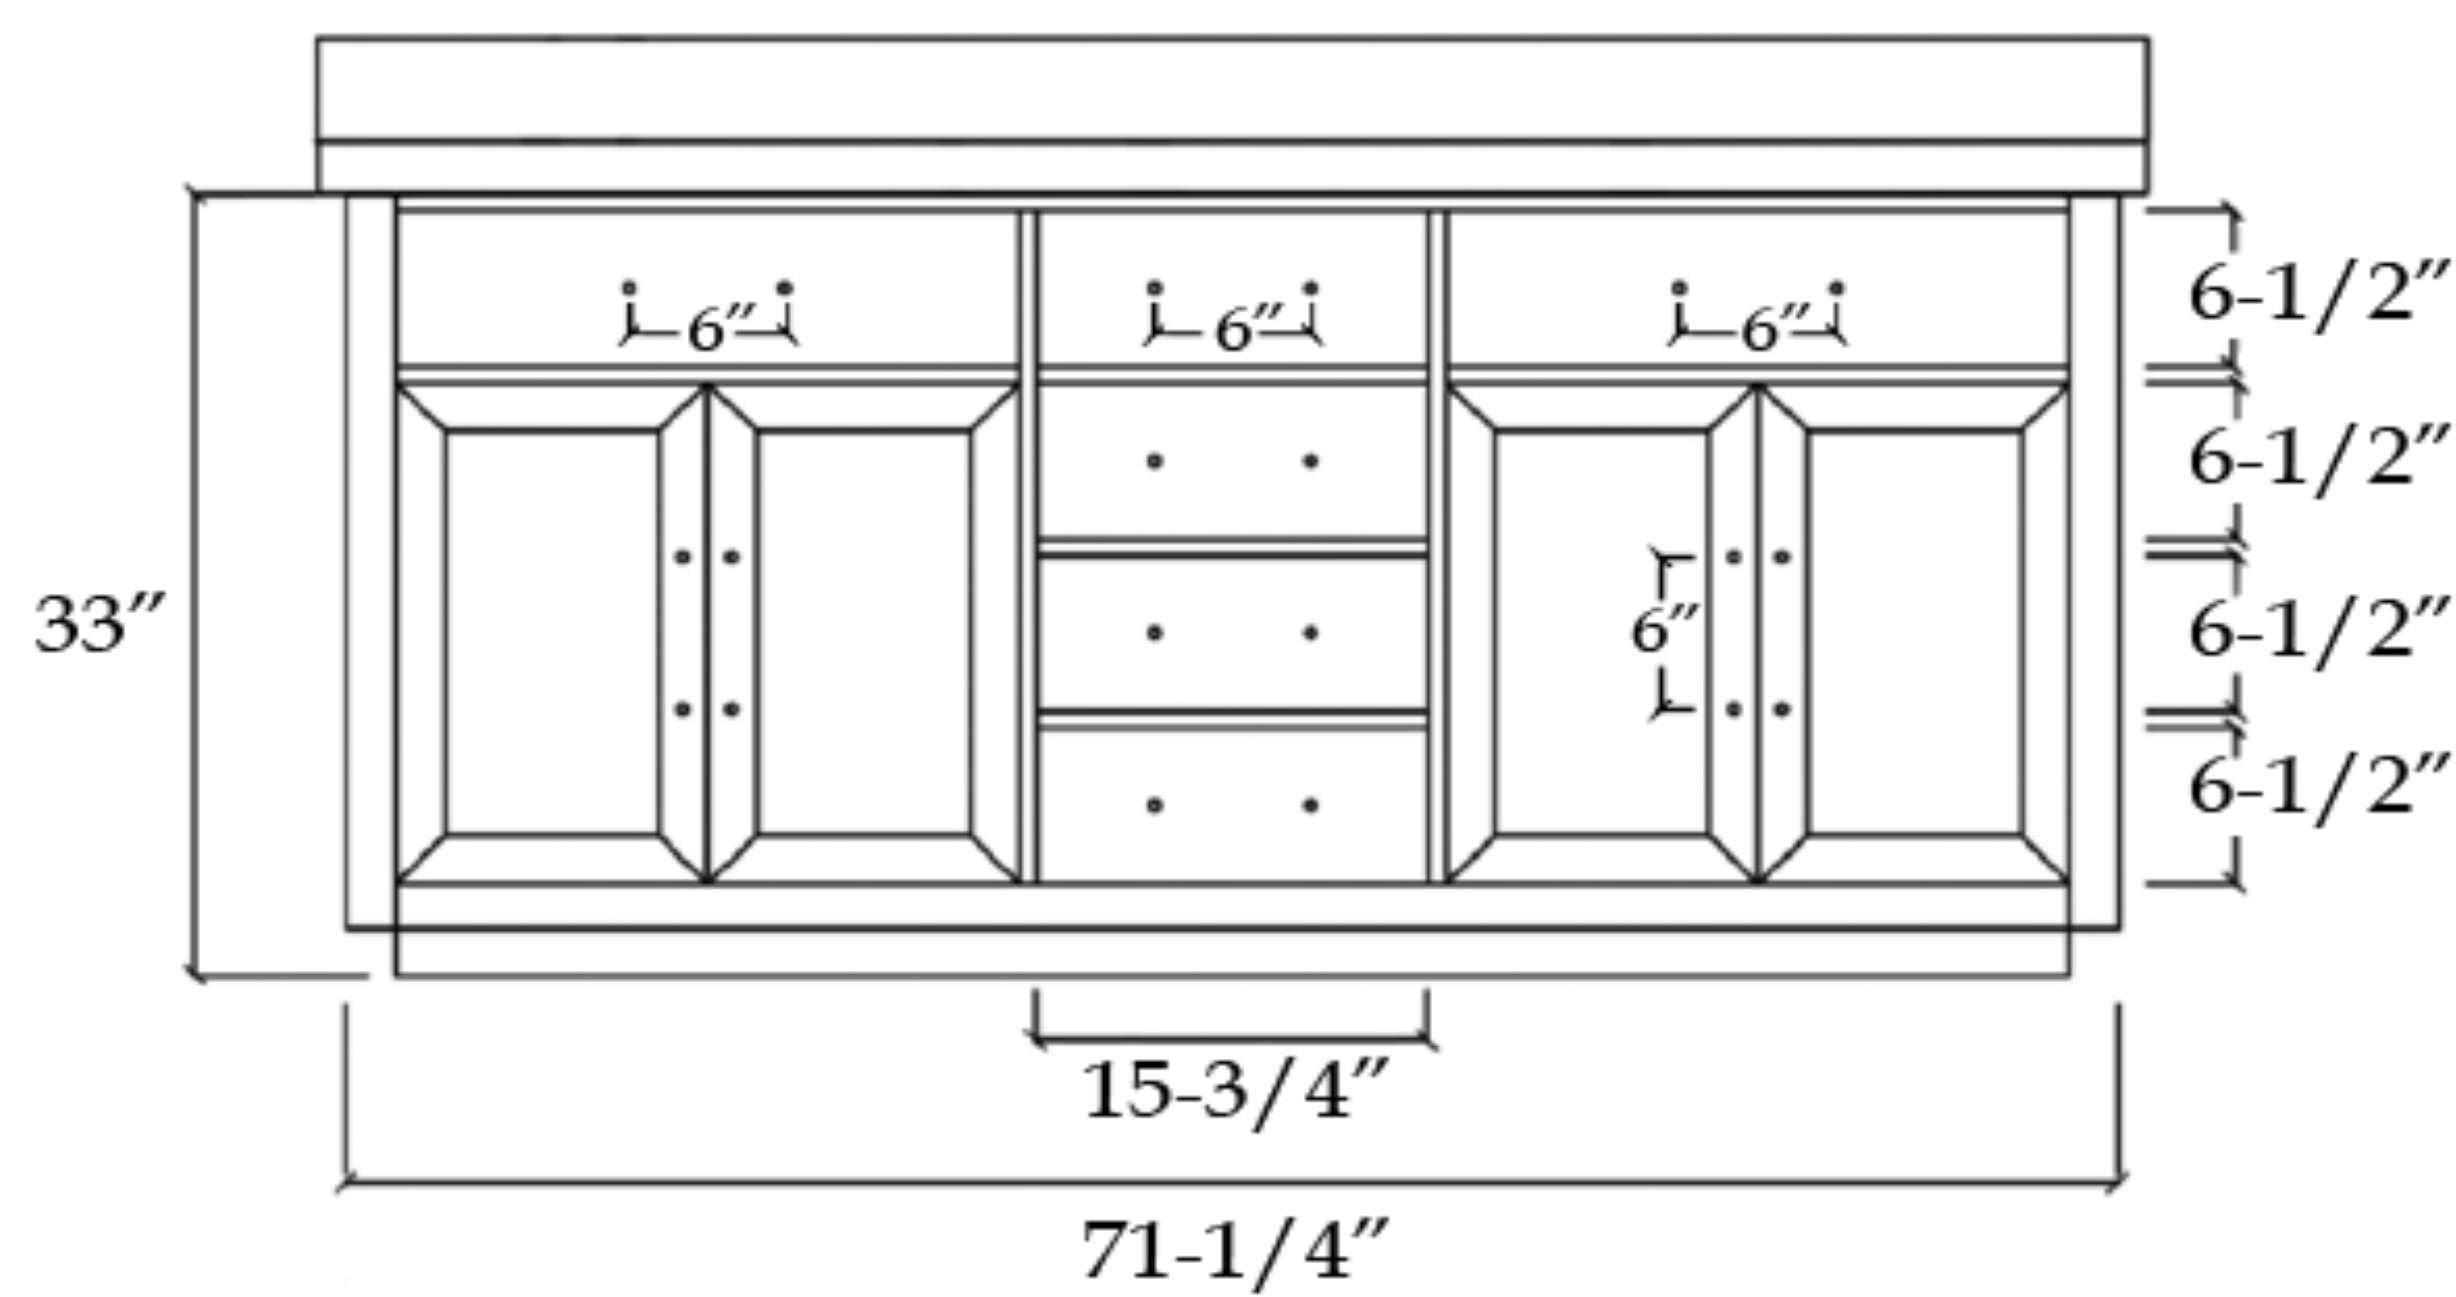

VFDX722234R

DEXTERITY

Bathroom Vanity

TOP VIEW

COUNTER-TOP

Backsplash

FRONT VIEW

SIDE VIEW