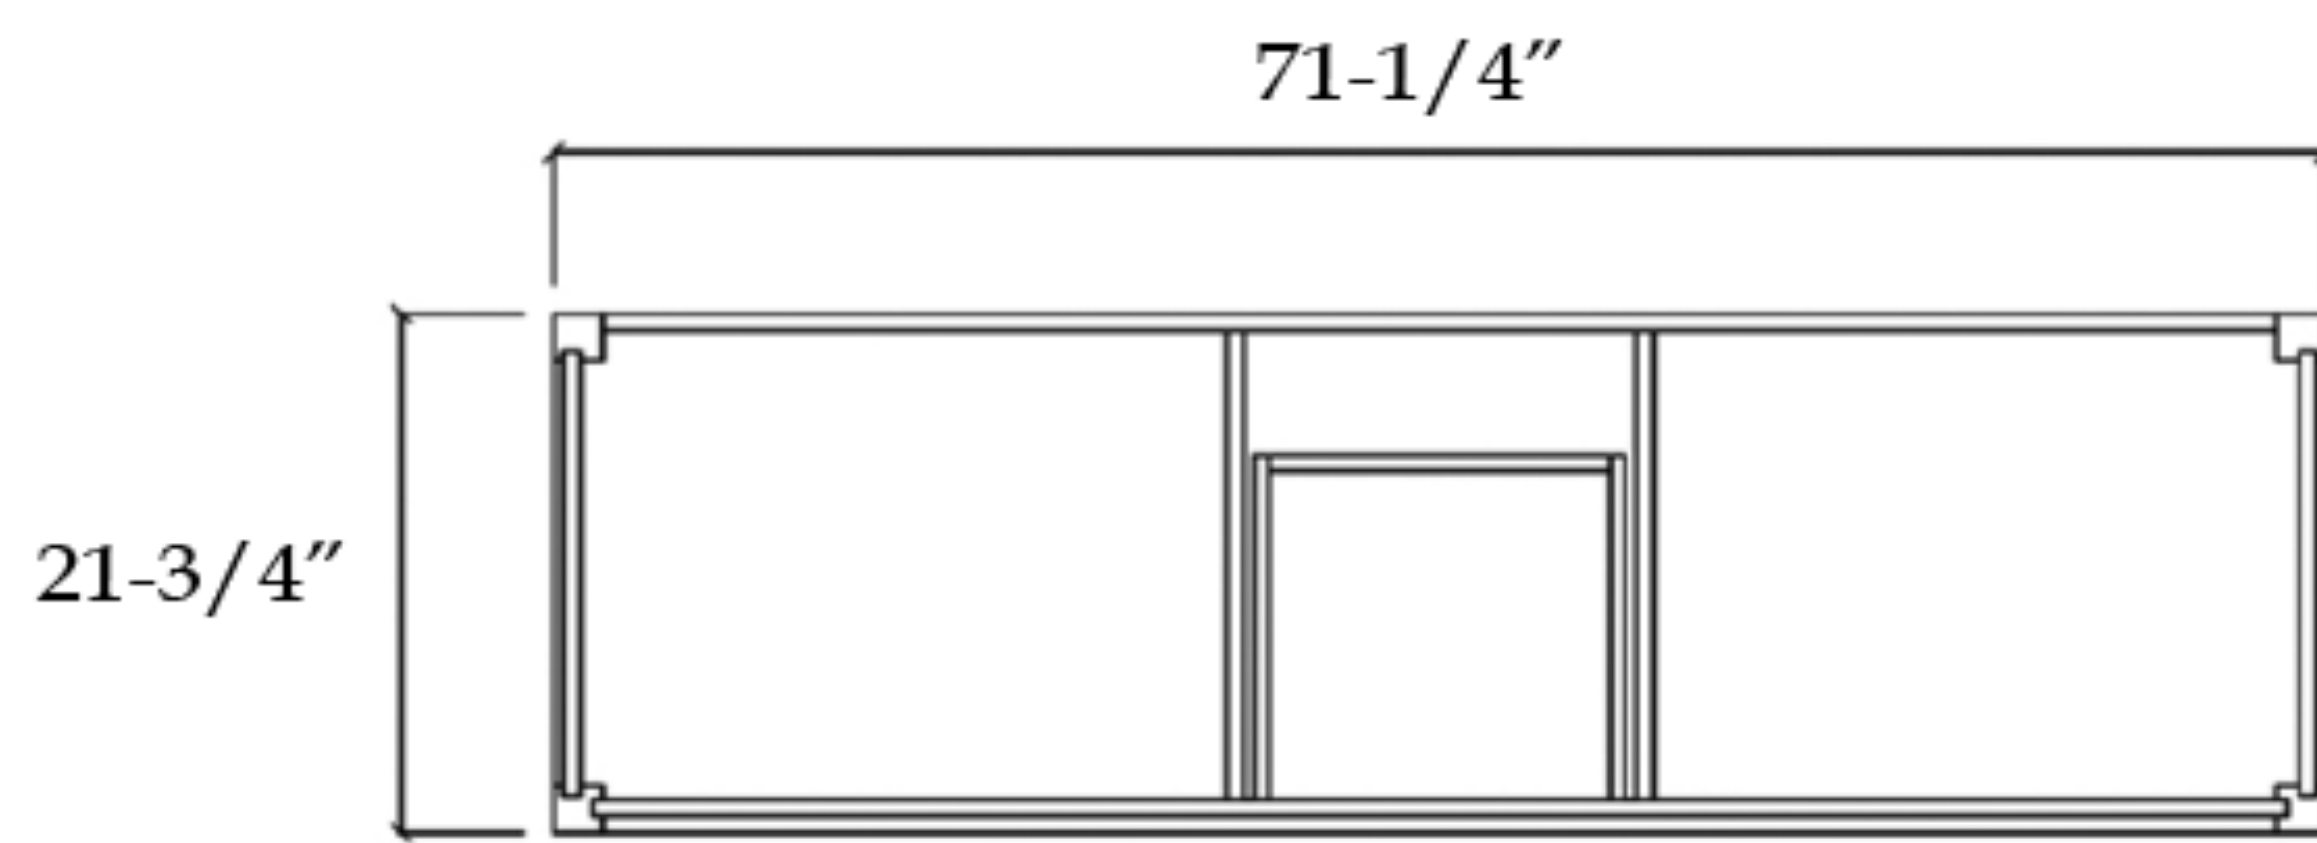

VFDX722234R

DEXTERITY

Bathroom Vanity

TOP VIEW

COUNTER-TOP

Backsplash

FRONT VIEW

SIDE VIEW