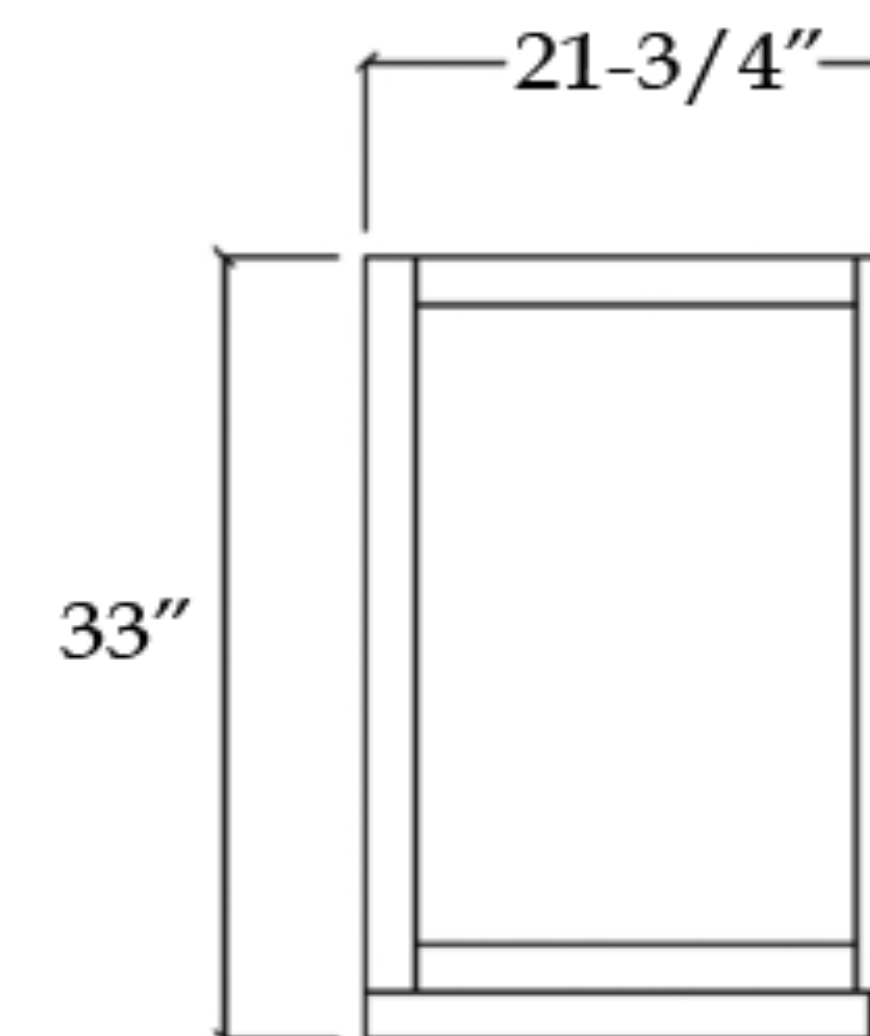

VFDX722234R

DEXTERITY

Bathroom Vanity

TOP VIEW

COUNTER-TOP

Backsplash

FRONT VIEW

SIDE VIEW