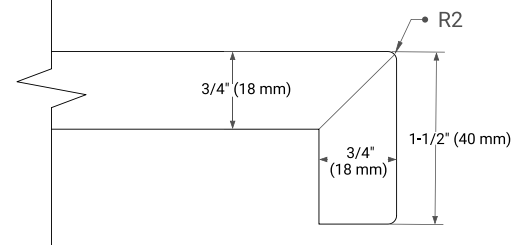

PLAN VIEW

72" DOUBLE OVAL SINK COUNTERTOP WITH 1.5 IN. THICKNESS

OVERALL DIMENSIONS

72.25" W x 22" D x 1.5" H

COUNTERTOP OPTIONS

Carrara White Quartz

FEATURES

- Solid countertop with mitered edges & seams
- Undermount white oval sink
- Pre-drilled for 8" widespread faucet

INCLUDED

- Countertop
- Matching Backsplash
- Oval Sinks

COUNTERTOP PLAN VIEW

EDGE SIDE VIEW

THREE DIMENSIONAL COUNTERTOP VIEW