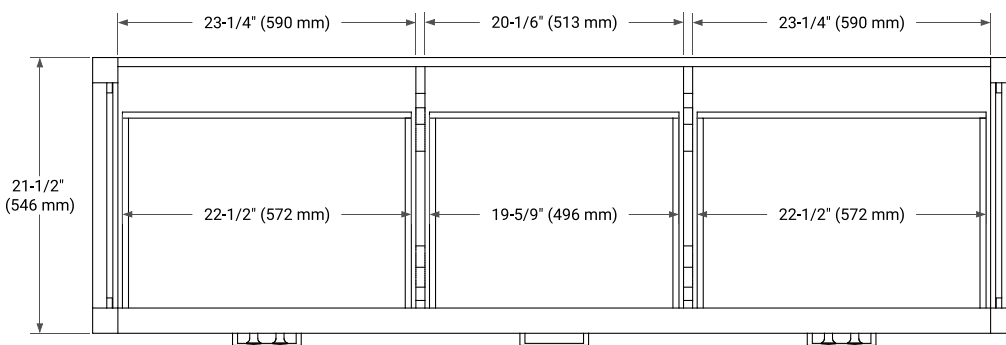

72" DOUBLE SINK BASE CABINET

BASE CABINET DIMENSIONS

72" W x 21.5" D x 34.5" H

FEATURES

- Solid wood frame & plywood panels
- Dovetail drawers and joints
- Soft closing doors & drawers

HARDWARE FINISHES*

Brushed Nickel Satin Brass Matte Black Polished Chrome

PLAN VIEW

72" DOUBLE OVAL SINK COUNTERTOP WITH 1.5 IN. THICKNESS

OVERALL DIMENSIONS

72.25" W x 22" D x 1.5" H

COUNTERTOP OPTIONS

Carrara White Quartz

FEATURES

- Solid countertop with mitered edges & seams
- Undermount white oval sink
- Pre-drilled for 8" widespread faucet

INCLUDED

- Countertop
- Matching Backsplash
- Oval Sinks

COUNTERTOP PLAN VIEW

EDGE SIDE VIEW

THREE DIMENSIONAL COUNTERTOP VIEW