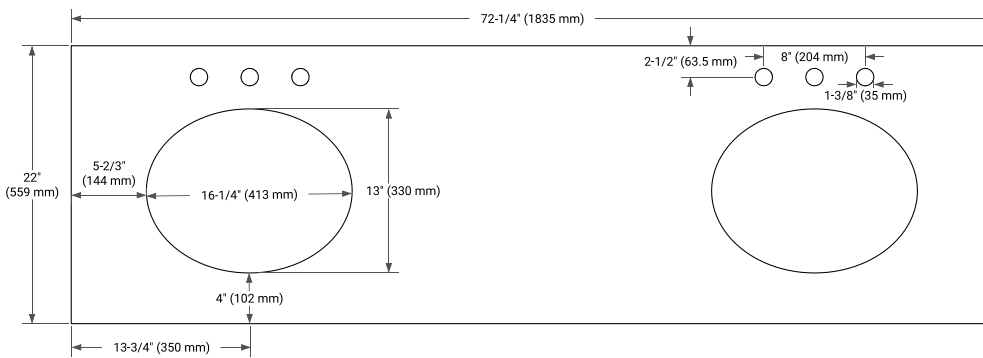

72" DOUBLE SINK BASE CABINET

BASE CABINET DIMENSIONS

72" W x 21.5" D x 34.5" H

FEATURES

- Solid wood frame & plywood panels
- Dovetail drawers and joints
- Soft closing doors & drawers

HARDWARE FINISHES*

Brushed Nickel Satin Brass Matte Black Polished Chrome

PLAN VIEW

72" DOUBLE OVAL SINK COUNTERTOP WITH 1.5 IN. THICKNESS

OVERALL DIMENSIONS

72.25" W x 22" D x 1.5" H

COUNTERTOP OPTIONS

Carrara White Quartz

FEATURES

- Solid countertop with mitered edges & seams
- Undermount white oval sink
- Pre-drilled for 8" widespread faucet

INCLUDED

- Countertop
- Matching Backsplash
- Oval Sinks

COUNTERTOP PLAN VIEW

EDGE SIDE VIEW

THREE DIMENSIONAL COUNTERTOP VIEW