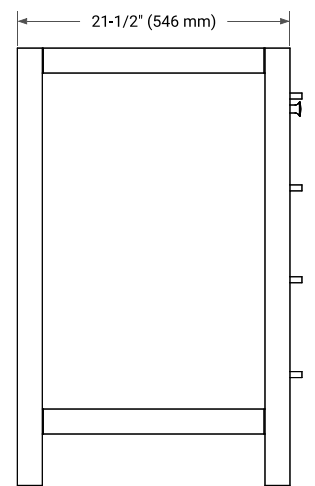

72" DOUBLE SINK BASE CABINET

BASE CABINET DIMENSIONS

72" W x 21.5" D x 34.5" H

FEATURES

- Solid wood frame & plywood panels
- Dovetail drawers and joints
- Soft closing doors & drawers

HARDWARE FINISHES*

Brushed Nickel Satin Brass Matte Black Polished Chrome

PLAN VIEW

72" DOUBLE OVAL SINK COUNTERTOP WITH 1.5 IN. THICKNESS

OVERALL DIMENSIONS

72.25" W x 22" D x 1.5" H

COUNTERTOP OPTIONS

Carrara White Quartz

FEATURES

- Solid countertop with mitered edges & seams
- Undermount white oval sink
- Pre-drilled for 8" widespread faucet

INCLUDED

- Countertop
- Matching Backsplash
- Oval Sinks

COUNTERTOP PLAN VIEW

EDGE SIDE VIEW

THREE DIMENSIONAL COUNTERTOP VIEW