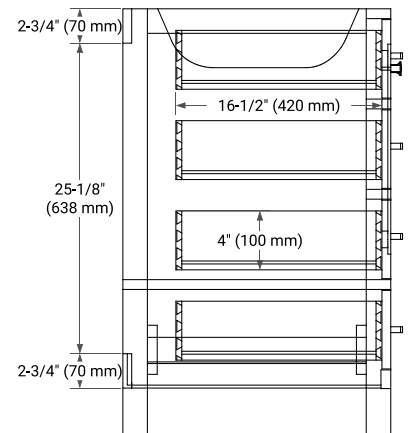

72" DOUBLE SINK BASE CABINET

BASE CABINET DIMENSIONS

72" W x 21.5" D x 34.5" H

FEATURES

- Solid wood frame & plywood panels
- Dovetail drawers and joints
- Soft closing doors & drawers

HARDWARE FINISHES*

Brushed Nickel Satin Brass Matte Black Polished Chrome

PLAN VIEW

72" DOUBLE OVAL SINK COUNTERTOP WITH 1.5 IN. THICKNESS

OVERALL DIMENSIONS

72.25" W x 22" D x 1.5" H

COUNTERTOP OPTIONS

Carrara White Quartz

FEATURES

- Solid countertop with mitered edges & seams
- Undermount white oval sink
- Pre-drilled for 8" widespread faucet

INCLUDED

- Countertop
- Matching Backsplash
- Oval Sinks

COUNTERTOP PLAN VIEW

EDGE SIDE VIEW

THREE DIMENSIONAL COUNTERTOP VIEW