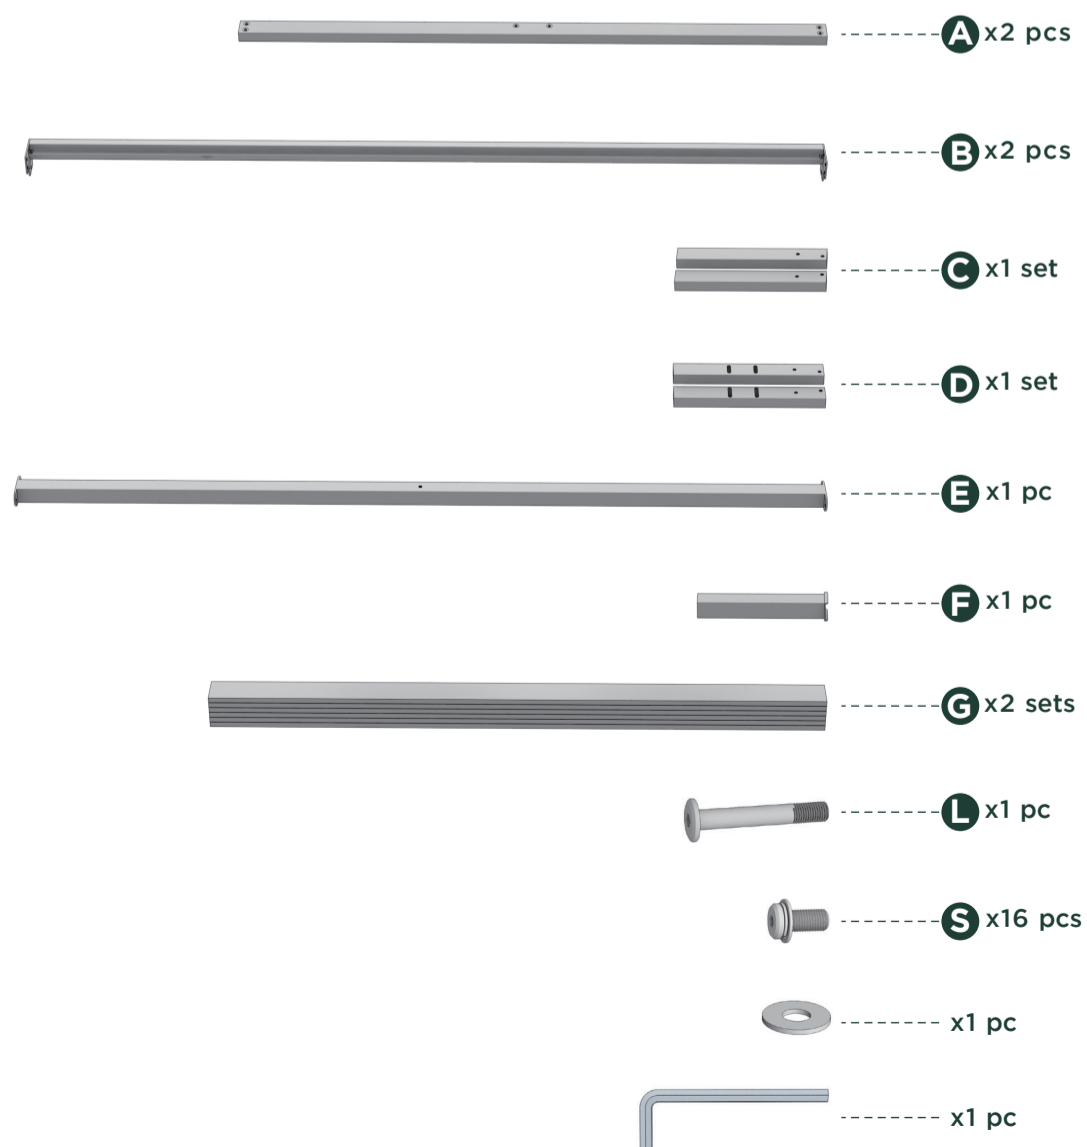

Easy as 1-2-3 Assembly Instruction

Numbers must Match for Secure Assembly

Components

Return Policy

We believe you will absolutely love your new addition to your home, but if for some reason you want to return the product, please contact us directly before you decide to return your product to the retailer. Our Customer Service organization can answer most concerns and can assist you with any questions you may have about your new product.

The item must be returned in good condition, in original box, with all original proof of purchase, parts and accessories, within the time frame specified by the retailer it was purchased from.

1

2

3

4

5

6

7