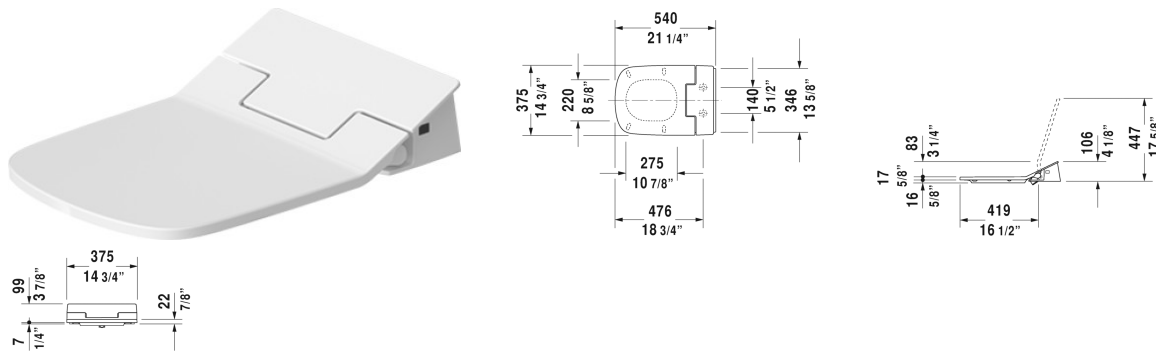

SensoWash® Slim SensoWash® Slim shower-toilet seat for DuraStyle* # 611200001001300 / 611200001101300

| < 14 3/4" Inch > |

SensoWash® Slim shower-toilet seat for DuraStyle*	Dimension	Weight	Order number
Rear-, Lady- and Comfortwash, with slow close, night light, remote control included, locking function via remote control, self-cleaning wand, on / off-button, with concealed connections, automatic drainage in periods of prolonged disuse			
Colors			
00 White			
Variant			
AC 100-120V, 50-60 Hz, individual adjustment of water temperature, spray wand position and water spray intensity, seat and lid easily removable with one hand	14 3/4" x 21 1/4" Inch	12.1 lb	611200001001300
AC 100-120V, 50-60 Hz, individual adjustment of water- and seat surface temperature as well as nozzle position and jet strength, heated seat	14 3/4" x 21 1/4" Inch	12.1 lb	611200001101300
Infobox			
Install a water water softener with water hardness ≥ 2.4 mmol/l ($\geq 14^\circ$ dH or 24° fH).			
Suitable products			
One-Piece toilet for SensoWash® only in combination with SensoWash, syphonic, 12" rough-in, connecting elements for SensoWash with concealed connections included, vertical outlet, cUPC® listed*, 14 5/8" x 28 3/8" Inch	14 5/8" x 28 3/8" Inch		215751
Toilet wall-mounted for SensoWash® washdown model, only in combination with SensoWash, connecting elements for SensoWash with concealed connections included, Durafix included, cUPC® listed*, 14 5/8" X 24 3/8" Inch	14 5/8" X 24 3/8" Inch		253759