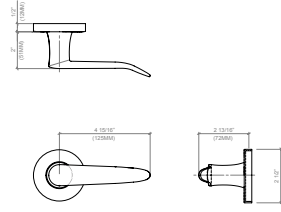

AVAILABLE IN:

- #CP - POLISHED CHROME
- #BN - BRUSHED NICKEL

* SPECIFY HANDING & BACKSET *

EMI-19312 EMILE OVAL PASSAGE

AVAILABLE IN:

- #CP - POLISHED CHROME
- #BN - BRUSHED NICKEL

* SPECIFY HANDING & BACKSET *