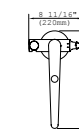

BATH FIXTURES

EMI-11900 EMILE FREESTANDING TUB FILLER TRIM

AVAILABLE IN:

#CP - POLISHED CHROME
#BN - BRUSHED NICKEL