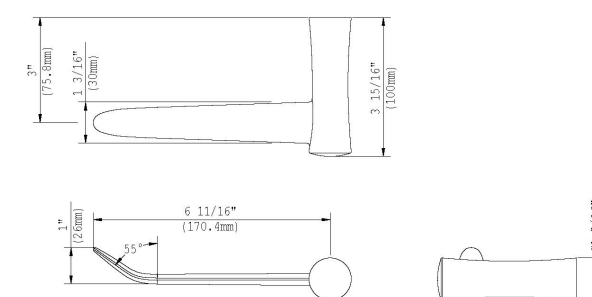

EMI-13401 EMILE LEFT-HAND SINGLE PAPER HOLDER

AVAILABLE IN:
#CP - POLISHED CHROME
#BN - BRUSHED NICKEL