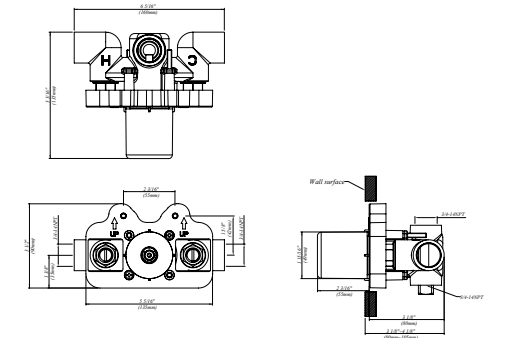

OAN-20250

THERMOSTATIC SHOWER ROUGH-IN VALVE