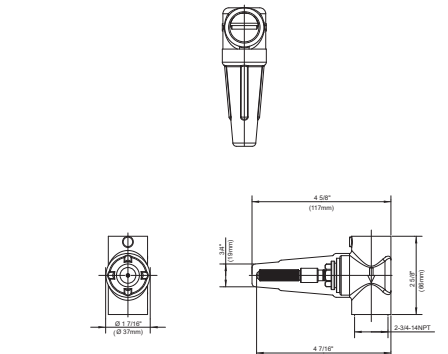

OAN-20350

WALL FLOW CONTROL ROUGH-IN VALVE