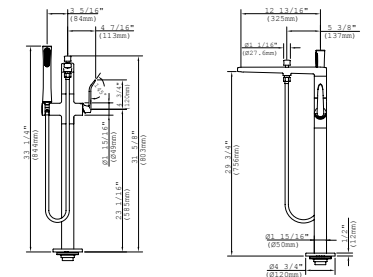

FAUCETS

EMI-10200 EMILE 8" WIDESPREAD LAVATORY FAUCET

AVAILABLE IN:

#CP - POLISHED CHROME
#BN - BRUSHED NICKEL

EMI-10400 EMILE SINGLE HANDLE LAVATORY FAUCET

AVAILABLE IN:

#CP - POLISHED CHROME
#BN - BRUSHED NICKEL

EMI-10800 EMILE 2 HOLE WALL MOUNT LAVATORY FAUCET TRIM

AVAILABLE IN:

#CP - POLISHED CHROME
#BN - BRUSHED NICKEL

OAN-20150 2-HOLE WALL MOUNT FAUCET ROUGH-IN VALVE

EMI-14500 EMILE SINGLE HANDLE KITCHEN FAUCET

AVAILABLE IN:

#CP - POLISHED CHROME
#BN - BRUSHED NICKEL

FAUCETS

OAN-17650 CLICK-CLACK DRAIN WITH OVERFLOW

AVAILABLE IN:

#CP - POLISHED CHROME
#BN - BRUSHED NICKEL

OAN-17651 CLICK-CLACK DRAIN WITHOUT OVERFLOW

AVAILABLE IN:

#CP - POLISHED CHROME
#BN - BRUSHED NICKEL

OAN-17675 CONTEMPORARY BOTTLE TRAP * NOT FOR USE IN THE USA *

AVAILABLE IN:

#CP - POLISHED CHROME
#BN - BRUSHED NICKEL

BATH FIXTURES

EMI-11900 EMILE FREESTANDING TUB FILLER TRIM

AVAILABLE IN:

#CP - POLISHED CHROME
#BN - BRUSHED NICKEL

OAN-20501 FREESTANDING TUB FILLER ROUGH-IN VALVE