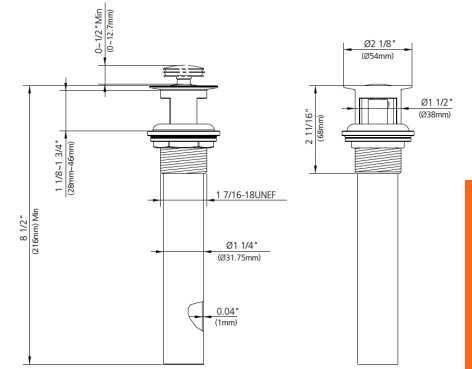

FAUCETS

OAN-17650 CLICK-CLACK DRAIN WITH OVERFLOW

AVAILABLE IN:

#CP - POLISHED CHROME
#BN - BRUSHED NICKEL

OAN-17651 CLICK-CLACK DRAIN WITHOUT OVERFLOW

AVAILABLE IN:

#CP - POLISHED CHROME
#BN - BRUSHED NICKEL