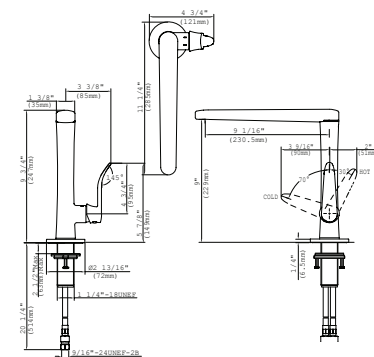

FAUCETS

EMI-10200 EMILE 8" WIDESPREAD LAVATORY FAUCET

AVAILABLE IN:

#CP - POLISHED CHROME
#BN - BRUSHED NICKEL

EMI-10400 EMILE SINGLE HANDLE LAVATORY FAUCET

AVAILABLE IN:

#CP - POLISHED CHROME
#BN - BRUSHED NICKEL

EMI-10800 EMILE 2 HOLE WALL MOUNT LAVATORY FAUCET TRIM

AVAILABLE IN:

#CP - POLISHED CHROME
#BN - BRUSHED NICKEL

OAN-20150 2-HOLE WALL MOUNT FAUCET ROUGH-IN VALVE

EMI-14500 EMILE SINGLE HANDLE KITCHEN FAUCET

AVAILABLE IN:

#CP - POLISHED CHROME
#BN - BRUSHED NICKEL

FAUCETS

OAN-17650 CLICK-CLACK DRAIN WITH OVERFLOW

AVAILABLE IN:

#CP - POLISHED CHROME
#BN - BRUSHED NICKEL

OAN-17651 CLICK-CLACK DRAIN WITHOUT OVERFLOW

AVAILABLE IN:

#CP - POLISHED CHROME
#BN - BRUSHED NICKEL

OAN-17675 CONTEMPORARY BOTTLE TRAP * NOT FOR USE IN THE USA *

AVAILABLE IN:

#CP - POLISHED CHROME
#BN - BRUSHED NICKEL

BATH FIXTURES

EMI-11900 EMILE FREESTANDING TUB FILLER TRIM

AVAILABLE IN:

#CP - POLISHED CHROME
#BN - BRUSHED NICKEL

OAN-20501 FREESTANDING TUB FILLER ROUGH-IN VALVE