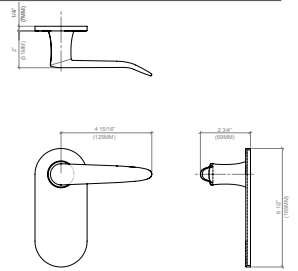

AVAILABLE IN:

#CP - POLISHED CHROME
#BN - BRUSHED NICKEL

* SPECIFY HANDING & BACKSET *

EMI-19222 EMILE OVAL EURO DUMMY LOCKSETS - BACK TO BACK

AVAILABLE IN:

#CP - POLISHED CHROME
#BN - BRUSHED NICKEL

* SPECIFY HANDING & BACKSET *

EMI-19322 EMILE OVAL EURO PASSAGE TRIM

AVAILABLE IN:

#CP - POLISHED CHROME
#BN - BRUSHED NICKEL

* SPECIFY HANDING & BACKSET *

EMI-19422 EMILE OVAL EURO PRIVACY TRIM

AVAILABLE IN:

#CP - POLISHED CHROME
#BN - BRUSHED NICKEL