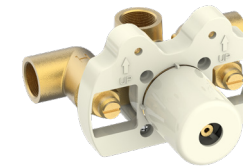

OAN-20100

3-HOLE WALL MOUNTED ROUGH-IN VALVE

EMI-11000

EMILE WALL MOUNT TUB SPOUT

AVAILABLE IN:

#CP - POLISHED CHROME
#BN - BRUSHED NICKEL

SHOWER FIXTURES

EMI-12400

EMILE THERMOSTATIC SHOWER TRIM

AVAILABLE IN:

#CP - POLISHED CHROME
#BN - BRUSHED NICKEL

OAN-20250

THERMOSTATIC SHOWER ROUGH-IN VALVE

EMI-12700

EMILE FLOW CONTROL TRIM

AVAILABLE IN:

#CP - POLISHED CHROME
#BN - BRUSHED NICKEL

OAN-20350

WALL FLOW CONTROL ROUGH-IN VALVE

EMI-12600

EMILE 2-WAY DIVERTER TRIM

AVAILABLE IN:

#CP - POLISHED CHROME
#BN - BRUSHED NICKEL

SHOWER FIXTURES

SHOWER FIXTURES

OAN-20300 TWO-WAY DIVERTER ROUGH-IN VALVE

EMI-18101 EMILE 10" ROUND SHOWERHEAD WITH CEILING MOUNT SHOWER ARM

AVAILABLE IN:
#CP - POLISHED CHROME
#BN - BRUSHED NICKEL

EMI-18100 EMILE 8" ROUND SHOWERHEAD WITH WALL MOUNT SHOWER ARM