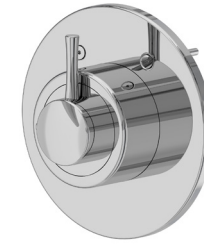

SHOWER FIXTURES

EMI-12400

EMILE THERMOSTATIC SHOWER TRIM

AVAILABLE IN:

#CP - POLISHED CHROME
#BN - BRUSHED NICKEL