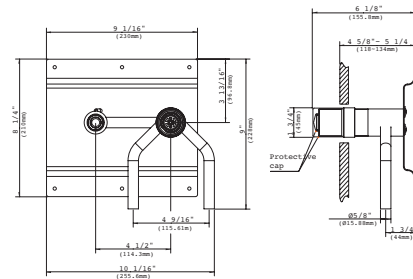

EMI-10800 EMILE 2 HOLE WALL MOUNT LAVATORY FAUCET TRIM

AVAILABLE IN:

#CP - POLISHED CHROME
#BN - BRUSHED NICKEL

OAN-20150 2-HOLE WALL MOUNT FAUCET ROUGH-IN VALVE

EMI-14500 EMILE SINGLE HANDLE KITCHEN FAUCET