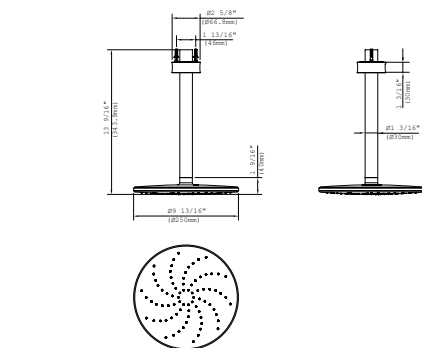

AVAILABLE IN:
#CP - POLISHED CHROME
#BN - BRUSHED NICKEL