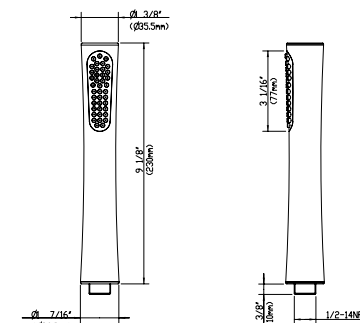

AVAILABLE IN:
#CP - POLISHED CHROME
#BN - BRUSHED NICKEL