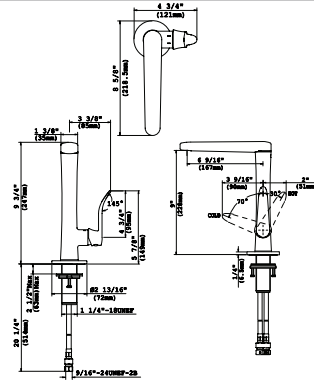

EMI-10800 EMILE 2 HOLE WALL MOUNT LAVATORY FAUCET TRIM

AVAILABLE IN:

#CP - POLISHED CHROME
#BN - BRUSHED NICKEL

OAN-20150 2-HOLE WALL MOUNT FAUCET ROUGH-IN VALVE

EMI-14500 EMILE SINGLE HANDLE KITCHEN FAUCET