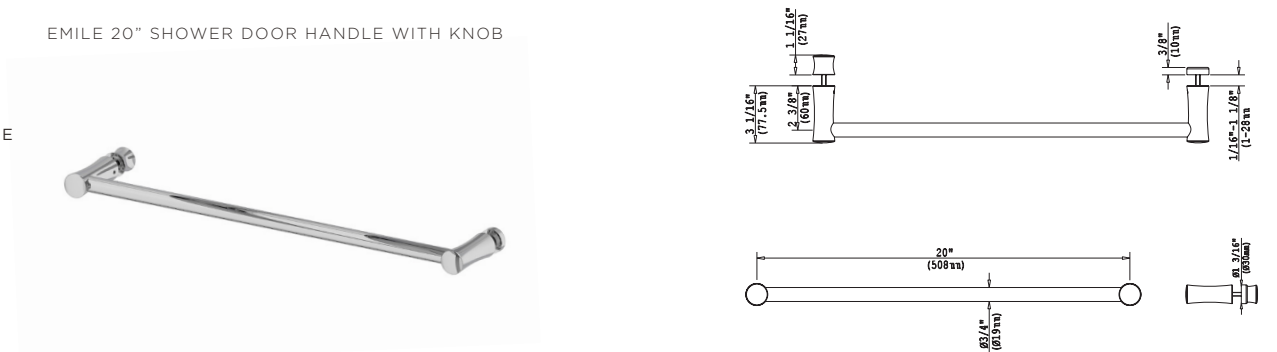

EMI-13700 EMILE 20\"/>

AVAILABLE IN:

- #CP - POLISHED CHROME
- #BN - BRUSHED NICKEL