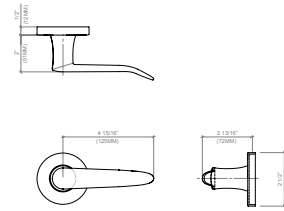

EMI-19421 EMILE ROUND EURO PRIVACY TRIM

AVAILABLE IN:

#CP - POLISHED CHROME
#BN - BRUSHED NICKEL

* SPECIFY HANDING & BACKSET *