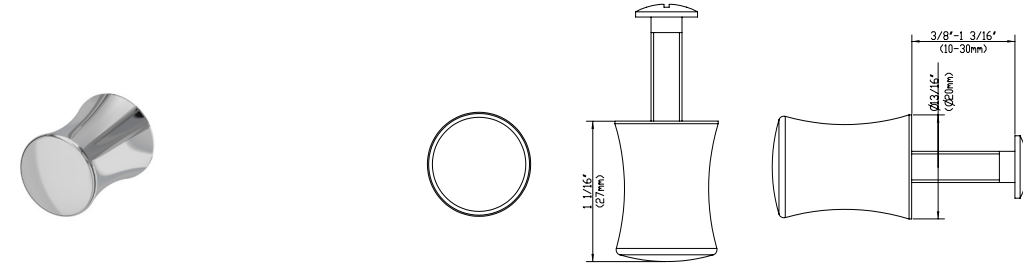

AVAILABLE IN:

- #CP - POLISHED CHROME
- #BN - BRUSHED NICKEL

EMI-19125 EMILE MEDIUM CABINET KNOB

AVAILABLE IN:

- #CP - POLISHED CHROME
- #BN - BRUSHED NICKEL

EMI-19150 EMILE LARGE CABINET KNOB

AVAILABLE IN: