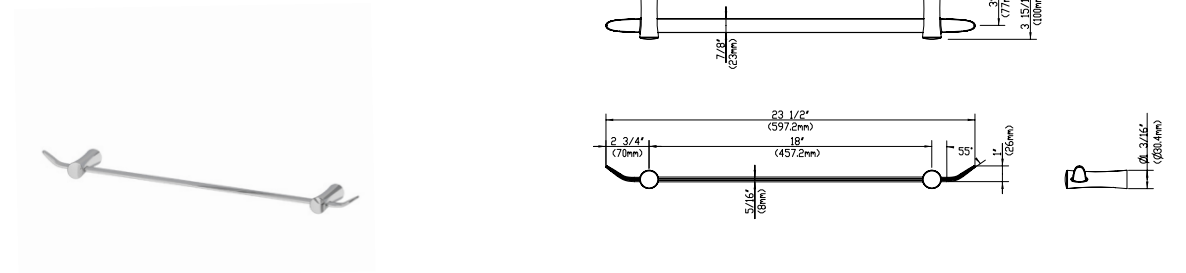

- #CP - POLISHED CHROME
- #BN - BRUSHED NICKEL

EMI-13100 EMILE 12\"/>

AVAILABLE IN:

- #CP - POLISHED CHROME
- #BN - BRUSHED NICKEL

EMI-13125 EMILE 18\"/>

AVAILABLE IN:

- #CP - POLISHED CHROME
- #BN - BRUSHED NICKEL