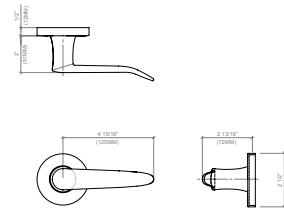

AVAILABLE IN:

#CP - POLISHED CHROME
#BN - BRUSHED NICKEL

* SPECIFY HANDING & BACKSET *

EMI-19221 EMILE ROUND EURO DUMMY LOCKSETS - BACK TO BACK

AVAILABLE IN:

#CP - POLISHED CHROME
#BN - BRUSHED NICKEL

* SPECIFY HANDING & BACKSET *