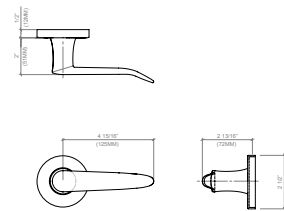

EMI-19321 EMILE ROUND EURO PASSAGE TRIM

AVAILABLE IN:

#CP - POLISHED CHROME
#BN - BRUSHED NICKEL

* SPECIFY HANDING & BACKSET *