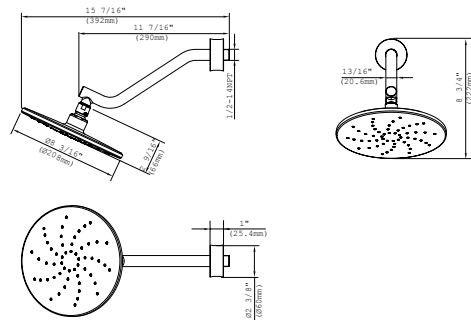

#CP - POLISHED CHROME
#BN - BRUSHED NICKEL

OAN-20350

WALL FLOW CONTROL ROUGH-IN VALVE

EMI-12600

EMILE 2-WAY DIVERTER TRIM

AVAILABLE IN:

#CP - POLISHED CHROME
#BN - BRUSHED NICKEL

SHOWER FIXTURES

SHOWER FIXTURES

OAN-20300 TWO-WAY DIVERTER ROUGH-IN VALVE

EMI-18101 EMILE 10" ROUND SHOWERHEAD WITH CEILING MOUNT SHOWER ARM

AVAILABLE IN:
#CP - POLISHED CHROME
#BN - BRUSHED NICKEL

EMI-18100 EMILE 8" ROUND SHOWERHEAD WITH WALL MOUNT SHOWER ARM