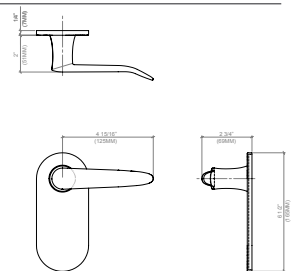

EMI-19322 EMILE OVAL EURO PASSAGE TRIM

AVAILABLE IN:

#CP - POLISHED CHROME
#BN - BRUSHED NICKEL

* SPECIFY HANDING & BACKSET *

EMI-19422 EMILE OVAL EURO PRIVACY TRIM

AVAILABLE IN:

#CP - POLISHED CHROME
#BN - BRUSHED NICKEL

* SPECIFY HANDING & BACKSET *

EMI-19522 EMILE OVAL EURO KEYED TRIM

AVAILABLE IN:

#CP - POLISHED CHROME
#BN - BRUSHED NICKEL

* SPECIFY HANDING & BACKSET *

C O O P E R

G R A H A M

NORTH AMERICA