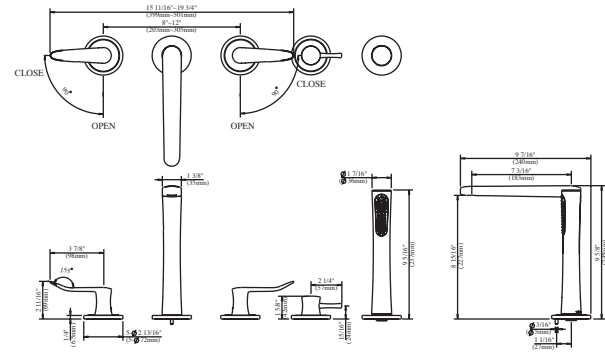

AVAILABLE IN:

#CP - POLISHED CHROME
#BN - BRUSHED NICKEL

OAN-20501 FREESTANDING TUB FILLER ROUGH-IN VALVE

BATH FIXTURES

EMI-11400

EMILE 5-HOLE TUB FILLER TRIM

AVAILABLE IN:

#CP - POLISHED CHROME
#BN - BRUSHED NICKEL