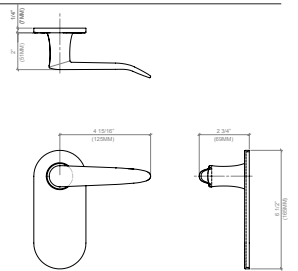

AVAILABLE IN:

#CP - POLISHED CHROME
#BN - BRUSHED NICKEL

* SPECIFY HANDING & BACKSET *

EMI-19222 EMILE OVAL EURO DUMMY LOCKSETS - BACK TO BACK

AVAILABLE IN:

#CP - POLISHED CHROME
#BN - BRUSHED NICKEL

* SPECIFY HANDING & BACKSET *

EMI-19322 EMILE OVAL EURO PASSAGE TRIM

AVAILABLE IN:

#CP - POLISHED CHROME
#BN - BRUSHED NICKEL

* SPECIFY HANDING & BACKSET *

EMI-19422 EMILE OVAL EURO PRIVACY TRIM

AVAILABLE IN:

#CP - POLISHED CHROME
#BN - BRUSHED NICKEL