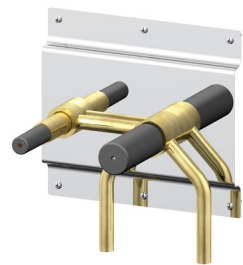

FAUCETS

EMI-10200 EMILE 8" WIDESPREAD LAVATORY FAUCET

AVAILABLE IN:

#CP - POLISHED CHROME
#BN - BRUSHED NICKEL

EMI-10400 EMILE SINGLE HANDLE LAVATORY FAUCET

AVAILABLE IN:

#CP - POLISHED CHROME
#BN - BRUSHED NICKEL

EMI-10800 EMILE 2 HOLE WALL MOUNT LAVATORY FAUCET TRIM

AVAILABLE IN:

#CP - POLISHED CHROME
#BN - BRUSHED NICKEL

OAN-20150 2-HOLE WALL MOUNT FAUCET ROUGH-IN VALVE

EMI-14500 EMILE SINGLE HANDLE KITCHEN FAUCET