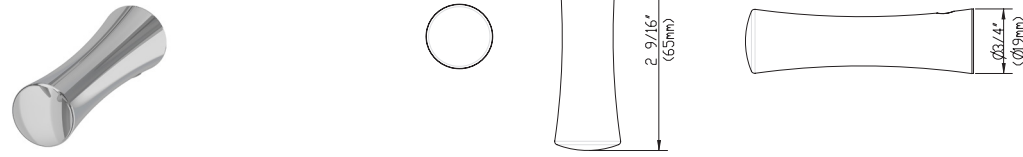

ACCESSORIES

EMI-13300 EMILE ROBE HOOK

AVAILABLE IN:

- #CP - POLISHED CHROME
- #BN - BRUSHED NICKEL