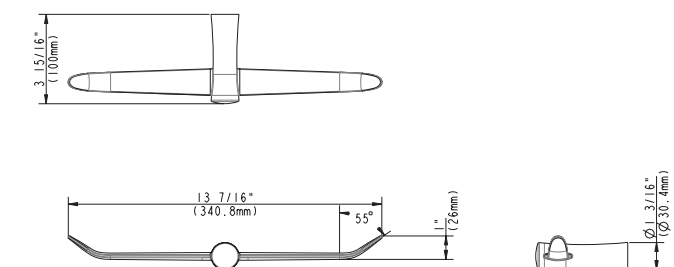

AVAILABLE IN:
#CP - POLISHED CHROME
#BN - BRUSHED NICKEL

EMI-13401 EMILE LEFT-HAND SINGLE PAPER HOLDER

AVAILABLE IN:
#CP - POLISHED CHROME
#BN - BRUSHED NICKEL

EMI-13450 EMILE DOUBLE PAPER HOLDER

AVAILABLE IN:
#CP - POLISHED CHROME
#BN - BRUSHED NICKEL