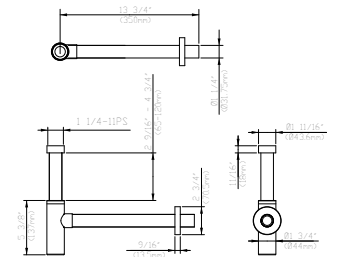

AVAILABLE IN:

#CP - POLISHED CHROME
#BN - BRUSHED NICKEL

OAN-17675 CONTEMPORARY BOTTLE TRAP * NOT FOR USE IN THE USA *

AVAILABLE IN:

#CP - POLISHED CHROME
#BN - BRUSHED NICKEL

BATH FIXTURES

EMI-11900 EMILE FREESTANDING TUB FILLER TRIM