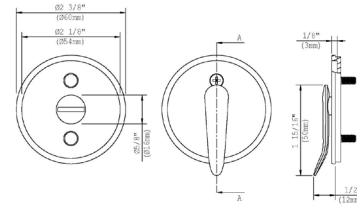

DOOR HARDWARE

EMI-19771 EMILE ADA POCKET DOOR LATCH

AVAILABLE IN:

#CP - POLISHED CHROME
#BN - BRUSHED NICKEL

* SPECIFY HANDING & BACKSET *

DOOR HARDWARE - EURO

EMI-19121 EMILE ROUND EURO SINGLE DUMMY LOCKSETS

AVAILABLE IN:

#CP - POLISHED CHROME
#BN - BRUSHED NICKEL

* SPECIFY HANDING & BACKSET *