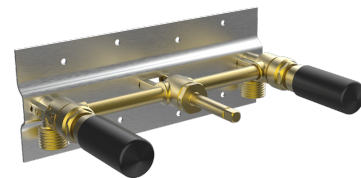

OAN-20402

5-HOLE TUB FILLER ROUGH-IN VALVE

AVAILABLE IN:

#CP - POLISHED CHROME
#BN - BRUSHED NICKEL

EMI-11200

EMILE 3-HOLE WALL MOUNT TUB FILLER TRIM

AVAILABLE IN:

#CP - POLISHED CHROME
#BN - BRUSHED NICKEL

OAN-20100

3-HOLE WALL MOUNTED ROUGH-IN VALVE

EMI-11000

EMILE WALL MOUNT TUB SPOUT

AVAILABLE IN:

#CP - POLISHED CHROME
#BN - BRUSHED NICKEL

SHOWER FIXTURES

EMI-12400