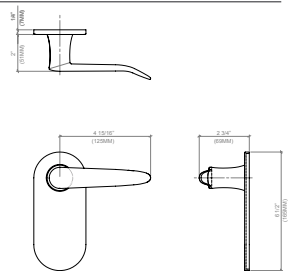

EMI-19322 EMILE OVAL EURO PASSAGE TRIM

AVAILABLE IN:

#CP - POLISHED CHROME
#BN - BRUSHED NICKEL

* SPECIFY HANDING & BACKSET *

EMI-19422 EMILE OVAL EURO PRIVACY TRIM

AVAILABLE IN:

#CP - POLISHED CHROME
#BN - BRUSHED NICKEL

* SPECIFY HANDING & BACKSET *

EMI-19522 EMILE OVAL EURO KEYED TRIM

AVAILABLE IN:

#CP - POLISHED CHROME
#BN - BRUSHED NICKEL

* SPECIFY HANDING & BACKSET *

C O O P E R

G R A H A M

NORTH AMERICA