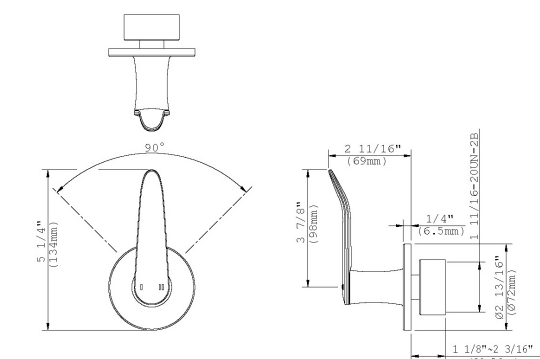

EMI-12600

EMILE 2-WAY DIVERTER TRIM

AVAILABLE IN:

#CP - POLISHED CHROME
#BN - BRUSHED NICKEL