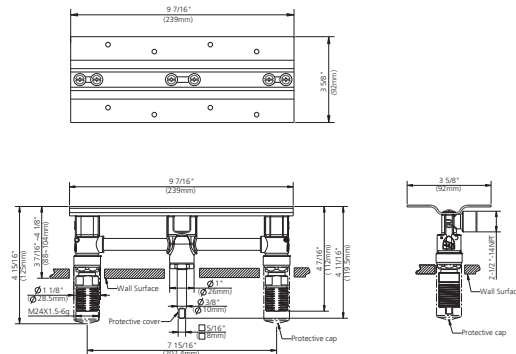

OAN-20100

3-HOLE WALL MOUNTED ROUGH-IN VALVE