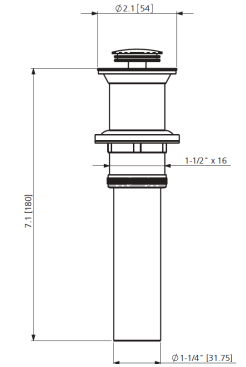

AVAILABLE IN:

#CP - POLISHED CHROME
#BN - BRUSHED NICKEL

OAN-17675 CONTEMPORARY BOTTLE TRAP * NOT FOR USE IN THE USA *

AVAILABLE IN:

#CP - POLISHED CHROME
#BN - BRUSHED NICKEL

BATH FIXTURES

EMI-11900 EMILE FREESTANDING TUB FILLER TRIM