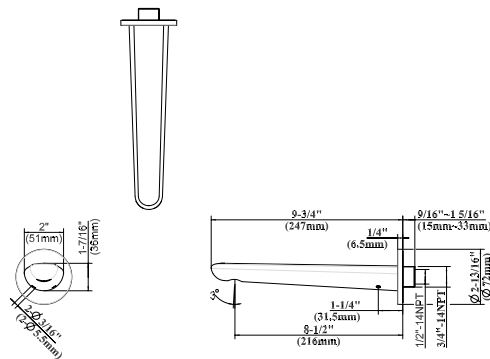

OAN-20100

3-HOLE WALL MOUNTED ROUGH-IN VALVE

EMI-11000

EMILE WALL MOUNT TUB SPOUT

AVAILABLE IN:

#CP - POLISHED CHROME
#BN - BRUSHED NICKEL

SHOWER FIXTURES

EMI-12400