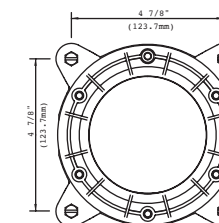

OAN-20501 FREESTANDING TUB FILLER ROUGH-IN VALVE