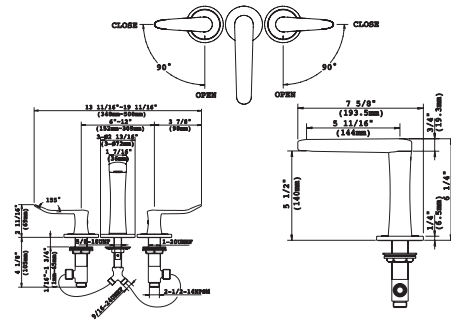

FAUCETS

EMI-10200 EMILE 8" WIDESPREAD LAVATORY FAUCET

AVAILABLE IN:

#CP - POLISHED CHROME
#BN - BRUSHED NICKEL

EMI-10400 EMILE SINGLE HANDLE LAVATORY FAUCET

AVAILABLE IN:

#CP - POLISHED CHROME
#BN - BRUSHED NICKEL