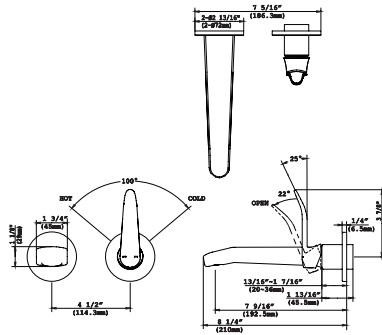

EMI-10800 EMILE 2 HOLE WALL MOUNT LAVATORY FAUCET TRIM

AVAILABLE IN:

#CP - POLISHED CHROME
#BN - BRUSHED NICKEL

OAN-20150 2-HOLE WALL MOUNT FAUCET ROUGH-IN VALVE

EMI-14500 EMILE SINGLE HANDLE KITCHEN FAUCET