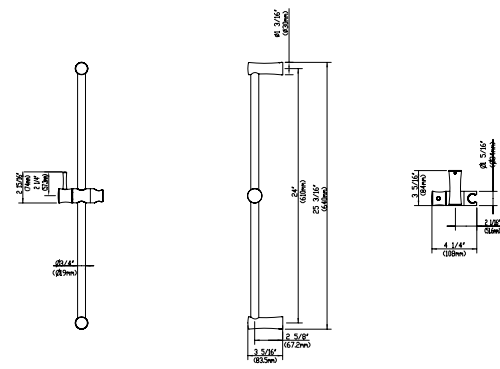

AVAILABLE IN:
#CP - POLISHED CHROME
#BN - BRUSHED NICKEL