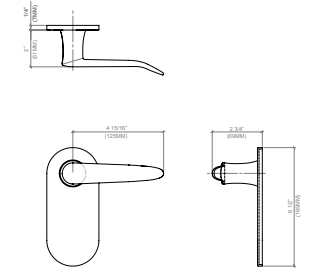

EMI-19211 EMILE ROUND DUMMY SET