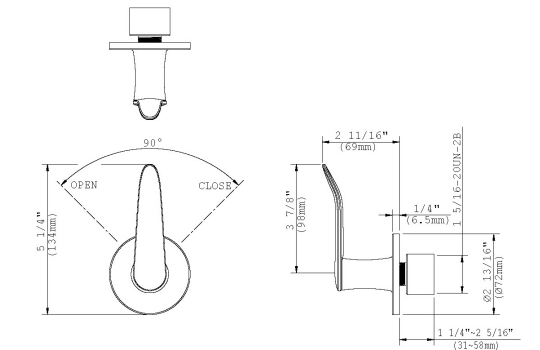

EMI-12700

EMILE FLOW CONTROL TRIM

AVAILABLE IN:

#CP - POLISHED CHROME
#BN - BRUSHED NICKEL