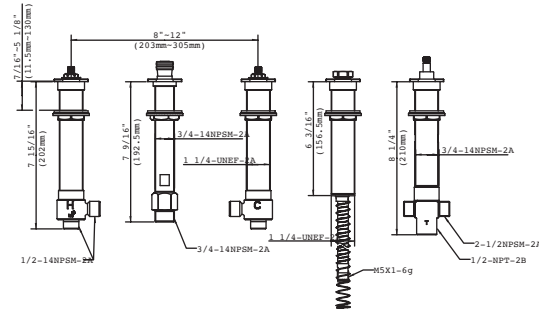

OAN-20402

5-HOLE TUB FILLER ROUGH-IN VALVE

AVAILABLE IN:

#CP - POLISHED CHROME
#BN - BRUSHED NICKEL