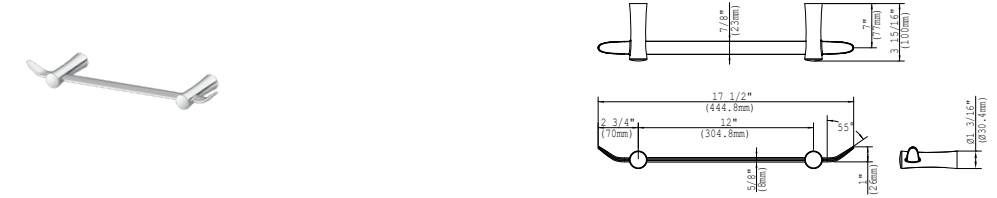

EMI-13100 EMILE 12\"/>

AVAILABLE IN:

- #CP - POLISHED CHROME
- #BN - BRUSHED NICKEL