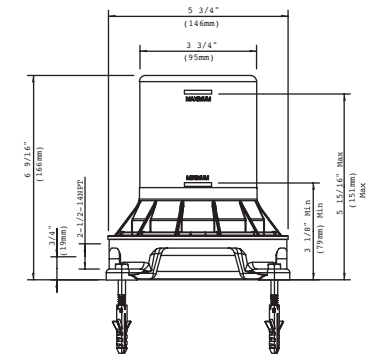

OAN-20501 FREESTANDING TUB FILLER ROUGH-IN VALVE