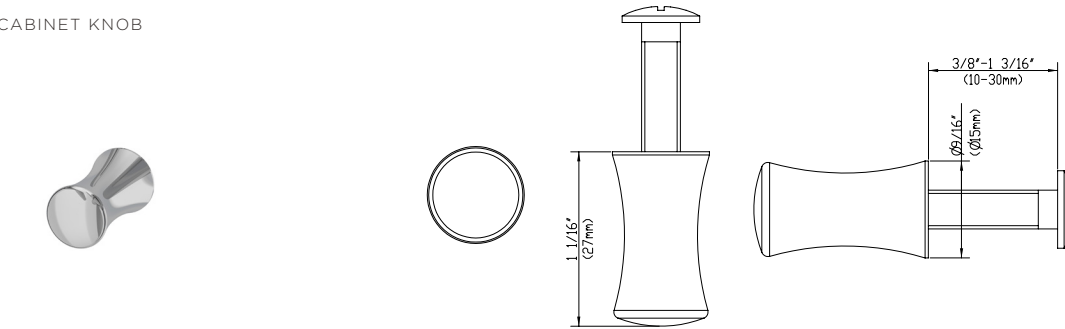

EMI-19100 EMILE SMALL CABINET KNOB

AVAILABLE IN:

- #CP - POLISHED CHROME
- #BN - BRUSHED NICKEL