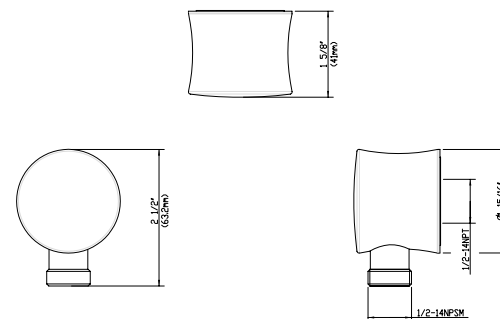

AVAILABLE IN:
#CP - POLISHED CHROME
#BN - BRUSHED NICKEL

EMI-17400 EMILE SHOWER SLIDE BAR

AVAILABLE IN:
#CP - POLISHED CHROME
#BN - BRUSHED NICKEL

EMI-17500 EMILE WALL OUTLET

AVAILABLE IN:
#CP - POLISHED CHROME
#BN - BRUSHED NICKEL