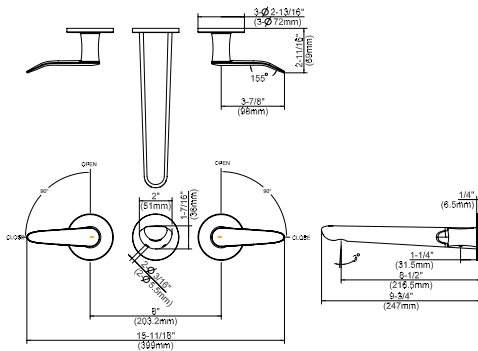

OAN-20402

5-HOLE TUB FILLER ROUGH-IN VALVE

AVAILABLE IN:

#CP - POLISHED CHROME
#BN - BRUSHED NICKEL

EMI-11200

EMILE 3-HOLE WALL MOUNT TUB FILLER TRIM

AVAILABLE IN:

#CP - POLISHED CHROME
#BN - BRUSHED NICKEL