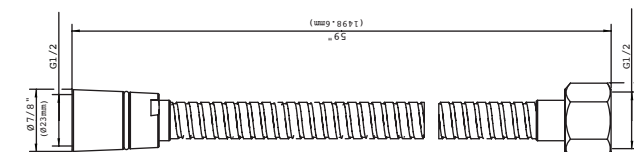

AVAILABLE IN:
#CP - POLISHED CHROME
#BN - BRUSHED NICKEL