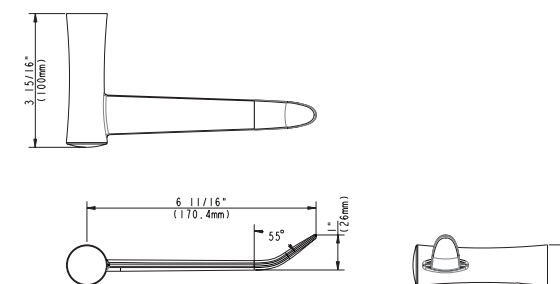

ACCESSORIES

EMI-13400 EMILE RIGHT-HAND SINGLE PAPER HOLDER

AVAILABLE IN:
#CP - POLISHED CHROME
#BN - BRUSHED NICKEL