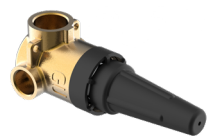

EMILE THERMOSTATIC SHOWER TRIM

AVAILABLE IN:

#CP - POLISHED CHROME
#BN - BRUSHED NICKEL

OAN-20250

THERMOSTATIC SHOWER ROUGH-IN VALVE

EMI-12700

EMILE FLOW CONTROL TRIM

AVAILABLE IN:

#CP - POLISHED CHROME
#BN - BRUSHED NICKEL

OAN-20350

WALL FLOW CONTROL ROUGH-IN VALVE

EMI-12600

EMILE 2-WAY DIVERTER TRIM

AVAILABLE IN:

#CP - POLISHED CHROME
#BN - BRUSHED NICKEL

SHOWER FIXTURES

SHOWER FIXTURES

OAN-20300 TWO-WAY DIVERTER ROUGH-IN VALVE

EMI-18101 EMILE 10" ROUND SHOWERHEAD WITH CEILING MOUNT SHOWER ARM

AVAILABLE IN:
#CP - POLISHED CHROME
#BN - BRUSHED NICKEL

EMI-18100 EMILE 8" ROUND SHOWERHEAD WITH WALL MOUNT SHOWER ARM