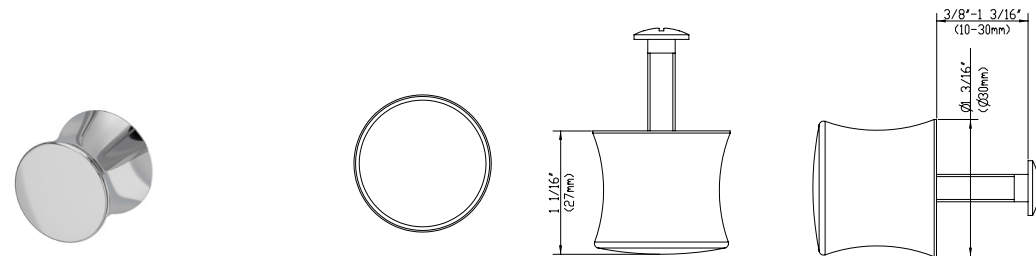

EMI-19150 EMILE LARGE CABINET KNOB

AVAILABLE IN:

- #CP - POLISHED CHROME
- #BN - BRUSHED NICKEL