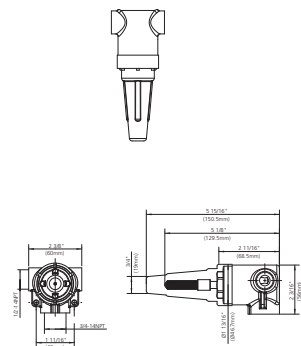

SHOWER FIXTURES

OAN-20300 TWO-WAY DIVERTER ROUGH-IN VALVE

EMI-18101 EMILE 10" ROUND SHOWERHEAD WITH CEILING MOUNT SHOWER ARM

AVAILABLE IN:
#CP - POLISHED CHROME
#BN - BRUSHED NICKEL

EMI-18100 EMILE 8" ROUND SHOWERHEAD WITH WALL MOUNT SHOWER ARM