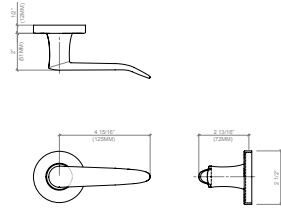

- #CP - POLISHED CHROME
- #BN - BRUSHED NICKEL

ACCESSORIES

EMI-19111 EMILE ROUND SINGLE DUMMY

AVAILABLE IN:

- #CP - POLISHED CHROME
- #BN - BRUSHED NICKEL

* SPECIFY HANDING & BACKSET *

EMI-19112 EMILE OVAL SINGLE DUMMY