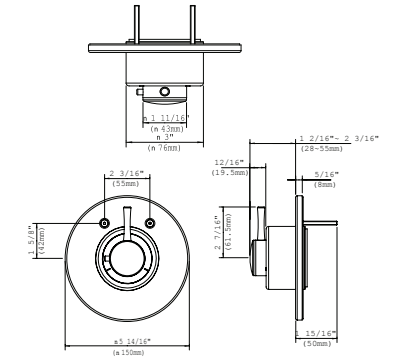

SHOWER FIXTURES

EMI-12400

EMILE THERMOSTATIC SHOWER TRIM

AVAILABLE IN:

#CP - POLISHED CHROME
#BN - BRUSHED NICKEL