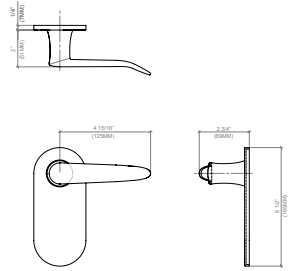

EMI-19321 EMILE ROUND EURO PASSAGE TRIM

AVAILABLE IN:

#CP - POLISHED CHROME
#BN - BRUSHED NICKEL

* SPECIFY HANDING & BACKSET *

EMI-19421 EMILE ROUND EURO PRIVACY TRIM

AVAILABLE IN:

#CP - POLISHED CHROME
#BN - BRUSHED NICKEL

* SPECIFY HANDING & BACKSET *

EMI-19521 EMILE ROUND EURO KEYED TRIM

AVAILABLE IN:

#CP - POLISHED CHROME
#BN - BRUSHED NICKEL

* SPECIFY HANDING & BACKSET *

DOOR HARDWARE - EURO

EMI-19122 EMILE OVAL EURO SINGLE DUMMY LOCKSETS

AVAILABLE IN:

#CP - POLISHED CHROME
#BN - BRUSHED NICKEL

* SPECIFY HANDING & BACKSET *

EMI-19222 EMILE OVAL EURO DUMMY LOCKSETS - BACK TO BACK

AVAILABLE IN:

#CP - POLISHED CHROME
#BN - BRUSHED NICKEL

* SPECIFY HANDING & BACKSET *