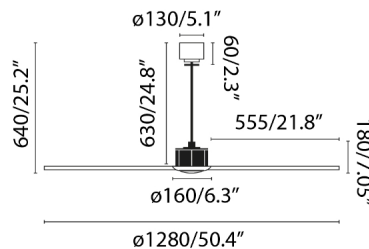

General characteristics

| | |
|-------------------------------|-----------------------|
| Fixation | Ceiling |
| Type | I |
| IP | 20 |
| voltage | 100V-120V |
| Hertz | 50/60Hz |
| Max. Power | 13W |
| Fan Power (W) | 4-6-9-13-22-32 |
| Airflow (m ³ /min) | 145.66 |
| Airflow (CFM) | 5143 |
| RPM | 51-77-103-129-155-185 |
| Reverse function | Yes |
| Engine type | DC |
| No. of blades | 3 |
| Reversible blades | No |
| Pitched ceiling | Yes |

Material

| | |
|--------------------------------|------------------|
| Body/Structure | Steel |
| Diffuser | Glass |
| Blade material | ABS |
| Finish | |
| Body/Structure | Black |
| Diffuser | Opal |
| Blade finish | Walnut |
| Downrod diameter | 26mm |
| Additional rod including cable | Si |
| US Certification | Portátiles ETLus |

Driver

| | |
|------------------------|----|
| Driver included | No |
|------------------------|----|

Additional information

| | |
|------------------------------------|---------------|
| Length of the included rods | 100-200-460mm |
|------------------------------------|---------------|