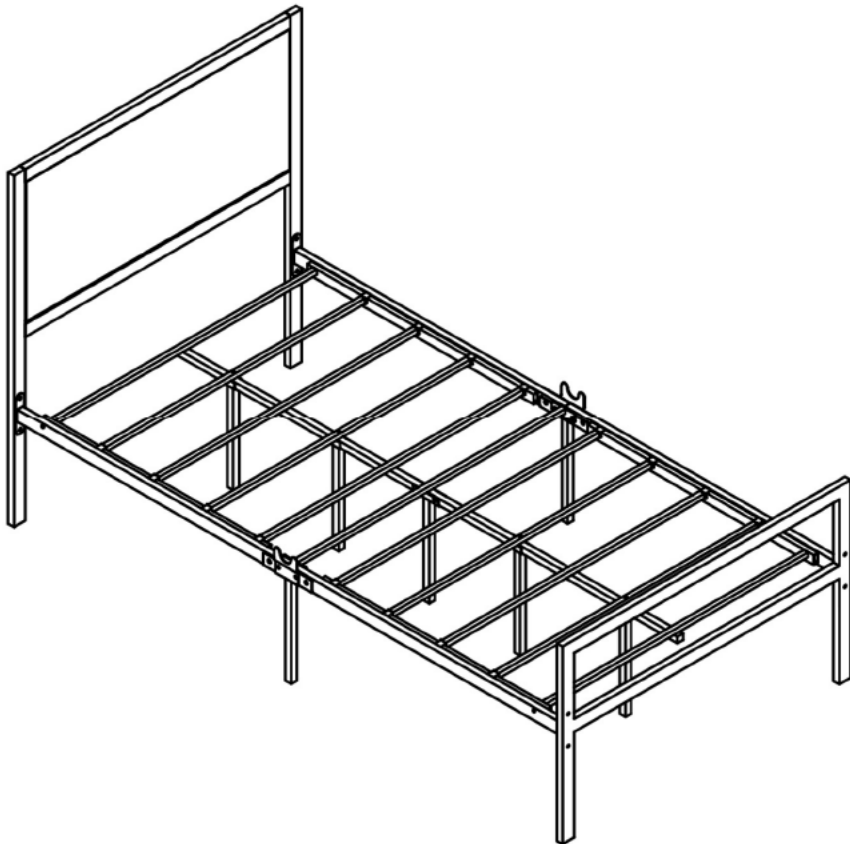

ASSEMBLY INSTRUCTION

WARRANTY:

We stand behind our products & service with confidence! If parts damaged or missing please feel free to contact us for a FREE REPLACEMENT.

We warranty this product to be free from defects in materials. This warranty covers one year from the date of original purchase.

NOTES:

- The item is only intended to be used indoors. The product must be assembled and used in accordance with the provisions of the manual.
- It is recommended that assembly is undertaken by about 2 adults. Please read assembly instructions before assembly and strictly adhere to each step outlined. Estimated assembly time is 30 minutes.

WARNING:

- **WARNING FOR YOUNG CHILDREN** - This product contains small components, please ensure that they are kept away from small children while assembling.