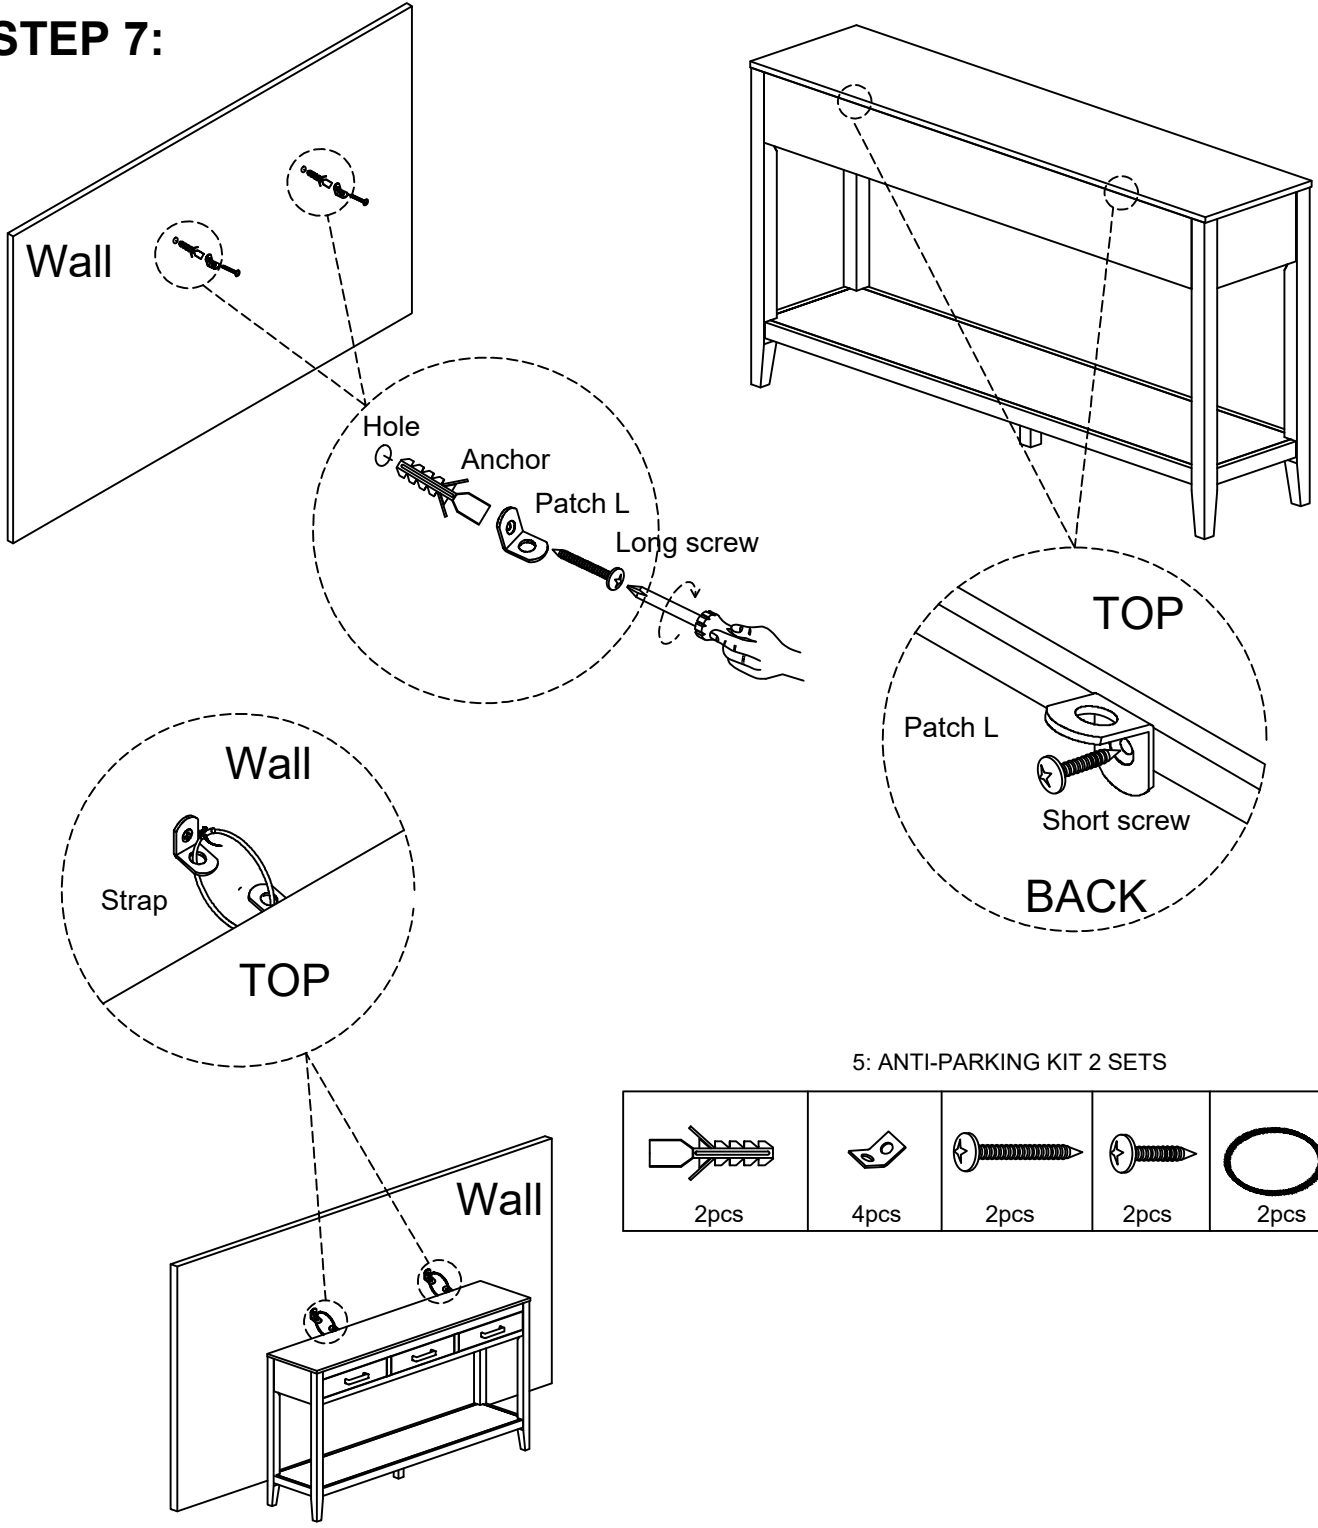

WARNING

This product is NOT a Clothing Storage Unit (CSU).

DO NOT use it for clothing storage.

Improper use may cause furniture tipover.

Assembly Instruction

CONSOLE TABLE

PART LISTS				HARDWARE LISTS			
NO	DESCRIPTION	SKETCH	Q.TY	NO	DESCRIPTION	SKETCH	Q.TY
Ⓐ	Table Top		1 Pc	①	Bolt 1/4" x 45mm		12 Pcs
				②	Spring Washer 1/4"		12Pcs
Ⓑ	Legs		4 Pcs	③	Flat Washer 1/4"		12 Pcs
				④	Allen Key L=60		1 Pc
Ⓒ	Shelf		1 Pc	⑤ Anti Tip Kit			2 sets
Ⓓ	Center Leg		1 Pc	⑤.1	Plastic Anchor		2 Pcs
				⑤.2	Metal Bracket		4 Pcs
				⑤.3	Long screw M4 x 40 mm		2 Pcs
				⑤.4	Short screw M4 x 20 mm		2 Pcs
				⑤.5	Steel wire		2 Pcs

Assembly Instruction

CONSOLE TABLE

STEP 3:

①	②	③
		
6pcs	6pcs	6pcs

STEP 4:

Assembly Instruction

CONSOLE TABLE

STEP 5:

x 3

STEP 6:

Assembly Instruction

CONSOLE TABLE

STEP 7:

5: ANTI-PARKING KIT 2 SETS

				
2pcs	4pcs	2pcs	2pcs	2pcs