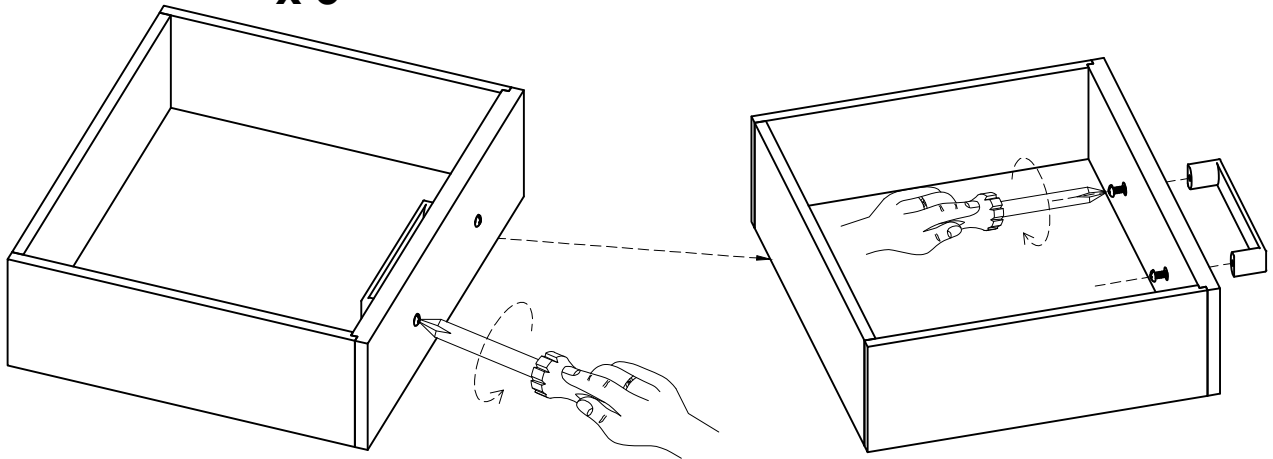

Assembly Instruction

CONSOLE TABLE

STEP 5:

x 3