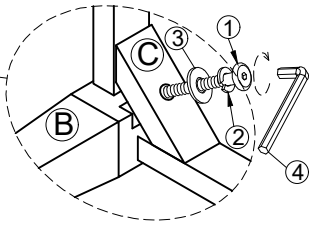

Assembly Instruction

CONSOLE TABLE

STEP 3: