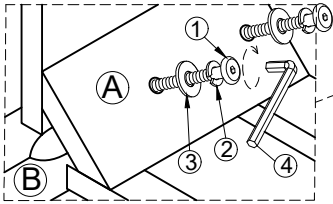

Assembly Instruction

CONSOLE TABLE

STEP 3: