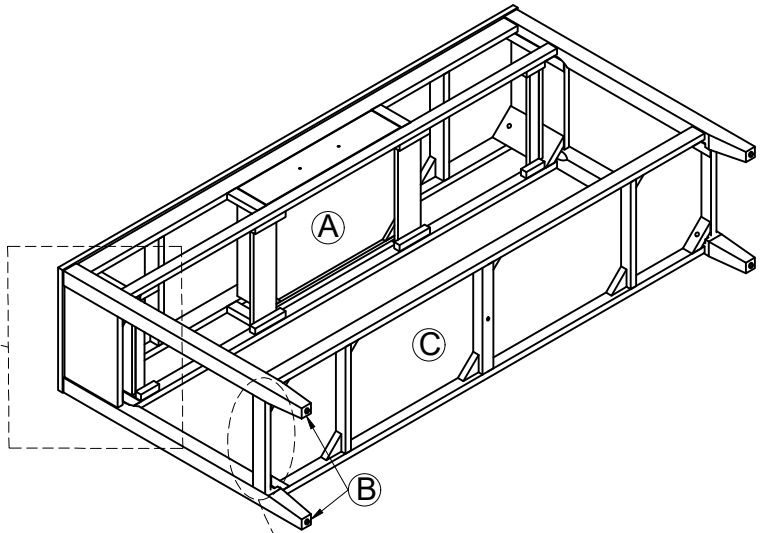

Assembly Instruction

CONSOLE TABLE

STEP 3: