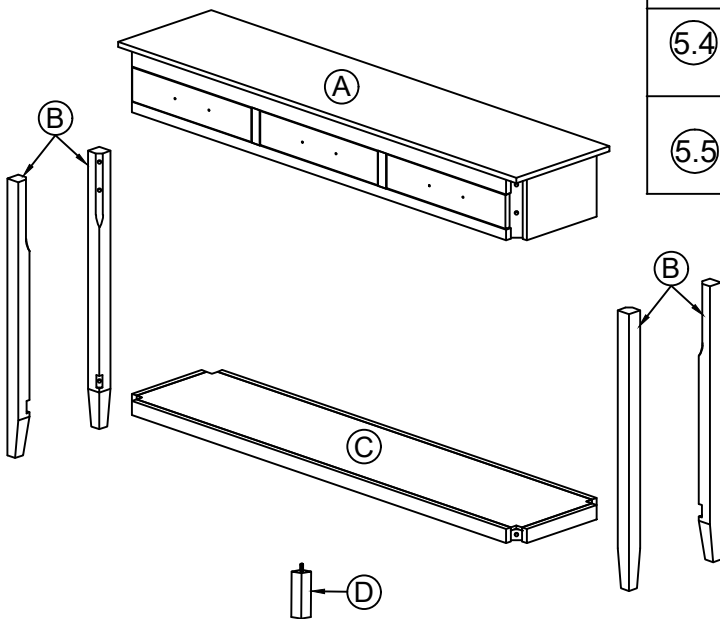

WARNING

This product is NOT a Clothing Storage Unit (CSU).

DO NOT use it for clothing storage.

Improper use may cause furniture tipover.

Assembly Instruction

CONSOLE TABLE

PART LISTS				HARDWARE LISTS			
NO	DESCRIPTION	SKETCH	Q.TY	NO	DESCRIPTION	SKETCH	Q.TY
Ⓐ	Table Top		1 Pc	①	Bolt 1/4" x 45mm		12 Pcs
				②	Spring Washer 1/4"		12Pcs
Ⓑ	Legs		4 Pcs	③	Flat Washer 1/4"		12 Pcs
				④	Allen Key L=60		1 Pc
Ⓒ	Shelf		1 Pc	⑤ Anti Tip Kit			2 sets
Ⓓ	Center Leg		1 Pc	⑤.1	Plastic Anchor		2 Pcs
				⑤.2	Metal Bracket		4 Pcs
				⑤.3	Long screw M4 x 40 mm		2 Pcs
				⑤.4	Short screw M4 x 20 mm		2 Pcs
				⑤.5	Steel wire		2 Pcs