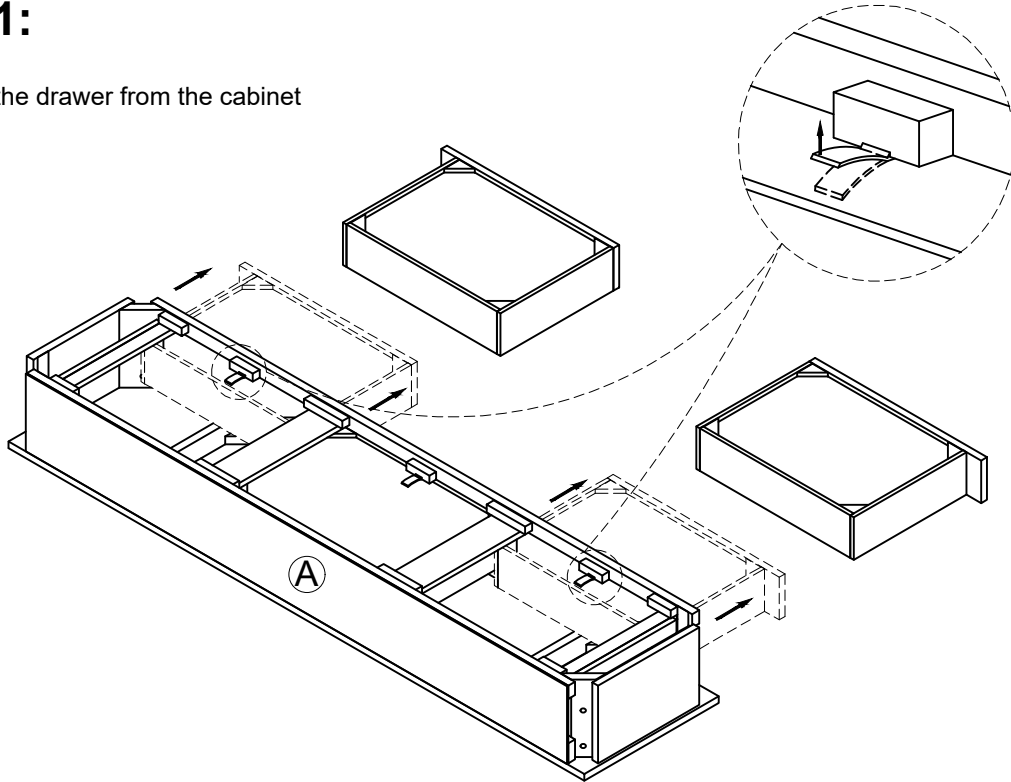

WARNING

This product is NOT a Clothing Storage Unit (CSU).

DO NOT use it for clothing storage.

Improper use may cause furniture tipover.

Assembly Instruction

CONSOLE TABLE

PART LISTS				HARDWARE LISTS			
NO	DESCRIPTION	SKETCH	Q.TY	NO	DESCRIPTION	SKETCH	Q.TY
Ⓐ	Table Top		1 Pc	①	Bolt 1/4" x 45mm		12 Pcs
				②	Spring Washer 1/4"		12Pcs
Ⓑ	Legs		4 Pcs	③	Flat Washer 1/4"		12 Pcs
				④	Allen Key L=60		1 Pc
Ⓒ	Shelf		1 Pc	⑤ Anti Tip Kit			2 sets
Ⓓ	Center Leg		1 Pc	⑤.1	Plastic Anchor		2 Pcs
				⑤.2	Metal Bracket		4 Pcs
				⑤.3	Long screw M4 x 40 mm		2 Pcs
				⑤.4	Short screw M4 x 20 mm		2 Pcs
				⑤.5	Steel wire		2 Pcs

Assembly Instruction

CONSOLE TABLE

STEP 1:

Remove the drawer from the cabinet

STEP 2:

 6pcs	 6pcs	 6pcs
---	---	---

MADE IN VIETNAM

PAGE: 3 OF 6