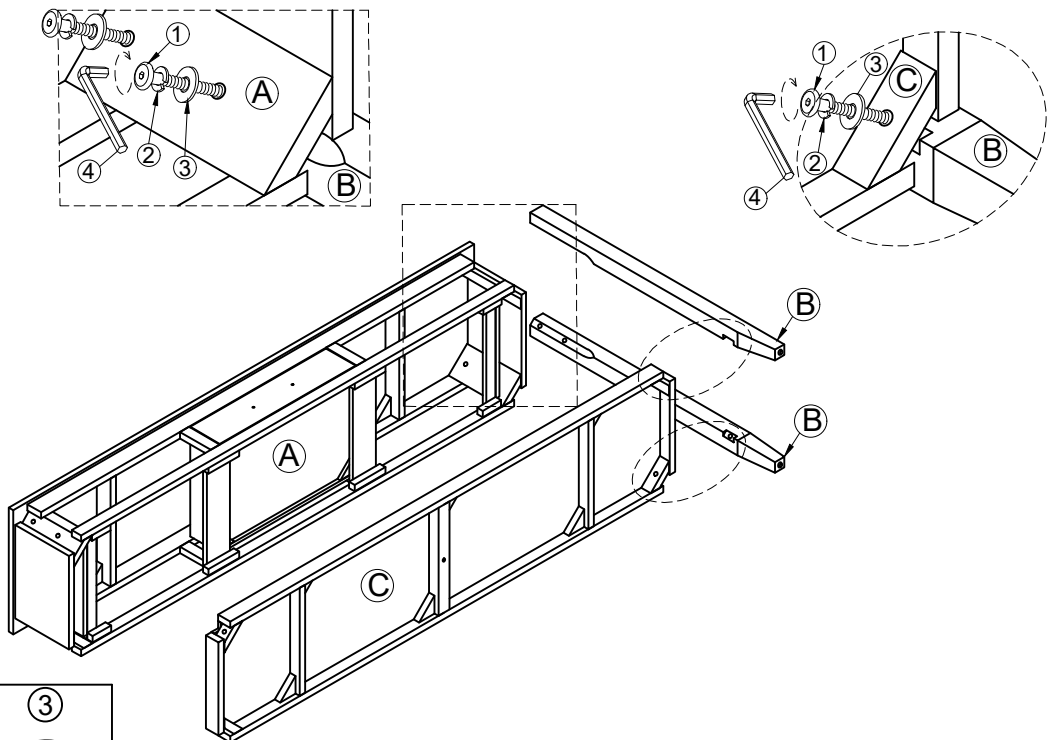

WARNING

This product is NOT a Clothing Storage Unit (CSU).

DO NOT use it for clothing storage.

Improper use may cause furniture tipover.

Assembly Instruction

CONSOLE TABLE

PART LISTS				HARDWARE LISTS			
NO	DESCRIPTION	SKETCH	Q.TY	NO	DESCRIPTION	SKETCH	Q.TY
Ⓐ	Table Top		1 Pc	①	Bolt 1/4" x 45mm		12 Pcs
				②	Spring Washer 1/4"		12Pcs
Ⓑ	Legs		4 Pcs	③	Flat Washer 1/4"		12 Pcs
				④	Allen Key L=60		1 Pc
Ⓒ	Shelf		1 Pc	⑤ Anti Tip Kit			2 sets
Ⓓ	Center Leg		1 Pc	⑤.1	Plastic Anchor		2 Pcs
				⑤.2	Metal Bracket		4 Pcs
				⑤.3	Long screw M4 x 40 mm		2 Pcs
				⑤.4	Short screw M4 x 20 mm		2 Pcs
				⑤.5	Steel wire		2 Pcs

Assembly Instruction

CONSOLE TABLE

STEP 1:

Remove the drawer from the cabinet

STEP 2:

 6pcs	 6pcs	 6pcs
---	---	---

MADE IN VIETNAM

PAGE: 3 OF 6