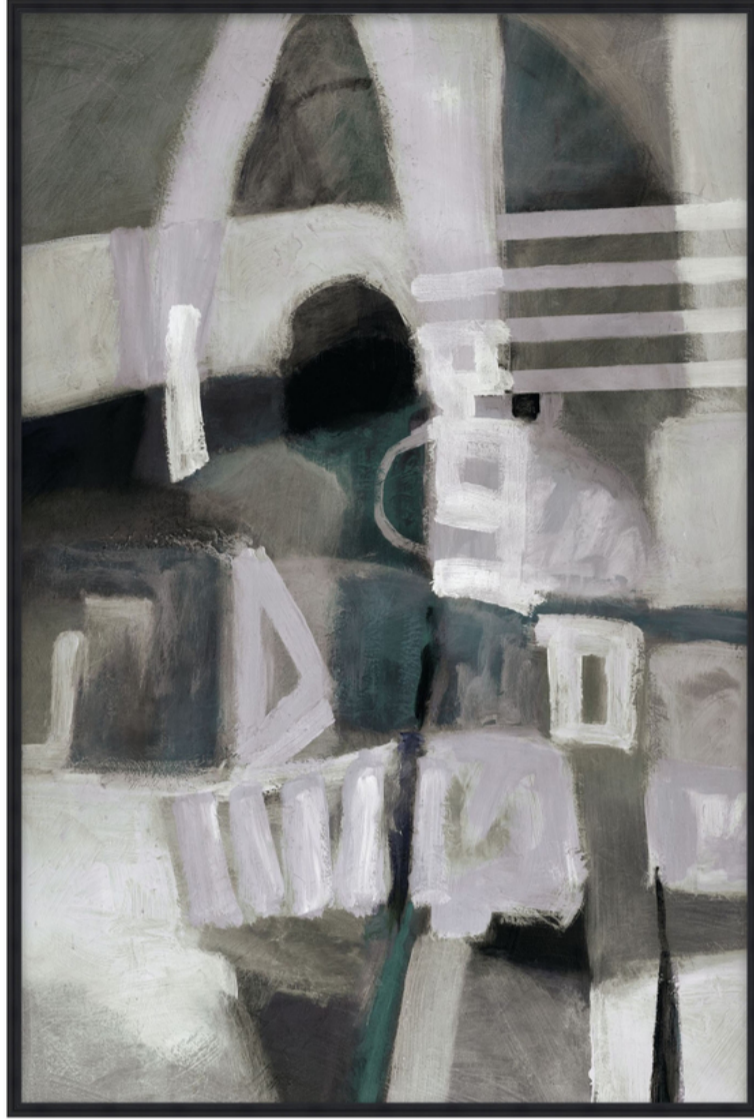

THEODORE ALEXANDER

Subdued 1

D2810S56193-4741

Subdued 1 is an elegant nod to the early work of American Abstract painter Adolph Gottlieb. Through biomorphic forms, abstract symbols, and dream-like imagery, a highly complex scene unfolds across the canvas. Upon initial view, the gaze is drawn toward a centralized, abstract figure. Above, a swooping curve in grey cloud leads down to symbolic imagery in muted tones of french and slate greys before being expertly blurred against a background of grey, iron, and storm dust. A remarkable and distinctive work of art on canvas, Subdued 1 is an exquisite addition to ART by TA.

► Canvas, Hand Embellished Semi Gloss, F1336 - Black Texture Floater Frame - Width: 0.375

W 22 x D 2 x H 33 inches

Material(s):

Collection: Art by TA

Style: Modern / Formal Modern

Type: Décor / Wall Art