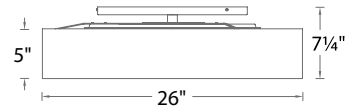

FM-13126

ORDER NUMBER

Model	Size	Watt	LED Lumens	Delivered Lumens	Finish
FM-13114	14"	28W	2400	1794	BN <i>Brushed Nickel</i> AB <i>Aged Brass</i>
FM-13120	20"	32W	2800	2222	
FM-13126	26"	48W	4200	3310