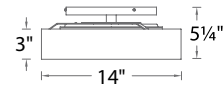

SPECIFICATIONS

Construction: Urban elegance & LED illumination softened with a fabric shade

Input: 120V

Dimming: 100% - 10% ELV

Light Source: High output LED

Finish: Brushed Nickel (BN), Aged Brass (AB)

Standards: ETL/cETL, Title 24 California