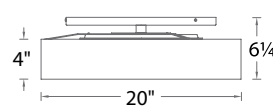

PRODUCT DESCRIPTION

Urban chic sophistication. Luminous fabric shade

FEATURES

- Trimless look with a modern upgrade
- Color Temperature: 2700K
- CRI: 90
- Rated Life: 50,000 hours
- No transformer or driver required

SPECIFICATIONS

Construction: Urban elegance & LED illumination softened with a fabric shade

Input: 120V

Dimming: 100% - 10% ELV

Light Source: High output LED

Finish: Brushed Nickel (BN), Aged Brass (AB)

Standards: ETL/cETL, Title 24 California

FM-13120

ORDER NUMBER

Model	Size	Watt	LED Lumens	Delivered Lumens	Finish
FM-13114	14"	28W	2400	1794	BN <i>Brushed Nickel</i> AB <i>Aged Brass</i>
FM-13120	20"	32W	2800	2222	
FM-13126	26"	48W	4200	3310