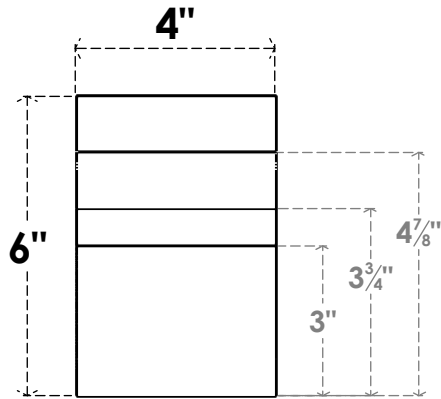

ITEM NUMBER: RFTURO040X06000X28000X006MON00RCPR

4"W X 6"H X 28"L TIMBERTHANE ROUGH CEDAR MONTEREY FAUX WOOD OPEN RAFTER TAIL, 6" END, PRIMED TAN

28"

SIDE PROFILE

FRONT PROFILE

ISOMETRIC

GENERATED DATE : 03/02/2023