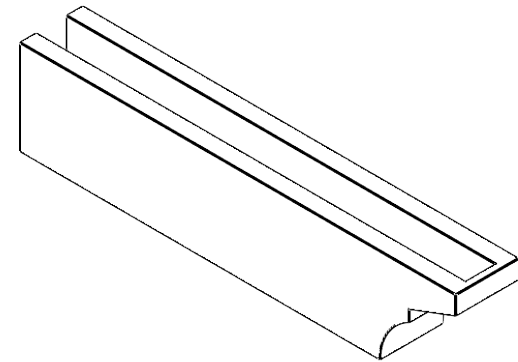

ITEM NUMBER: RFTURO040X06000X28000X006MON00RCPR

4"W X 6"H X 28"L TIMBERTHANE ROUGH CEDAR MONTEREY FAUX WOOD OPEN RAFTER TAIL, 6" END, PRIMED TAN

28"

SIDE PROFILE

FRONT PROFILE

ISOMETRIC

GENERATED DATE : 03/02/2023

EKENA MILLWORK
2300 WEST MAIN ST.
CLARKSVILLE, TX 75426
TOLL FREE: 866-607-0453
WWW.EKENAMILLWORK.COM

NOTES

1. INSTALLATION TO BE COMPLETED IN ACCORDANCE WITH MANUFACTURER'S SPECIFICATIONS.
2. DRAWING MAY NOT BE TO SCALE
3. THIS DRAWING IS INTENDED FOR DESIGN AND PLANNING PURPOSES ONLY.
4. ALL INFORMATION CONTAINED HEREIN WAS CURRENT AT THE TIME OF DEVELOPMENT BUT MUST BE REVIEWED AND APPROVED BY THE PRODUCT MANUFACTURER TO BE CONSIDERED ACCURATE.
5. TIMBERTHANE ARCHITECTURAL PRODUCTS ARE MADE FROM HIGH DENSITY URETHANE AND COME FACTORY PRIMED