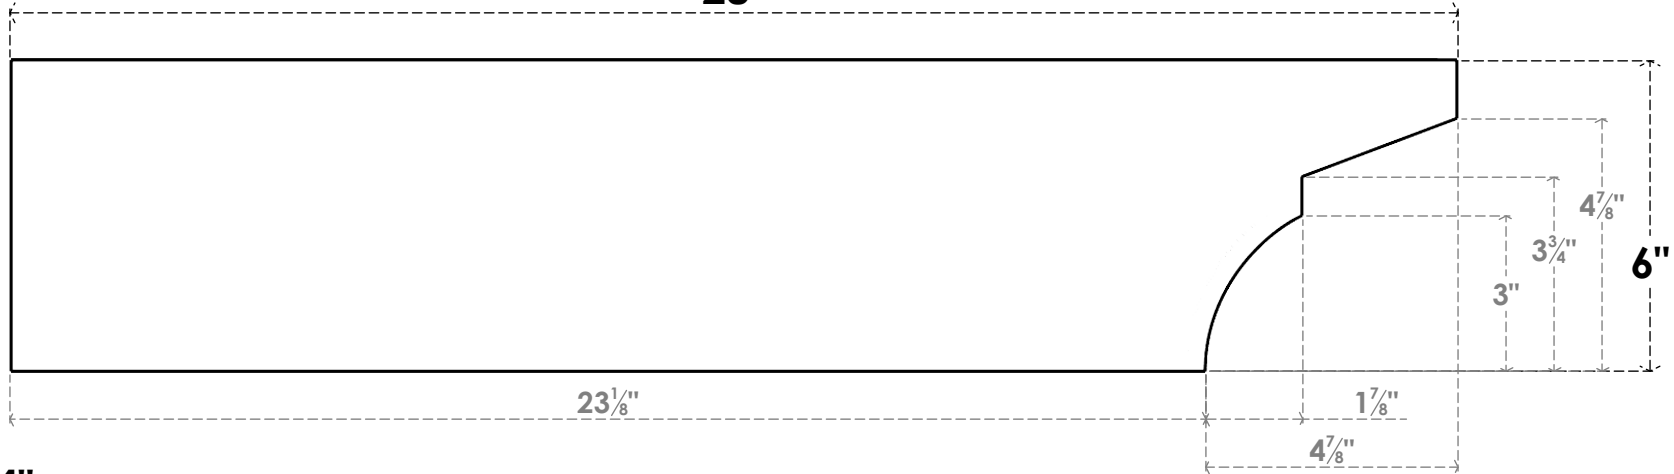

ITEM NUMBER: RFTURO040X06000X28000X006MON00RCPR

4"W X 6"H X 28"L TIMBERTHANE ROUGH CEDAR MONTEREY FAUX WOOD OPEN RAFTER TAIL, 6" END, PRIMED TAN

28"

SIDE PROFILE

FRONT PROFILE

ISOMETRIC

GENERATED DATE : 03/02/2023