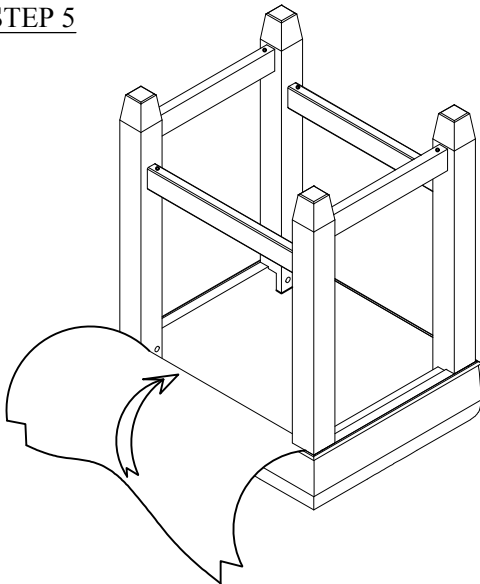

ASSEMBLY INSTRUCTION

DESCRIPTION: CONSOLE STOOL

Thank you for purchasing this quality product. Be sure to check all packing material carefully for small parts, which may have come loose inside the carton during shipment. Identify and count all parts and compare with the parts list below.

STEP 5

STEP 6