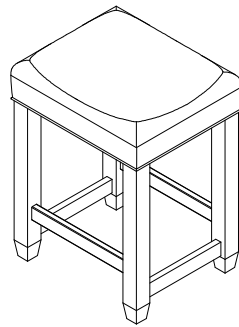

PARTS LIST				HARDWARE LIST			
NO	DRAWING	DESCRIPTION	QTY	NO	DRAWING	DESCRIPTION	QTY
1	Seat Frame		1	A		Bolt Ø1/4"x45mm	4
2	Leg		2	B		Spring Washer Ø1/4"	4
3	Stretcher		2	C		Flat Washer Ø1/4"xØ13mm	4
				D		Allen Key 4mm	1
				E		Wood Screws #8*45mm	4

STEP 1

STEP 2

ASSEMBLY INSTRUCTION

DESCRIPTION: CONSOLE STOOL

Thank you for purchasing this quality product. Be sure to check all packing material carefully for small parts, which may have come loose inside the carton during shipment. Identify and count all parts and compare with the parts list below.

STEP 3

STEP 4

ASSEMBLY INSTRUCTION

DESCRIPTION: CONSOLE STOOL

Thank you for purchasing this quality product. Be sure to check all packing material carefully for small parts, which may have come loose inside the carton during shipment. Identify and count all parts and compare with the parts list below.