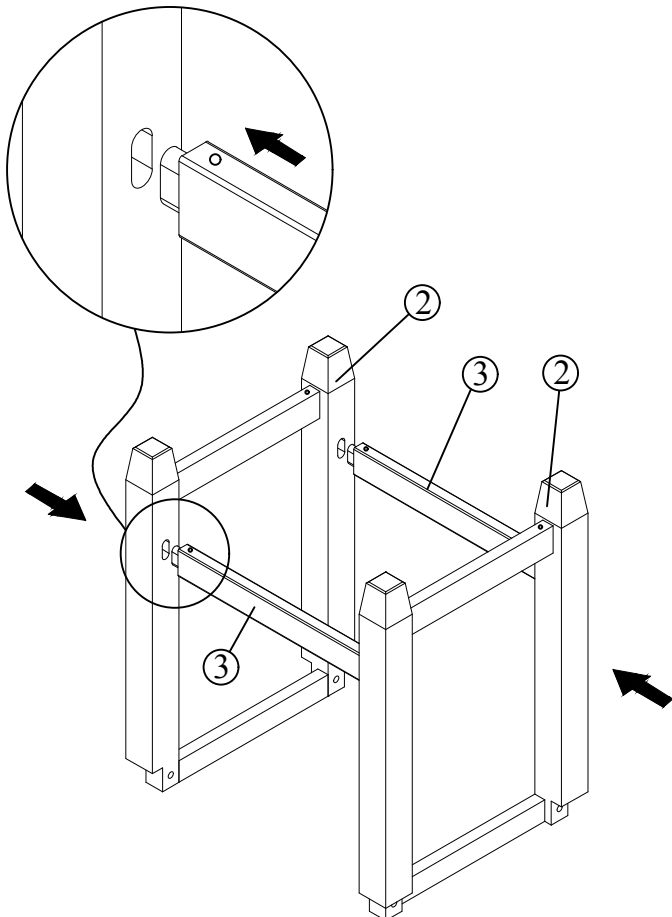

ASSEMBLY INSTRUCTION

DESCRIPTION: CONSOLE STOOL

Thank you for purchasing this quality product. Be sure to check all packing material carefully for small parts, which may have come loose inside the carton during shipment. Identify and count all parts and compare with the parts list below.

PARTS LIST				HARDWARE LIST			
NO	DRAWING	DESCRIPTION	QTY	NO	DRAWING	DESCRIPTION	QTY
1	Seat Frame		1	A		Bolt Ø1/4"x45mm	4
2	Leg		2	B		Spring Washer Ø1/4"	4
3	Stretcher		2	C		Flat Washer Ø1/4"xØ13mm	4
				D		Allen Key 4mm	1
				E		Wood Screws #8*45mm	4

STEP 1

STEP 2

ASSEMBLY INSTRUCTION

DESCRIPTION: CONSOLE STOOL

Thank you for purchasing this quality product. Be sure to check all packing material carefully for small parts, which may have come loose inside the carton during shipment. Identify and count all parts and compare with the parts list below.

STEP 3

STEP 4

ASSEMBLY INSTRUCTION

DESCRIPTION: CONSOLE STOOL

Thank you for purchasing this quality product. Be sure to check all packing material carefully for small parts, which may have come loose inside the carton during shipment. Identify and count all parts and compare with the parts list below.