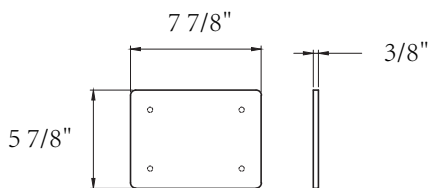

626 679 3588
support@trendytotesinc.com
162 Atlantic St, Pomona, CA 91768

SIZE DETAILS

HIGH QUALITY
ACRYLIC SHOWER BASE

N-SP36C

support@trendytotesinc.com
626 679 3588

PRODUCT
INSTRUCTION
VIDEO

Top View

Front View

Cap

Side View