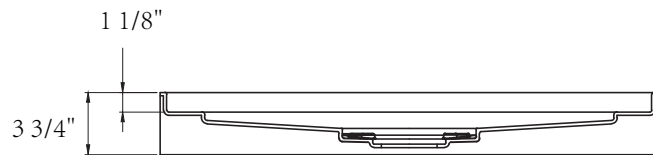

626 679 3588
support@trendytotesinc.com
162 Atlantic St, Pomona, CA 91768

SIZE DETAILS

HIGH QUALITY
ACRYLIC SHOWER BASE

N-SP36C

support@trendytotesinc.com
626 679 3588

PRODUCT
INSTRUCTION
VIDEO

Top View

Front View

Cap

Side View