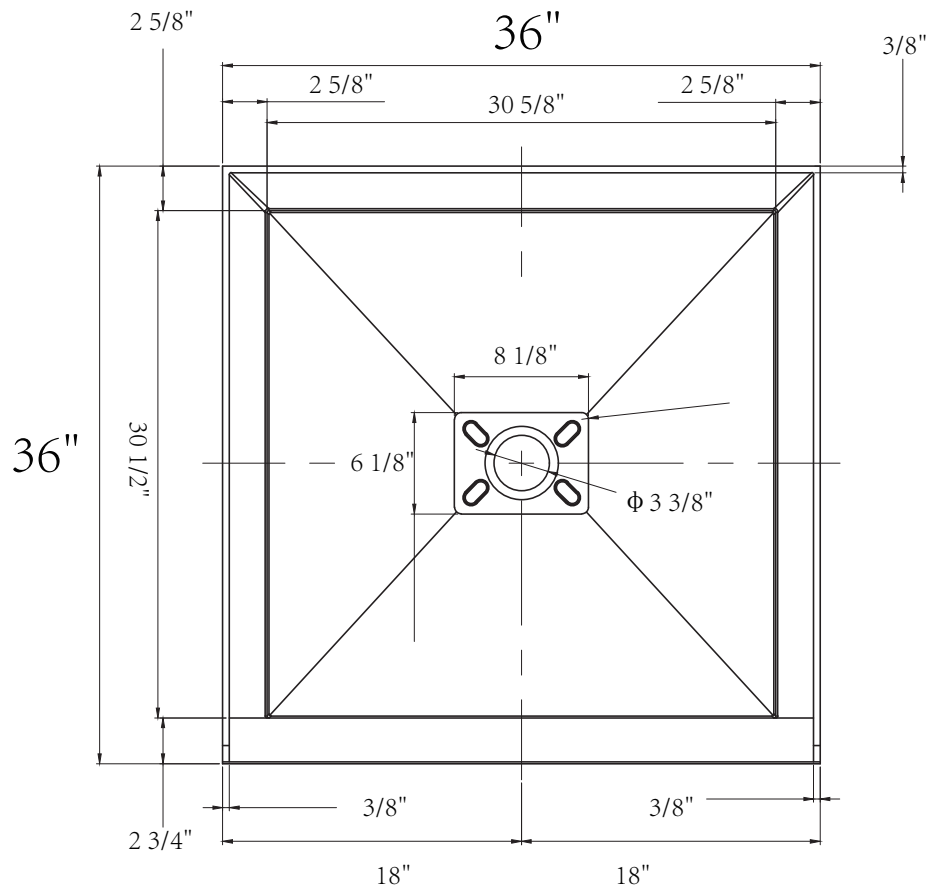

626 679 3588
support@trendytotesinc.com
162 Atlantic St, Pomona, CA 91768

SIZE DETAILS

HIGH QUALITY
ACRYLIC SHOWER BASE

N-SP36C

support@trendytotesinc.com
626 679 3588

PRODUCT
INSTRUCTION
VIDEO

Top View

Front View

Cap

Side View