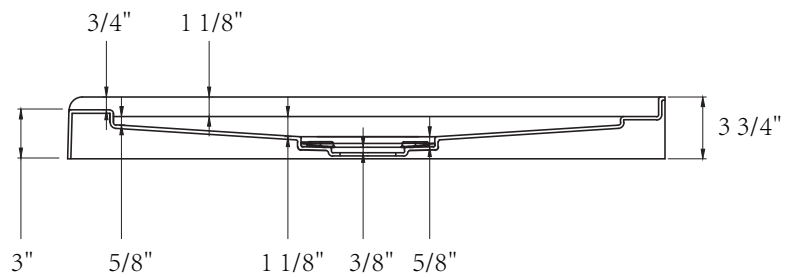

626 679 3588
support@trendytotesinc.com
162 Atlantic St, Pomona, CA 91768

SIZE DETAILS

HIGH QUALITY
ACRYLIC SHOWER BASE

N-SP36C

support@trendytotesinc.com
626 679 3588

PRODUCT
INSTRUCTION
VIDEO

Top View

Front View

Cap

Side View