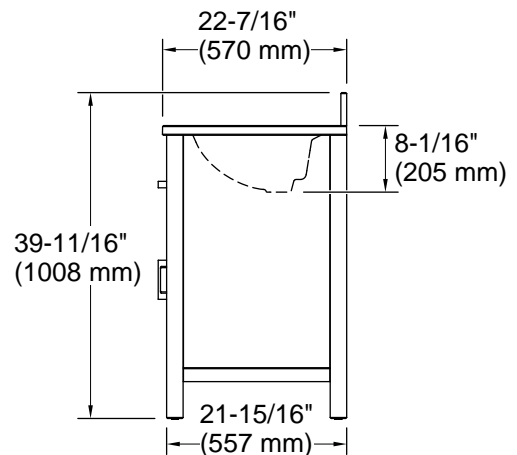

## Features

- Set includes cabinet, precut quartz vanity top, backsplash, sink, cabinet hardware
- Convenient tilt-down drawer for storing smaller, frequently-used items
- Three-way adjustable slow-close door hinges for easy cabinet access
- 20-1/2" (521 mm) cabinet interior provides ample storage space
- Finish-matched cabinet interior offers generous clearance for plumbing
- Vanity top has 8" (203 mm) widespread faucet holes; requires deck-mount faucet (sold separately)
- Brushed Nickel hardware included on White, Atmos Grey, and Carbon Oak vanities, and Matte Black hardware on Light Oak vanities.
- White quartz vanity top and backsplash add beauty and long-lasting durability

## Technical Information

All product dimensions are nominal.