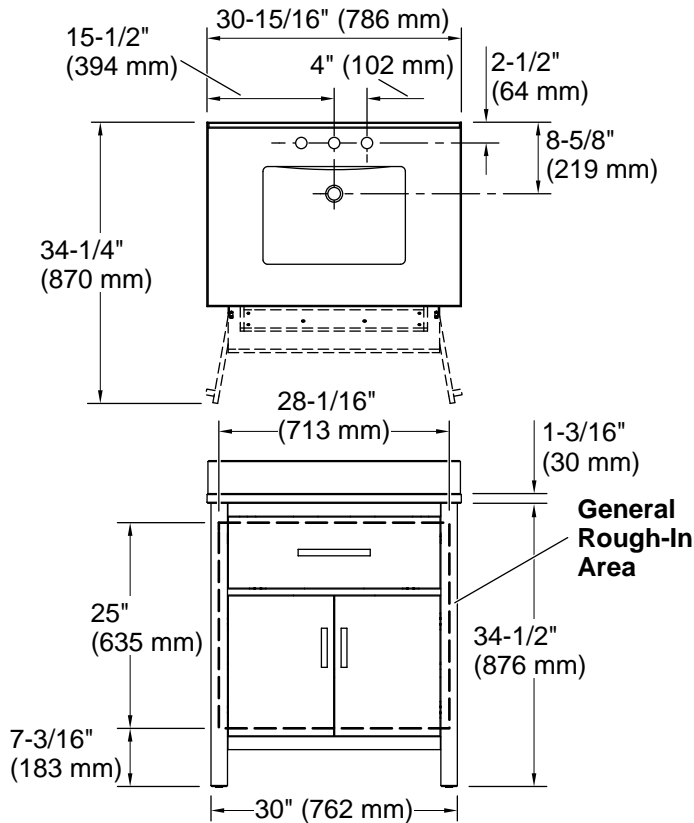

## Features

- Set includes cabinet, precut quartz vanity top, backsplash, sink, cabinet hardware
- Convenient tilt-down drawer for storing smaller, frequently-used items
- Three-way adjustable slow-close door hinges for easy cabinet access
- 20-1/2" (521 mm) cabinet interior provides ample storage space
- Finish-matched cabinet interior offers generous clearance for plumbing
- Vanity top has 8" (203 mm) widespread faucet holes; requires deck-mount faucet (sold separately)
- Brushed Nickel hardware included on White, Atmos Grey, and Carbon Oak vanities, and Matte Black hardware on Light Oak vanities.
- White quartz vanity top and backsplash add beauty and long-lasting durability

## Technical Information

All product dimensions are nominal.