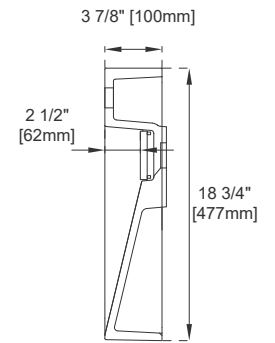

72" BASIN

Features and Materials

Countertop Materials: Composite Stone
Number of Basins: One, Integrated Sinktop
Basin Overflow: NO
Certifications: ICC-ES PMG-1568

Dimension

Length: 72-1/2"
Width: 18-3/4"
Basin Depth: 2-3/8"
Overall Height: 4-1/4"
Visible Height: 3-7/8"

72" BASIN

Top View

Side View

Front View