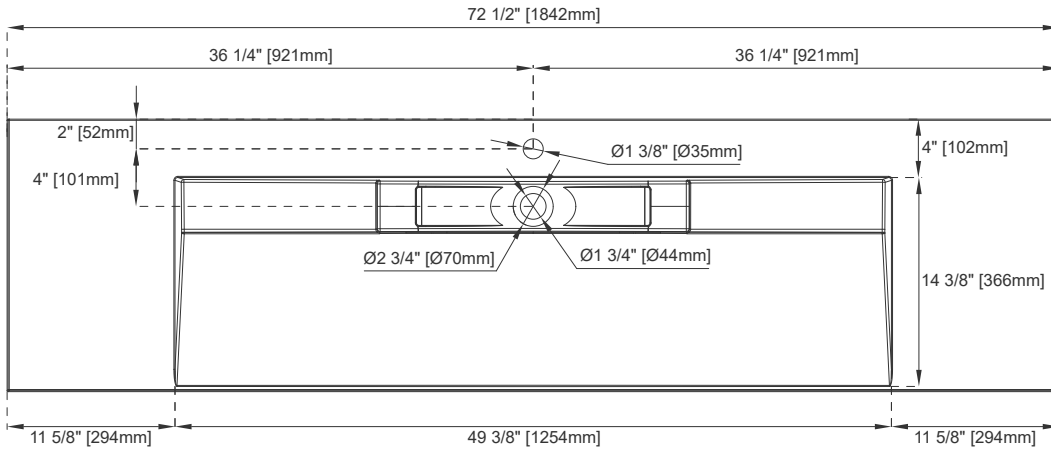

72" BASIN

Features and Materials

Countertop Materials: Composite Stone
Number of Basins: One, Integrated Sinktop
Basin Overflow: NO
Certifications: ICC-ES PMG-1568

Dimension

Length: 72-1/2"
Width: 18-3/4"
Basin Depth: 2-3/8"
Overall Height: 4-1/4"
Visible Height: 3-7/8"

72" BASIN

Top View

Side View

Front View