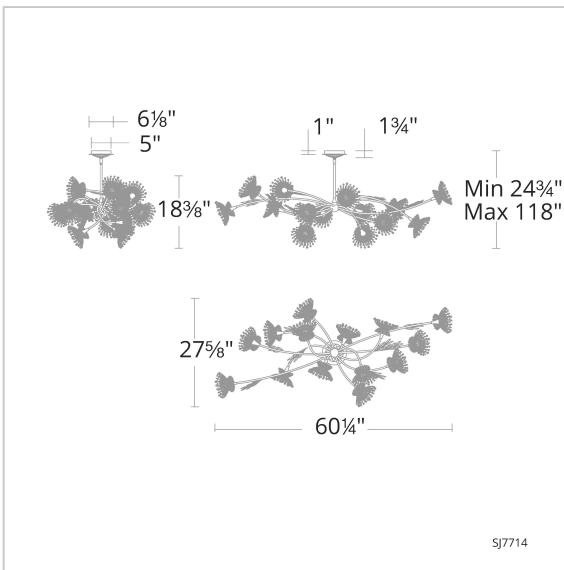

Coquette

SJ7714

LINE DRAWING

DESCRIPTION

Flirty and feminine, the arms of Coquette extend like slender stems, culminating in clusters of Radiance™ Crystal petals that emulate delicate blossoms sparkling in the sunlight.

FEATURES

- Driver concealed within the canopy

CRYSTAL OPTIONS

Radiance
Crystal
(R)

FINISH OPTIONS

Antique Silver
(-48)

Heirloom
Gold
(-22)

Tourmaline
(-82)

Black
(-51)

SPECIFICATIONS

Light Source
Standards

LED
ETL/cETL, Title 24

Model	Finish	Crystal	# of Lights	CCT	Weight	Voltage	Wattage	LED Lumens	Delivered Lumens
SJ7714	- 22 - 48 - 51 - 82	R	14 Light	3000K/3500K/ 4000K	16lbs	120/277V	20W	1765	Up To 1562