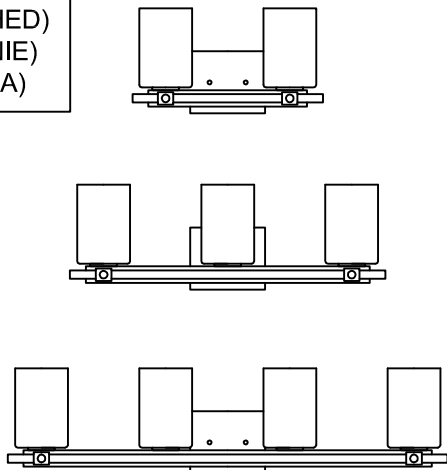

CANOPY MOUNTING & WIRE CONNECTION ASSEMBLY STEPS:

1. D,E → A
2. K → D
3. B,A → C
4. F → G
5. H,J → D

FIXTURE ASSEMBLY STEPS:

1. L → T
2. U → T
3. P,Q → M
4. R,S → N

B, C, G & S
 (NOT FURNISHED)
 (NON FOURNIE)
 (NO INCLUIDA)