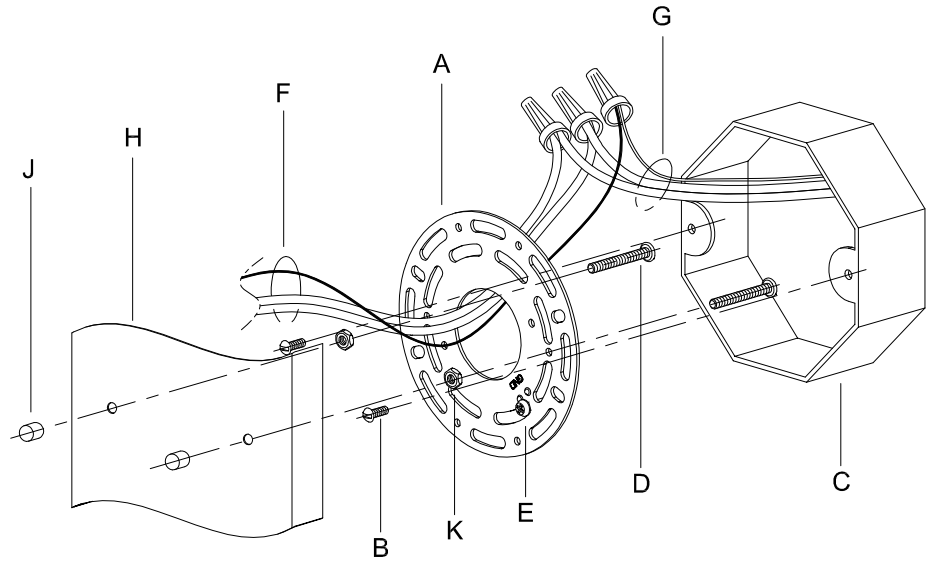

Assembly & Installation Instructions

CAUTION: Read instructions carefully and turn electricity off at main circuit breaker panel before beginning installation.

WARNING - If any Special Control Devices are used with this Fixture, Follow the Instructions Carefully to assure full compliance with N.E.C. requirements. If there are any questions, contact a Qualified Electrical Contractor.
WARNING - This product contains chemicals known to the State of California to cause cancer, birth defects and /or other reproductive harm. Thoroughly wash hands after installing, handling, cleaning, or otherwise touching this product.
CAUTION - All glass is fragile, use care when handling Glass component(s) and or Lamp(s).

CANOPY MOUNTING & WIRE CONNECTION ASSEMBLY STEPS:

1. D,E → A
2. K → D
3. B,A → C
4. F → G
5. H,J → D

FIXTURE ASSEMBLY STEPS:

1. L → T
2. U → T
3. P,Q → M
4. R,S → N

B, C, G & S
 (NOT FURNISHED)
 (NON FOURNIE)
 (NO INCLUIDA)