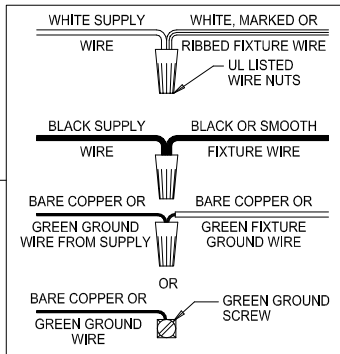

Assembly & Installation Instructions

CAUTION: Read instructions carefully and turn electricity off at main circuit breaker panel before beginning installation.

WARNING - If any Special Control Devices are used with this Fixture, Follow the Instructions Carefully to assure full compliance with N.E.C. requirements. If there are any questions, contact a Qualified Electrical Contractor.
WARNING - This product contains chemicals known to the State of California to cause cancer, birth defects and /or other reproductive harm. Thoroughly wash hands after installing, handling, cleaning, or otherwise touching this product.
CAUTION - All glass is fragile, use care when handling Glass component(s) and or Lamp(s).

CANOPY MOUNTING & WIRE CONNECTION ASSEMBLY STEPS:

1. D,E → A
2. K → D
3. B,A → C
4. F → G
5. H,J → D

FIXTURE ASSEMBLY STEPS:

1. L → T
2. U → T
3. P,Q → M
4. R,S → N

B, C, G & S
 (NOT FURNISHED)
 (NON FOURNIE)
 (NO INCLUIDA)

Instructions d'Assemblage et Installation

MISE EN GARDE: Lire les instructions avec soin et couper le courant au disjoncteur central avant de commencer l'installation.

AVERTISSEMENT - S'il y a d'autres mécanismes régulateurs qui s'emploient avec ce dispositif, suivre soigneusement les instructions pour satisfaire aux exigences NEC. Si vous avez des questions, consulter un électricien qualifié.