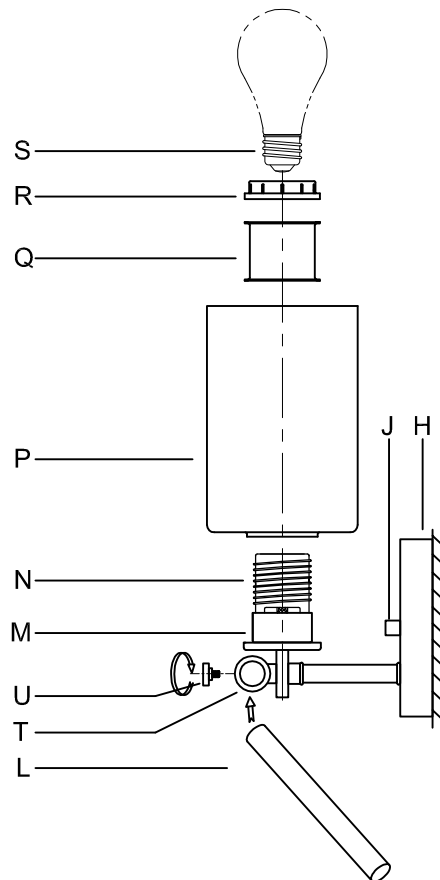

Assembly & Installation Instructions

CAUTION: Read instructions carefully and turn electricity off at main circuit breaker panel before beginning installation.

WARNING - If any Special Control Devices are used with this Fixture, Follow the Instructions Carefully to assure full compliance with N.E.C. requirements. If there are any questions, contact a Qualified Electrical Contractor.
WARNING - This product contains chemicals known to the State of California to cause cancer, birth defects and /or other reproductive harm. Thoroughly wash hands after installing, handling, cleaning, or otherwise touching this product.
CAUTION - All glass is fragile, use care when handling Glass component(s) and or Lamp(s).

CANOPY MOUNTING & WIRE CONNECTION ASSEMBLY STEPS:

1. D,E → A
2. K → D
3. B,A → C
4. F → G
5. H,J → D

FIXTURE ASSEMBLY STEPS:

1. L → T
2. U → T
3. P,Q → M
4. R,S → N

B, C, G & S
 (NOT FURNISHED)
 (NON FOURNIE)
 (NO INCLUIDA)

Instructions d'Assemblage et Installation

MISE EN GARDE: Lire les instructions avec soin et couper le courant au disjoncteur central avant de commencer l'installation.

AVERTISSEMENT - S'il y a d'autres mécanismes régulateurs qui s'emploient avec ce dispositif, suivre soigneusement les instructions pour satisfaire aux exigences NEC. Si vous avez des questions, consulter un électricien qualifié.