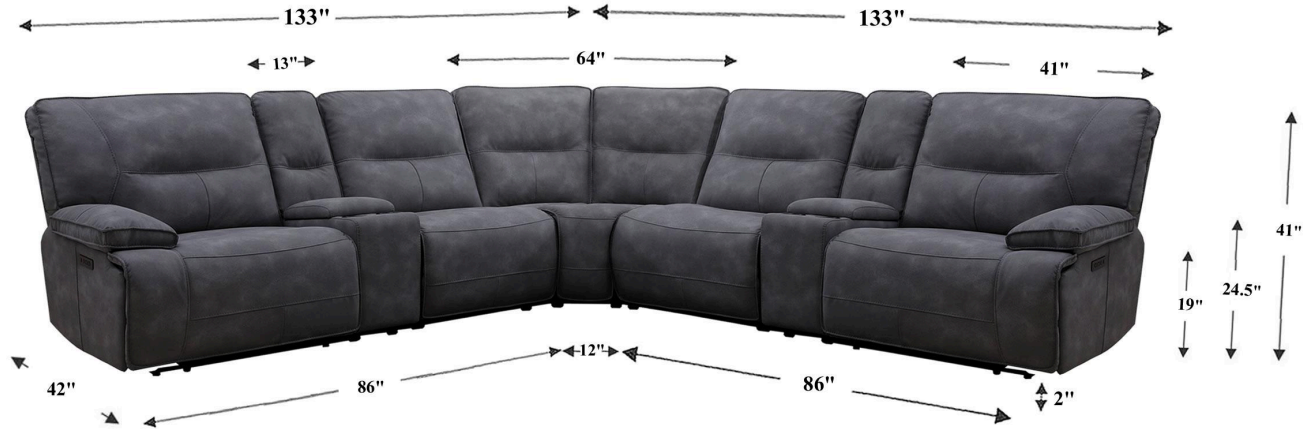

# 7 Piece Modular Power Reclining Sectional with Power Adjustable Headrests

Overall Dimensions	133" x 133" x 41"
Overall Width	133"
Overall Depth	133"
Overall Height	41"
Overall Weight	496 lbs.
Fully Reclined	70"
Distance from Wall	8"
Back of Seat to end of Chaise	44.5"
Leg Height (Distance from Foot Rest to Floor in Full Recline)	23.5"
Head Height (Distance from Headrest to Floor in Full Recline)	29"

Seat Width	29.5"
Seat Depth	23"
Seat Height	19"
Arm Width	12"
Arm Depth	20.5"
Arm Height	24.5"
Back Height	24"
Console Storage area Inside	9.5" x 11.5" x 6"