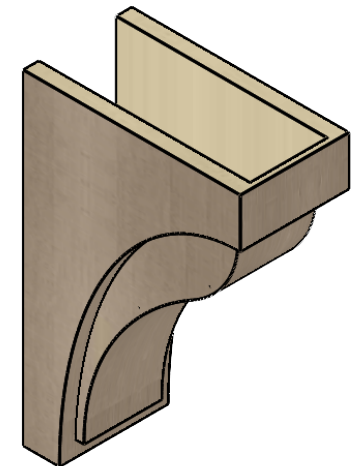

ITEM NUMBER: CORU07X14X21HELRCPR

7"W X 14"D X 21"H SERIES 2 CLASSIC HELENA ROUGH CEDAR TIMBERTHANE
FAUX WOOD CORBEL, PRIMED

SIDE PROFILE

FRONT PROFILE

ISOMETRIC

EKENA MILLWORK
2300 WEST MAIN ST.
CLARKSVILLE, TX 75426
TOLL FREE: 866-607-0453
WWW.EKENAMILLWORK.COM

NOTES

1. INSTALLATION TO BE COMPLETED IN ACCORDANCE WITH MANUFACTURER'S SPECIFICATIONS.
2. DRAWING MAY NOT BE TO SCALE
3. THIS DRAWING IS INTENDED FOR DESIGN AND PLANNING PURPOSES ONLY.
4. ALL INFORMATION CONTAINED HEREIN WAS CURRENT AT THE TIME OF DEVELOPMENT BUT MUST BE REVIEWED AND APPROVED BY THE PRODUCT MANUFACTURER TO BE CONSIDERED ACCURATE.
5. TIMBERTHANE ARCHITECTURAL PRODUCTS ARE MADE FROM HIGH DENSITY URETHANE AND COME FACTORY PRIMED