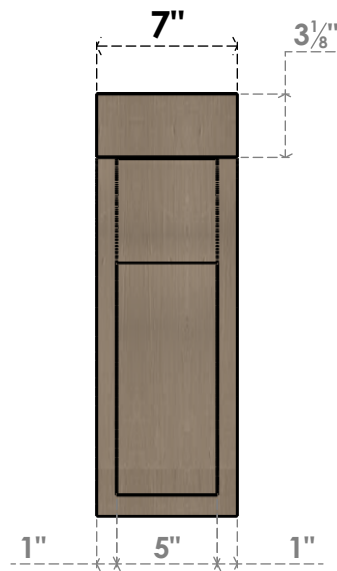

ITEM NUMBER: CORU07X14X21HELRCPR

7"W X 14"D X 21"H SERIES 2 CLASSIC HELENA ROUGH CEDAR TIMBERTHANE
FAUX WOOD CORBEL, PRIMED

SIDE PROFILE

FRONT PROFILE

ISOMETRIC

EKENA MILLWORK
2300 WEST MAIN ST.
CLARKSVILLE, TX 75426
TOLL FREE: 866-607-0453
WWW.EKENAMILLWORK.COM

NOTES

1. INSTALLATION TO BE COMPLETED IN ACCORDANCE WITH MANUFACTURER'S SPECIFICATIONS.
2. DRAWING MAY NOT BE TO SCALE
3. THIS DRAWING IS INTENDED FOR DESIGN AND PLANNING PURPOSES ONLY.
4. ALL INFORMATION CONTAINED HEREIN WAS CURRENT AT THE TIME OF DEVELOPMENT BUT MUST BE REVIEWED AND APPROVED BY THE PRODUCT MANUFACTURER TO BE CONSIDERED ACCURATE.
5. TIMBERTHANE ARCHITECTURAL PRODUCTS ARE MADE FROM HIGH DENSITY URETHANE AND COME FACTORY PRIMED