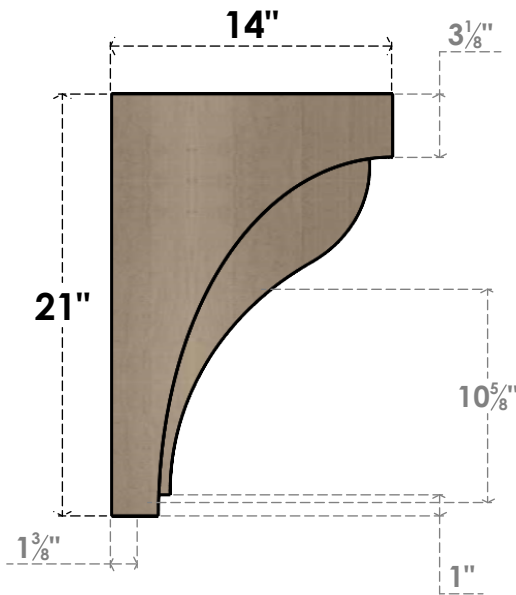

ITEM NUMBER: CORU07X14X21HELRCPR

7"W X 14"D X 21"H SERIES 2 CLASSIC HELENA ROUGH CEDAR TIMBERTHANE
FAUX WOOD CORBEL, PRIMED

SIDE PROFILE

FRONT PROFILE

ISOMETRIC

EKENA MILLWORK
2300 WEST MAIN ST.
CLARKSVILLE, TX 75426
TOLL FREE: 866-607-0453
WWW.EKENAMILLWORK.COM

NOTES

1. INSTALLATION TO BE COMPLETED IN ACCORDANCE WITH MANUFACTURER'S SPECIFICATIONS.
2. DRAWING MAY NOT BE TO SCALE
3. THIS DRAWING IS INTENDED FOR DESIGN AND PLANNING PURPOSES ONLY.
4. ALL INFORMATION CONTAINED HEREIN WAS CURRENT AT THE TIME OF DEVELOPMENT BUT MUST BE REVIEWED AND APPROVED BY THE PRODUCT MANUFACTURER TO BE CONSIDERED ACCURATE.
5. TIMBERTHANE ARCHITECTURAL PRODUCTS ARE MADE FROM HIGH DENSITY URETHANE AND COME FACTORY PRIMED