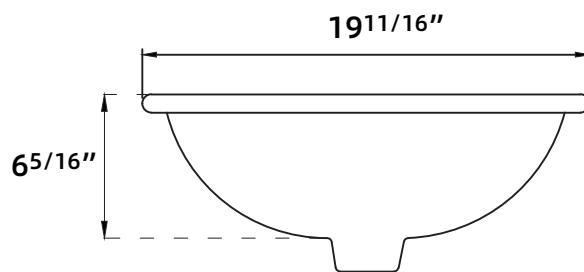

MODEL No.VS001

TOP VIEW

Features:

- Sleek, seamless design
- Glazed ceramic
- Integrated overflow
- Standard 1 3/4" drain hole

Installation:

- Undermount

SIDE VIEW

Colors

- White

BOTTOM VIEW

FRONT VIEW