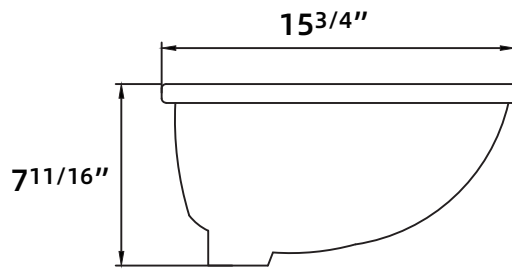

MODEL No.VS001

TOP VIEW

Features:

- Sleek, seamless design
- Glazed ceramic
- Integrated overflow
- Standard 1 3/4" drain hole

Installation:

- Undermount

SIDE VIEW

Colors

- White

BOTTOM VIEW

FRONT VIEW