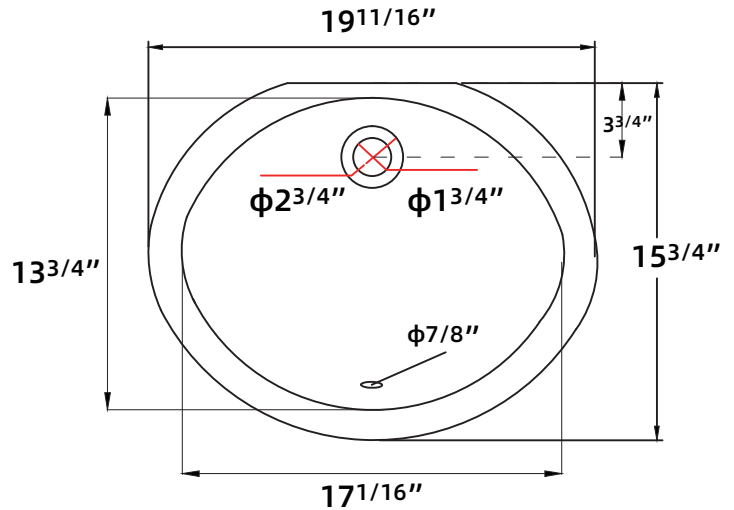

MODEL No.VS001

TOP VIEW

Features:

- Sleek, seamless design
- Glazed ceramic
- Integrated overflow
- Standard 1 3/4" drain hole

Installation:

- Undermount

SIDE VIEW

Colors

- White

BOTTOM VIEW

FRONT VIEW