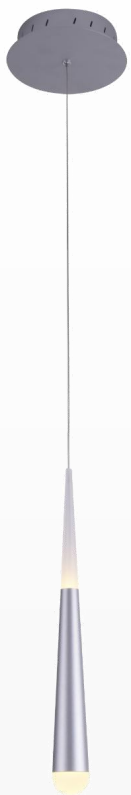

LED Pendant Lights

SPECIFICATION

- Dimension: 7.1"×55"
- Wattage: 7W
- Voltage: 120V
- Temp: 3000K
- Lumens: 348LM
- Dimmable: ELV , DIMMING 5%-100%
- CRI: > 80
- Material : Iron+Aluminum+Acrylic
- Lifespan : 50000hs
- Warranty: 3 years
- Operation temperature : -20°C-40°C

AVAILABLE FINISH

WHAT'S IN THE BOX:

Aluminum

Black

mounting bracket; plastic anchors;
anchor screws; outlet screws;
wire connectors, ground screw,
canopy screw, gloves