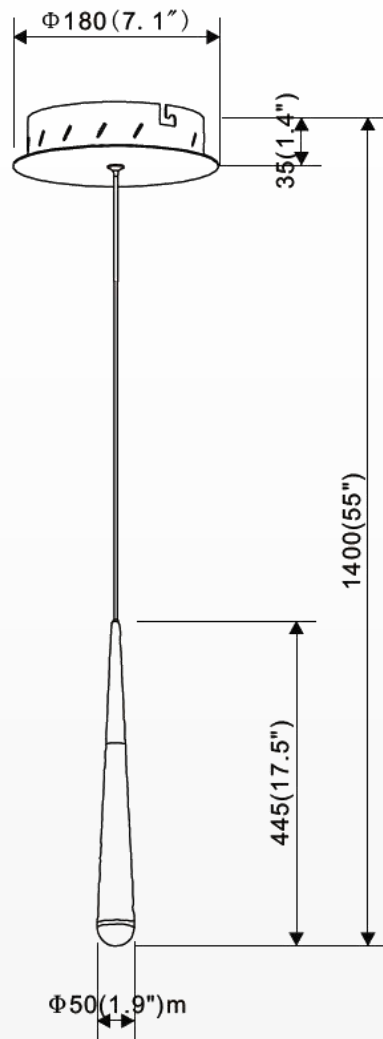

LED Pendant Lights

SPECIFICATION

- Dimension: 7.1"×55"
- Wattage: 7W
- Voltage: 120V
- Temp: 3000K
- Lumens: 348LM
- Dimmable: ELV , DIMMING 5%-100%
- CRI: > 80
- Material : Iron+Aluminum+Acrylic
- Lifespan : 50000hs
- Warranty: 3 years
- Operation temperature : -20°C-40°C

AVAILABLE FINISH

WHAT'S IN THE BOX:

Aluminum

Black

mounting bracket; plastic anchors;
anchor screws; outlet screws;
wire connectors, ground screw,
canopy screw, gloves