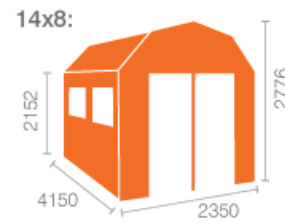

# The Alpha Barn | 28mm Log Cabin - Technical Data Sheet

- Superior Grade 28mm Interlocking Logs
- Heavy Duty Fully Boarded Double Doors
- High Quality Joiner Made Opening Window
- Huge Internal Storage from Unique Roof
- Easy To Assemble Interlock System

Building Dimension	Length	Width	Base Size	Internal Size	External Ridge	External Eaves	Internal Ridge	Internal Eaves	Ext. Size exc. Roof	Ext. Size inc. Roof	No. of Windows	Weight
10x8 Alpha Barn	2950mm	2350mm	2760mm x 2160mm	2704mm x 2104mm	2776mm	2152mm	2564mm	2089mm	2950mm x 2350mm	3150mm x 2550mm	1	526kgs
12x8 Alpha Barn	3550mm	2350mm	3360mm x 2160mm	3304mm x 2104mm	2776mm	2152mm	2564mm	2089mm	3550mm x 2350mm	3750mm x 2550mm	1	596kgs
14x8 Alpha Barn	4150mm	2350mm	3960mm x 2160mm	3904mm x 2104mm	2776mm	2152mm	2564mm	2089mm	4150mm x 2350mm	4350mm x 2550mm	2	673kgs