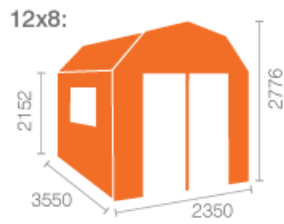

# The Alpha Barn | 28mm Log Cabin - Technical Data Sheet

- Superior Grade 28mm Interlocking Logs
- Heavy Duty Fully Boarded Double Doors
- High Quality Joiner Made Opening Window
- Huge Internal Storage from Unique Roof
- Easy To Assemble Interlock System

Building Dimension	Length	Width	Base Size	Internal Size	External Ridge	External Eaves	Internal Ridge	Internal Eaves	Ext. Size exc. Roof	Ext. Size inc. Roof	No. of Windows	Weight
10x8 Alpha Barn	2950mm	2350mm	2760mm x 2160mm	2704mm x 2104mm	2776mm	2152mm	2564mm	2089mm	2950mm x 2350mm	3150mm x 2550mm	1	526kgs
12x8 Alpha Barn	3550mm	2350mm	3360mm x 2160mm	3304mm x 2104mm	2776mm	2152mm	2564mm	2089mm	3550mm x 2350mm	3750mm x 2550mm	1	596kgs
14x8 Alpha Barn	4150mm	2350mm	3960mm x 2160mm	3904mm x 2104mm	2776mm	2152mm	2564mm	2089mm	4150mm x 2350mm	4350mm x 2550mm	2	673kgs