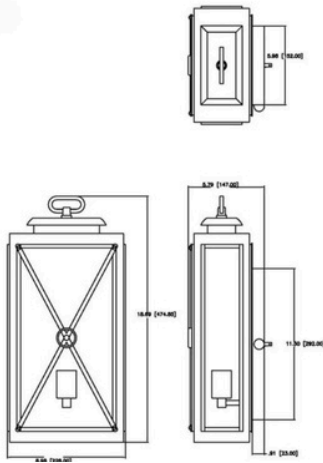

3071-WB

Revington

Fixture Attributes

- Category:** Outdoor Wall Sconce
- Finish:** Weathered Brass
- Body:** Steel+Aluminum
- Shade Finish:** Clear Antique
- Overall Size:** 8.98x5.79x18.69"
- Rod/Chain Length:** N/A
- Max. Height from Ceiling:** N/A
- Min. Height from Ceiling:** N/A
- Weight of fixture:** 8.82 LBS
- Certifications/Qualifications:** UL / cUL
- Smart SkyPlug Compatible:** N/A
- Warranty:** www.skyplug.com/warranty

Available Finishes

Weathered Brass

Light Source

- Lamp:** Not Included
- Lamp Type:** T10
- Incandescent or LED:**
- Number of bulbs:** 1
- Max Wattage/Range:** 60W
- Voltage:** 120
- Socket Type:** E26 MED BASE

Mounting / Installations

Plug-in Mounting System

- Lead Wire Length:** 6"
- Wire Type:** 1015 105°C
- Location Rating:** Wet
- Luminaire Support:** Max. 50 lbs
- SkyPlug:** SPU-3L
- SkyOutlet:** SR-3L

Project: _____