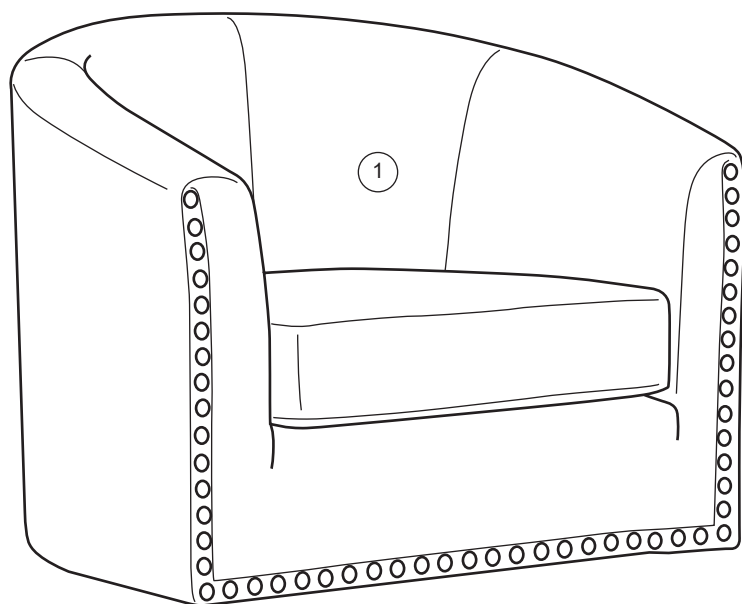

PLEASE LIKE, COMMENT AND FOLLOW.

Estimated Time for Assembly

05:00

Weight Limitation

300

Tools Needed

All necessary tools are included in the package.

PACKAGE CONTENT