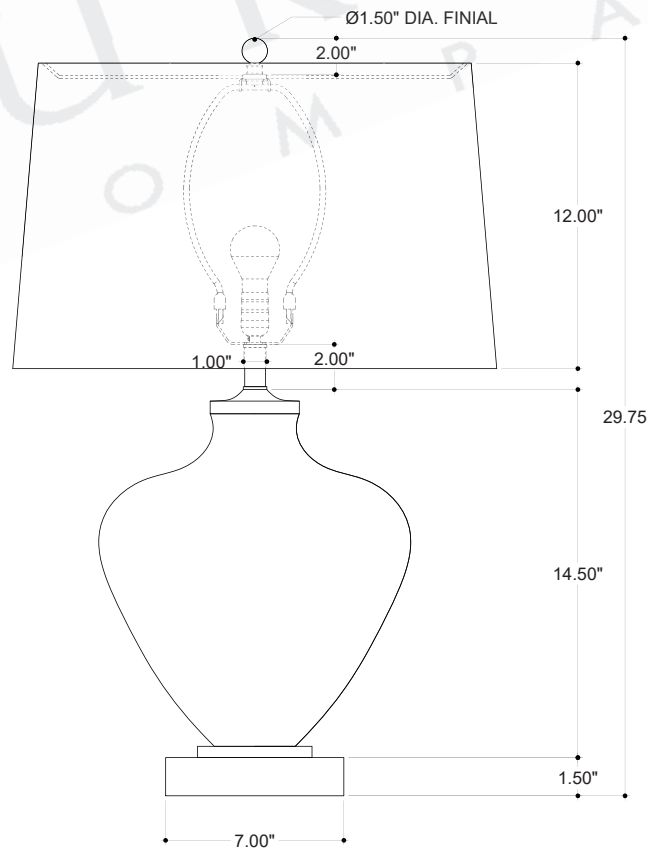

ITEM: 6000-1022

Overall Dimensions

Height: 29.75"

Diameter: 19"

TOP VIEW

FRONT VIEW