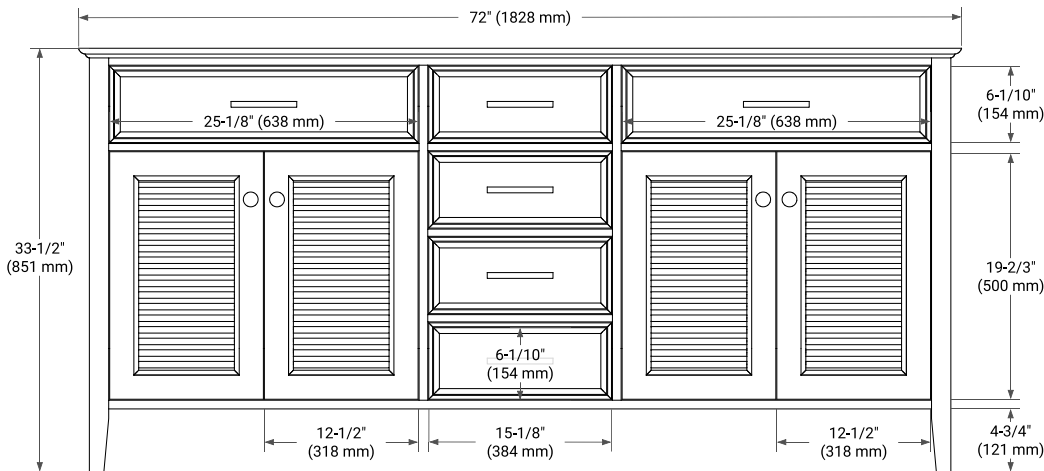

72" DOUBLE SINK BASE CABINET

BASE CABINET DIMENSIONS

72" W x 21.5" D x 33.5" H

FEATURES

- Solid wood frame & plywood panels
- Dovetail drawers and joints
- Soft closing doors & drawers

HARDWARE FINISHES*

Brushed Nickel Satin Brass Matte Black Polished Chrome

Hardware comes preinstalled with the illustrated option. Other finishes are available on our online store if you prefer a different one.

AVAILABLE COLORS

White Grey

FRONT VIEW

SIDE VIEW

PLAN VIEW

73" DOUBLE OVAL SINK COUNTERTOP WITH 1.5 IN. THICKNESS

OVERALL DIMENSIONS

73" W x 22" D x 1.5" H

COUNTERTOP OPTIONS

Carrara Marble

White Quartz

FEATURES

- Solid countertop with mitered edges & seams
- Undermount white oval sink
- Pre-drilled for 8" widespread faucet

INCLUDED

- Countertop
- Matching Backsplash
- Oval Sinks

COUNTERTOP PLAN VIEW

EDGE SIDE VIEW

THREE DIMENSIONAL COUNTERTOP VIEW