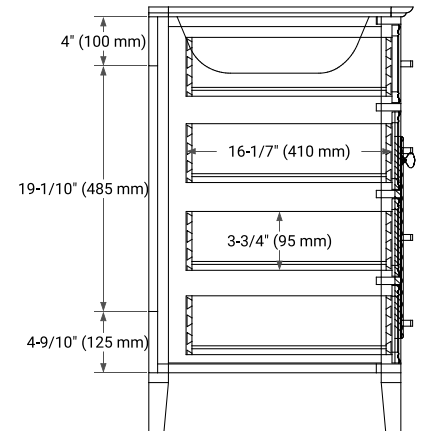

72" DOUBLE SINK BASE CABINET

BASE CABINET DIMENSIONS

72" W x 21.5" D x 33.5" H

FEATURES

- Solid wood frame & plywood panels
- Dovetail drawers and joints
- Soft closing doors & drawers

HARDWARE FINISHES*

Brushed Nickel Satin Brass Matte Black Polished Chrome

Hardware comes preinstalled with the illustrated option. Other finishes are available on our online store if you prefer a different one.

AVAILABLE COLORS

White Grey

FRONT VIEW

SIDE VIEW

PLAN VIEW

73" DOUBLE OVAL SINK COUNTERTOP WITH 1.5 IN. THICKNESS

OVERALL DIMENSIONS

73" W x 22" D x 1.5" H

COUNTERTOP OPTIONS

Carrara Marble

White Quartz

FEATURES

- Solid countertop with mitered edges & seams
- Undermount white oval sink
- Pre-drilled for 8" widespread faucet

INCLUDED

- Countertop
- Matching Backsplash
- Oval Sinks

COUNTERTOP PLAN VIEW

EDGE SIDE VIEW

THREE DIMENSIONAL COUNTERTOP VIEW