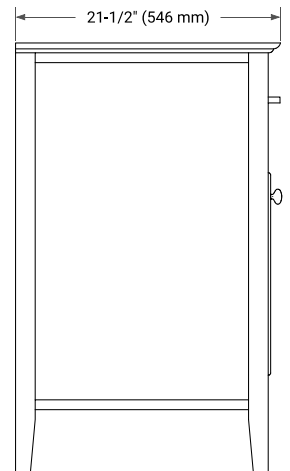

72" DOUBLE SINK BASE CABINET

BASE CABINET DIMENSIONS

72" W x 21.5" D x 33.5" H

FEATURES

- Solid wood frame & plywood panels
- Dovetail drawers and joints
- Soft closing doors & drawers

HARDWARE FINISHES*

Brushed Nickel Satin Brass Matte Black Polished Chrome

Hardware comes preinstalled with the illustrated option. Other finishes are available on our online store if you prefer a different one.

AVAILABLE COLORS

White Grey

FRONT VIEW

SIDE VIEW

PLAN VIEW

73" DOUBLE OVAL SINK COUNTERTOP WITH 1.5 IN. THICKNESS

OVERALL DIMENSIONS

73" W x 22" D x 1.5" H

COUNTERTOP OPTIONS

Carrara Marble

White Quartz

FEATURES

- Solid countertop with mitered edges & seams
- Undermount white oval sink
- Pre-drilled for 8" widespread faucet

INCLUDED

- Countertop
- Matching Backsplash
- Oval Sinks

COUNTERTOP PLAN VIEW

EDGE SIDE VIEW

THREE DIMENSIONAL COUNTERTOP VIEW