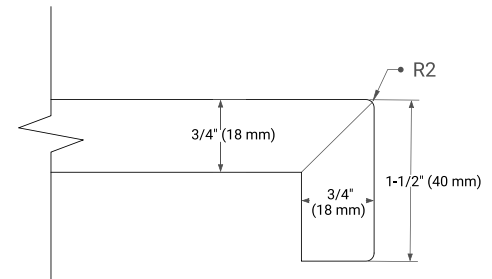

OVERALL DIMENSIONS

73" W x 22" D x 1.5" H

COUNTERTOP OPTIONS

Carrara Marble

White Quartz

FEATURES

- Solid countertop with mitered edges & seams
- Undermount white oval sink
- Pre-drilled for 8" widespread faucet

INCLUDED

- Countertop
- Matching Backsplash
- Oval Sinks

COUNTERTOP PLAN VIEW

EDGE SIDE VIEW

THREE DIMENSIONAL COUNTERTOP VIEW