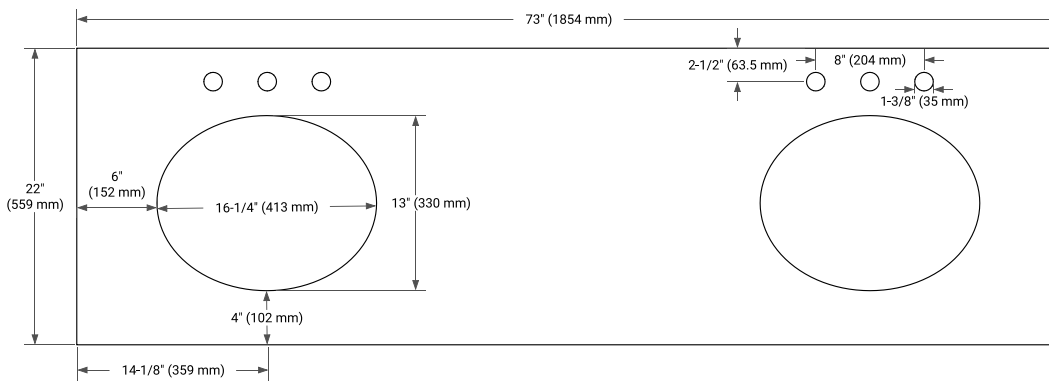

72" DOUBLE SINK BASE CABINET

BASE CABINET DIMENSIONS

72" W x 21.5" D x 33.5" H

FEATURES

- Solid wood frame & plywood panels
- Dovetail drawers and joints
- Soft closing doors & drawers

HARDWARE FINISHES*

Brushed Nickel Satin Brass Matte Black Polished Chrome

OVERALL DIMENSIONS

73" W x 22" D x 1.5" H

COUNTERTOP OPTIONS

Carrara Marble

White Quartz

FEATURES

- Solid countertop with mitered edges & seams
- Undermount white oval sink
- Pre-drilled for 8" widespread faucet

INCLUDED

- Countertop
- Matching Backsplash
- Oval Sinks

COUNTERTOP PLAN VIEW

EDGE SIDE VIEW

THREE DIMENSIONAL COUNTERTOP VIEW