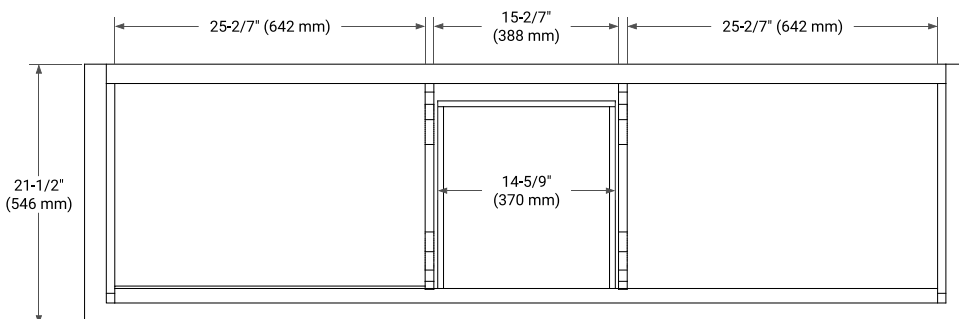

72" DOUBLE SINK BASE CABINET

BASE CABINET DIMENSIONS

72" W x 21.5" D x 33.5" H

FEATURES

- Solid wood frame & plywood panels
- Dovetail drawers and joints
- Soft closing doors & drawers

HARDWARE FINISHES*

Brushed Nickel Satin Brass Matte Black Polished Chrome

Hardware comes preinstalled with the illustrated option. Other finishes are available on our online store if you prefer a different one.

AVAILABLE COLORS

White Grey

FRONT VIEW

SIDE VIEW

PLAN VIEW

73" DOUBLE OVAL SINK COUNTERTOP WITH 1.5 IN. THICKNESS

OVERALL DIMENSIONS

73" W x 22" D x 1.5" H

COUNTERTOP OPTIONS

Carrara Marble

White Quartz

FEATURES

- Solid countertop with mitered edges & seams
- Undermount white oval sink
- Pre-drilled for 8" widespread faucet

INCLUDED

- Countertop
- Matching Backsplash
- Oval Sinks

COUNTERTOP PLAN VIEW

EDGE SIDE VIEW

THREE DIMENSIONAL COUNTERTOP VIEW