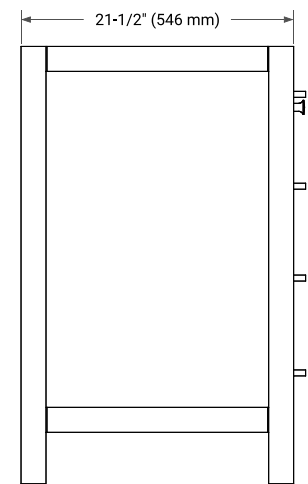

BASE CABINET DIMENSIONS

54" W x 21.5" D x 34.5" H

FEATURES

- Solid wood frame & plywood panels
- Dovetail drawers and joints
- Soft closing doors & drawers

HARDWARE FINISHES

Brushed Nickel Satin Brass Matte Black Polished Chrome

AVAILABLE COLORS

White Grey Midnight Blue Espresso White Oak

FRONT VIEW

SIDE VIEW

PLAN VIEW

OVERALL DIMENSIONS

55" W x 22" D x 1.5" H

COUNTERTOP OPTIONS

Carrara Marble

White Quartz

FEATURES

- Solid countertop with mitered edges & seams
- Undermount white oval sink
- Pre-drilled for 8" widespread faucet

INCLUDED

- Countertop
- Matching Backsplash
- Oval Sink

COUNTERTOP PLAN VIEW

EDGE SIDE VIEW

THREE DIMENSIONAL COUNTERTOP VIEW