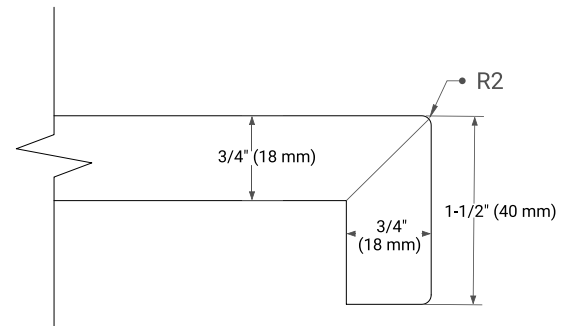

AVAILABLE COLORS

White Grey Midnight Blue Espresso White Oak

FRONT VIEW

SIDE VIEW

PLAN VIEW

OVERALL DIMENSIONS

55" W x 22" D x 1.5" H

COUNTERTOP OPTIONS

Carrara Marble

White Quartz

FEATURES

- Solid countertop with mitered edges & seams
- Undermount white oval sink
- Pre-drilled for 8" widespread faucet

INCLUDED

- Countertop
- Matching Backsplash
- Oval Sink

COUNTERTOP PLAN VIEW

EDGE SIDE VIEW

THREE DIMENSIONAL COUNTERTOP VIEW