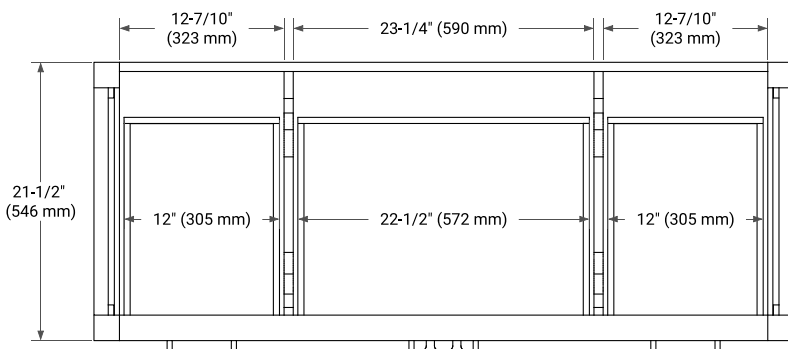

BASE CABINET DIMENSIONS

54" W x 21.5" D x 34.5" H

FEATURES

- Solid wood frame & plywood panels
- Dovetail drawers and joints
- Soft closing doors & drawers

HARDWARE FINISHES

Brushed Nickel Satin Brass Matte Black Polished Chrome

AVAILABLE COLORS

White Grey Midnight Blue Espresso White Oak

FRONT VIEW

SIDE VIEW

PLAN VIEW

OVERALL DIMENSIONS

55" W x 22" D x 1.5" H

COUNTERTOP OPTIONS

COUNTERTOP PLAN VIEW

EDGE SIDE VIEW

THREE DIMENSIONAL COUNTERTOP VIEW