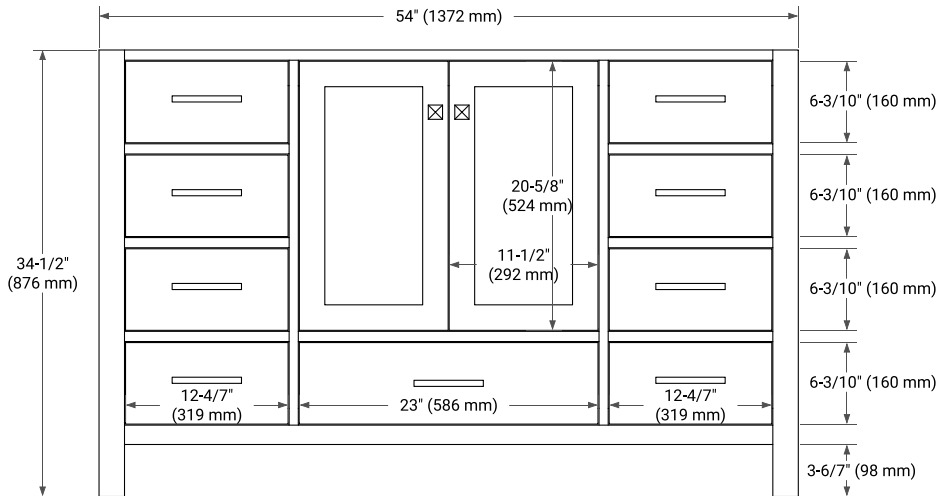

BASE CABINET DIMENSIONS

54" W x 21.5" D x 34.5" H

FEATURES

- Solid wood frame & plywood panels
- Dovetail drawers and joints
- Soft closing doors & drawers

HARDWARE FINISHES

Brushed Nickel Satin Brass Matte Black Polished Chrome

AVAILABLE COLORS

White Grey Midnight Blue Espresso White Oak

FRONT VIEW

SIDE VIEW

PLAN VIEW

OVERALL DIMENSIONS

55" W x 22" D x 1.5" H

COUNTERTOP OPTIONS

Carrara Marble

White Quartz

FEATURES

- Solid countertop with mitered edges & seams
- Undermount white oval sink
- Pre-drilled for 8" widespread faucet

INCLUDED

- Countertop
- Matching Backsplash
- Oval Sink

COUNTERTOP PLAN VIEW

EDGE SIDE VIEW

THREE DIMENSIONAL COUNTERTOP VIEW