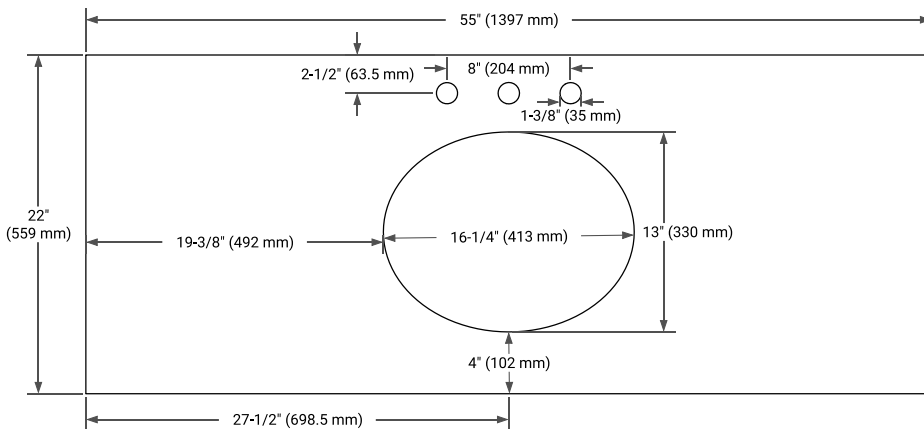

AVAILABLE COLORS

White Grey Midnight Blue Espresso White Oak

FRONT VIEW

SIDE VIEW

PLAN VIEW

OVERALL DIMENSIONS

55" W x 22" D x 1.5" H

COUNTERTOP OPTIONS

Carrara Marble

White Quartz

FEATURES

- Solid countertop with mitered edges & seams
- Undermount white oval sink
- Pre-drilled for 8" widespread faucet

INCLUDED

- Countertop
- Matching Backsplash
- Oval Sink

COUNTERTOP PLAN VIEW

EDGE SIDE VIEW

THREE DIMENSIONAL COUNTERTOP VIEW