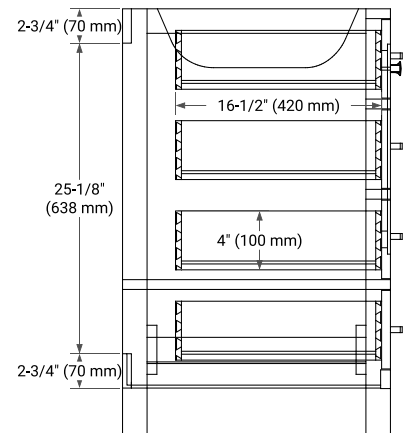

BASE CABINET DIMENSIONS

54" W x 21.5" D x 34.5" H

FEATURES

- Solid wood frame & plywood panels
- Dovetail drawers and joints
- Soft closing doors & drawers

HARDWARE FINISHES

Brushed Nickel Satin Brass Matte Black Polished Chrome

AVAILABLE COLORS

White Grey Midnight Blue Espresso White Oak

FRONT VIEW

SIDE VIEW

PLAN VIEW

OVERALL DIMENSIONS

55" W x 22" D x 1.5" H

COUNTERTOP OPTIONS

Carrara Marble

White Quartz

FEATURES

- Solid countertop with mitered edges & seams
- Undermount white oval sink
- Pre-drilled for 8" widespread faucet

INCLUDED

- Countertop
- Matching Backsplash
- Oval Sink

COUNTERTOP PLAN VIEW

EDGE SIDE VIEW

THREE DIMENSIONAL COUNTERTOP VIEW