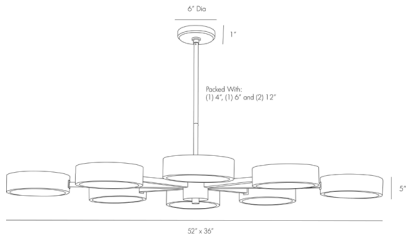

ARTERIOS

LINUS STARBURST CHANDELIER

89097

H: 7 IN, W: 52 IN, D: 36 IN

Pale Brass

Contract Suitable As Is

Minimalist, modern and oh so cool. The eight-light Linus Chandelier's muted pale brass finish is perfectly complemented by its polished black nickel details. The tempered, frosted glass diffusers serve dual functions; creating softer light below and shining additional light to the chandelier's frame, spotlighting its bold finish. Additional pipe available (PIPE-182). Also in heritage brass finish (89117) and a linear style (89443). Damp-rated, although limited covered outdoor conditions may

APPEARANCE

Material	Glass, Steel
Finish	Black Nickel, Frosted, Heritage Brass
Top Coat/Sealant	true

DIMENSIONS

Chandelier	H: 5 IN, W: 52 IN, D: 36 IN
Minimum Hanging Height	7 IN
Maximum Hanging Height	41 IN
Canopy	H: 1 IN, Dia: 6.00 IN

WIRING

Rating	Damp
Cord	10 FT IN, Clear/Silver, SVT
Socket	8, Type B=E12 Other
Maximum Watt	60
Voltage	110-120 V

CERTIFICATIONS

Cerifications	Mexico Australia, European Union, United Arab Emirates, United States, Canada
---------------	---

COMPLIANCY

UL/ETL	Yes
CB	Yes
RoHS	true

SHIPPING

Product Weight	16 LBS
Gross Weight 1	29.45 LBS
Shipping Box 1	H: 8 IN, L: 50 IN, W: 37 IN

REPLACEMENT PARTS

Replacement Part 1	PIPE-172, PIPE-225
Replacement Part 2	CANOPY-266, CANOPY-267