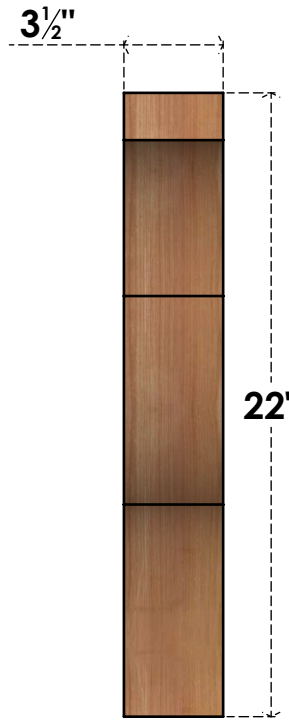

BRC04X18X22FST00SWR

3 1/2"W X 18"D X 22"H FUNSTON SMOOTH BRACE, WESTERN RED CEDAR

SIDE

FRONT

EKENA MILLWORK
 2300 WEST MAIN ST.
 CLARKSVILLE, TX 75426
 TOLL FREE: 866-607-0453
 WWW.EKENAMILLWORK.COM

NOTES

1. INSTALLATION TO BE COMPLETED IN ACCORDANCE WITH MANUFACTURER'S SPECIFICATIONS.
2. DRAWING MAY NOT BE TO SCALE
3. THIS DRAWING IS INTENDED FOR DESIGN AND PLANNING PURPOSES ONLY.
4. ALL INFORMATION CONTAINED HEREIN WAS CURRENT AT THE TIME OF DEVELOPMENT BUT MUST BE REVIEWED AND APPROVED BY THE PRODUCT MANUFACTURER TO BE CONSIDERED ACCURATE.
5. PRODUCTS ARE NOT KILN DRIED. THIS ITEM IS UNIQUE AND WILL CONTAIN THE NATURAL VARIATIONS THAT THE WOOD SPECIES OFFERS. THIS MAY RESULT IN VARIATIONS UP TO 1/4"