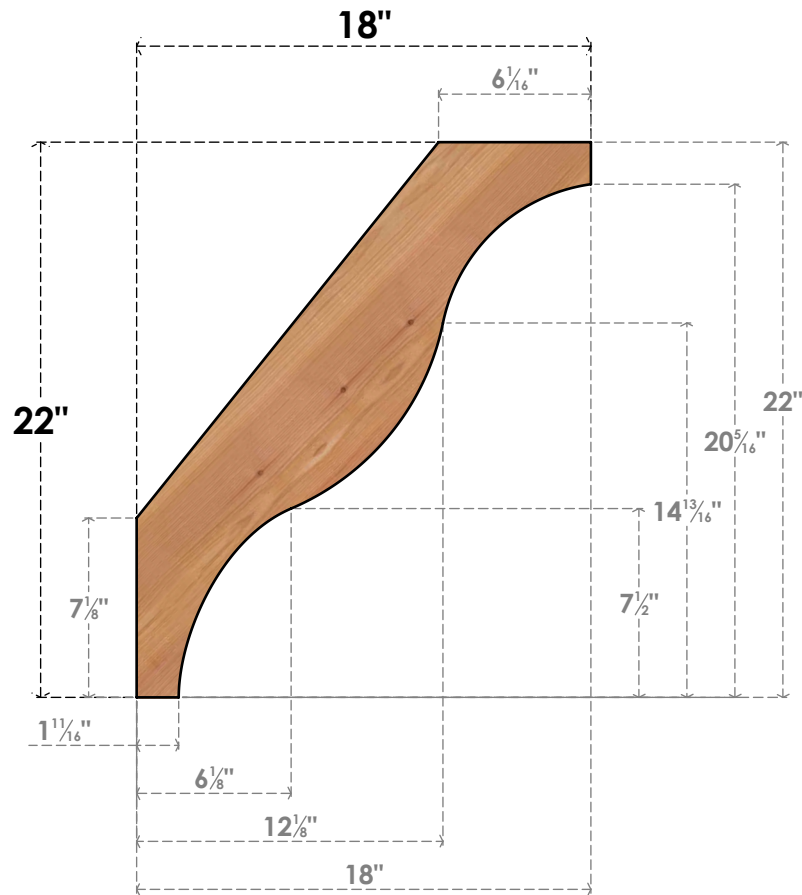

BRC04X18X22FST00SWR

3 1/2"W X 18"D X 22"H FUNSTON SMOOTH BRACE, WESTERN RED CEDAR

SIDE

FRONT

EKENA MILLWORK
 2300 WEST MAIN ST.
 CLARKSVILLE, TX 75426
 TOLL FREE: 866-607-0453
 WWW.EKENAMILLWORK.COM

NOTES

1. INSTALLATION TO BE COMPLETED IN ACCORDANCE WITH MANUFACTURER'S SPECIFICATIONS.
2. DRAWING MAY NOT BE TO SCALE
3. THIS DRAWING IS INTENDED FOR DESIGN AND PLANNING PURPOSES ONLY.
4. ALL INFORMATION CONTAINED HEREIN WAS CURRENT AT THE TIME OF DEVELOPMENT BUT MUST BE REVIEWED AND APPROVED BY THE PRODUCT MANUFACTURER TO BE CONSIDERED ACCURATE.
5. PRODUCTS ARE NOT KILN DRIED. THIS ITEM IS UNIQUE AND WILL CONTAIN THE NATURAL VARIATIONS THAT THE WOOD SPECIES OFFERS. THIS MAY RESULT IN VARIATIONS UP TO 1/4"