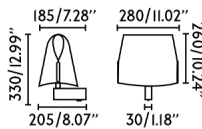

General characteristics

Fixation	Wall
voltage	120V
Hertz	60Hz
Switch type	On/Off
Max. Power	15W

Material

Body/Structure	Steel
Screen	Parchment

Finish

Body/Structure	Black
Screen	Beige
Location	Dry locations only
US Certification	Fijas cETLus