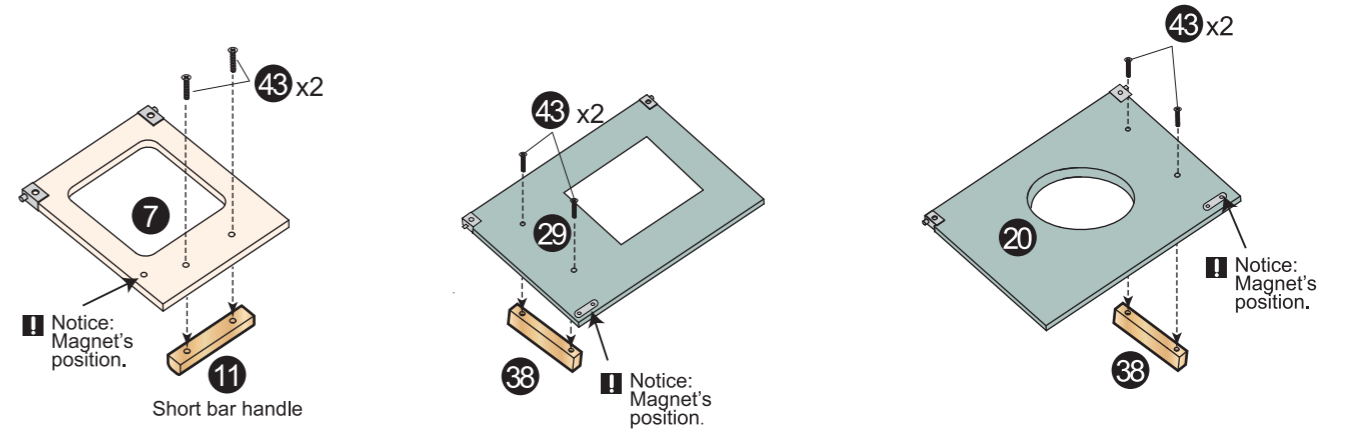

JOANNA'S DREAM DOLLHOUSE (WG360)

Assembly Instruction

*Please follow this instruction to avoid assembly errors.
*For customer service, please contact **E-mail: shop@robud.com**

⚠ WARNING:

CHOKING HAZARD-Small parts. Not suitable for children under 3 years.
Toys intended to be assembled by an adult. Children should use the product under adult's guidance.
After opening the package, please keep the packaging items such as plastic film or bags away from babies and children to avoid danger of suffocation.

x1	x1	x1	x1	x1	x1	x1	x1	x1
x1	x1	x1	x1	x1	x1	x1	x3	x1
x1	x1	x1	x1	x1	x1	x1	x1	x1
x1	x1	x3	x1	x1	x3	x1	x1	x1
x1	x2	x6	x3	x12	x34	x9	x6	

1

2

3