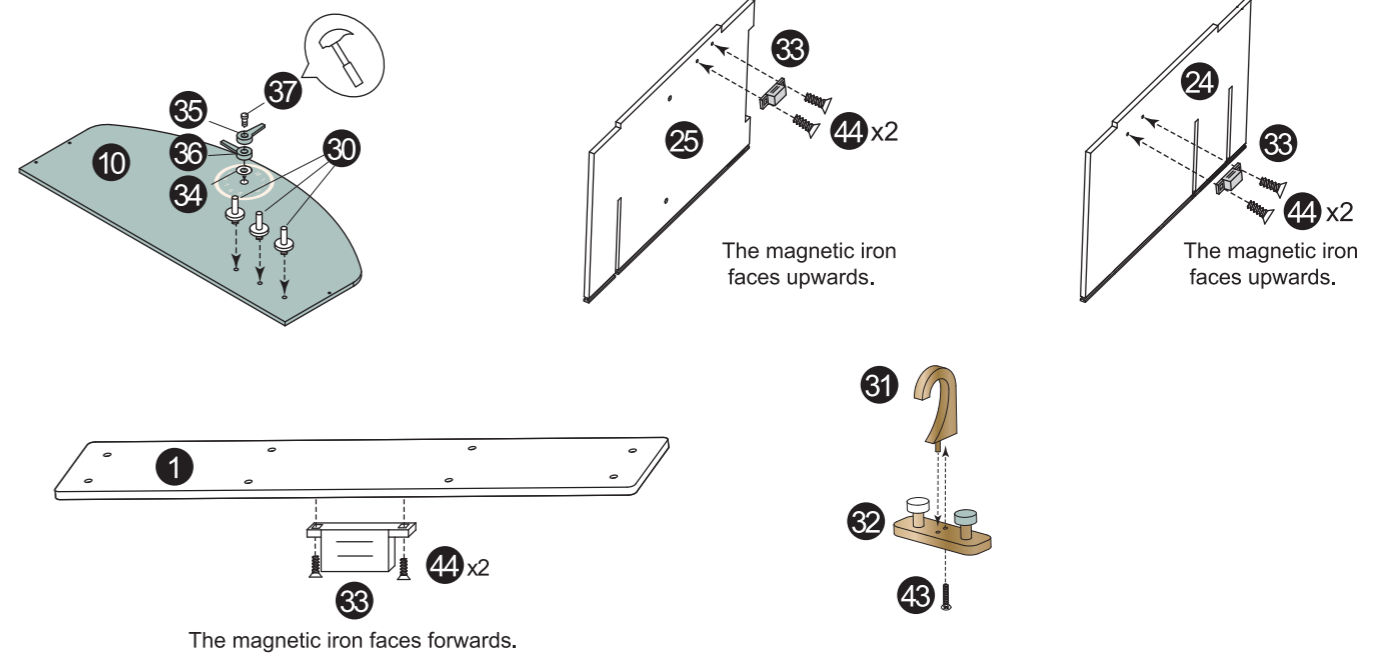

JOANNA'S DREAM DOLLHOUSE (WG360)

Assembly Instruction

*Please follow this instruction to avoid assembly errors.
 *For customer service, please contact **E-mail: shop@robud.com**

⚠ WARNING:

CHOKING HAZARD-Small parts. Not suitable for children under 3 years.
 Toys intended to be assembled by an adult. Children should use the product under adult's guidance.
 After opening the package, please keep the packaging items such as plastic film or bags away from babies and children to avoid danger of suffocation.

x1	x1	x1	x1	x1	x1	x1	x1	x1
x1	x1	x1	x1	x1	x1	x1	x3	x1
x1	x1	x1	x1	x1	x1	x1	x1	x1
x1	x1	x3	x1	x1	x3	x1	x1	x1
x1	x2	x6	x3	x12	x34	x9	x6	

1

2

3