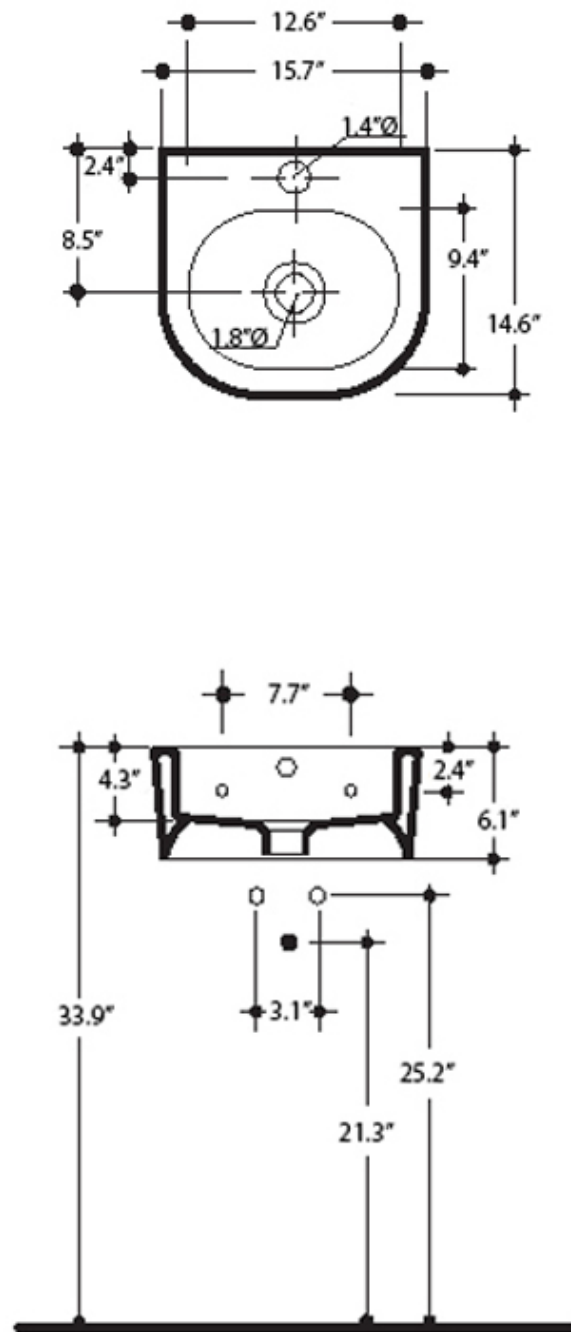

Related Items:

- WSBC 53991 | Push Waste Drain
- WSBC 53922 | Decorative Trap

Finishes:

 Ceramic White

SKU# | Options:

- Flo 3149 | Ceramic White

* WS Bath Collections reserves the right to revise dimensions or information on this sheet without notice

Collection Flo	Model Flo 3149	Dimensions Metric <i>1 inch = 2.54 cm</i> <i>1 inch = 25.4 mm</i>	 1051 Lea Drive - Collegeville, PA 19426 Tel. 215 513 9400 - Fax 610 831 0215 www.ws bathcollections.com - info@ws bathcollections.com
----------------------------	----------------------------	---	---

Collection
Flo

Model |
Flo 3149

Dimensions Metric
1 inch = 2.54 cm
1 inch = 25.4 mm

WS[®]
BATH
COLLECTIONS

1051 Lea Drive - Collegeville, PA 19426
Tel. 215 513 9400 - Fax 610 831 0215
www.ws bathcollections.com - info@ws bathcollections.com

Silicone (optional)

Collection
Flo

Model |
Flo 3149

Dimensions Metric
1 inch = 2.54 cm
1 inch = 25.4 mm

WS®
BATH
COLLECTIONS

1051 Lea Drive - Collegeville, PA 19426
Tel. 215 513 9400 - Fax 610 831 0215
www.ws bathcollections.com - info@ws bathcollections.com