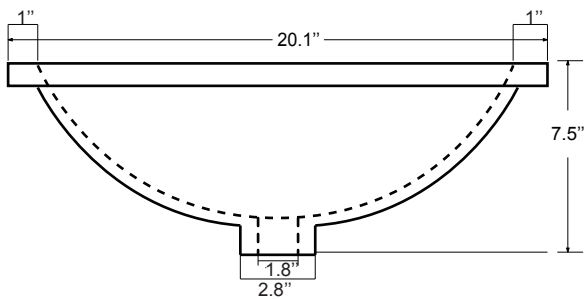

## Dimensions

Front

Back

Side

Top

## Dimensions:

- 48"×22"×34-1/8" (With Top)
- 47"×21 3/8"×33 3/8" (Vanity Only)

## Dimensions:

Countertop: 48"×22"×0.75"

Rectangle undermount basin: 20.1"×15.2"×7.5"