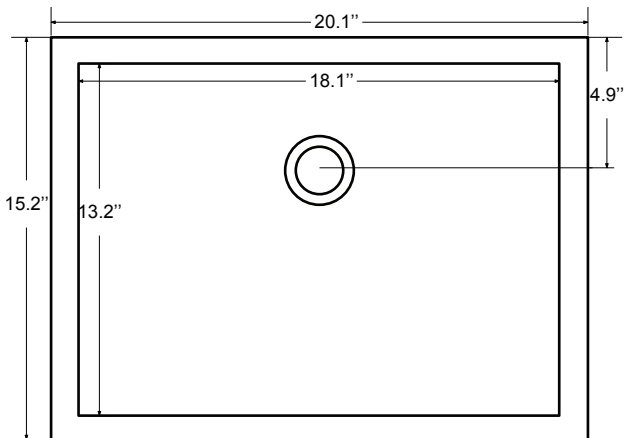

## Dimensions

Front

Back

Side

Top

## Dimensions:

- 48"×22"×34-1/8" (With Top)
- 47"×21 3/8"×33 3/8" (Vanity Only)

## Dimensions:

Countertop: 48"×22"×0.75"

Rectangle undermount basin: 20.1"×15.2"×7.5"