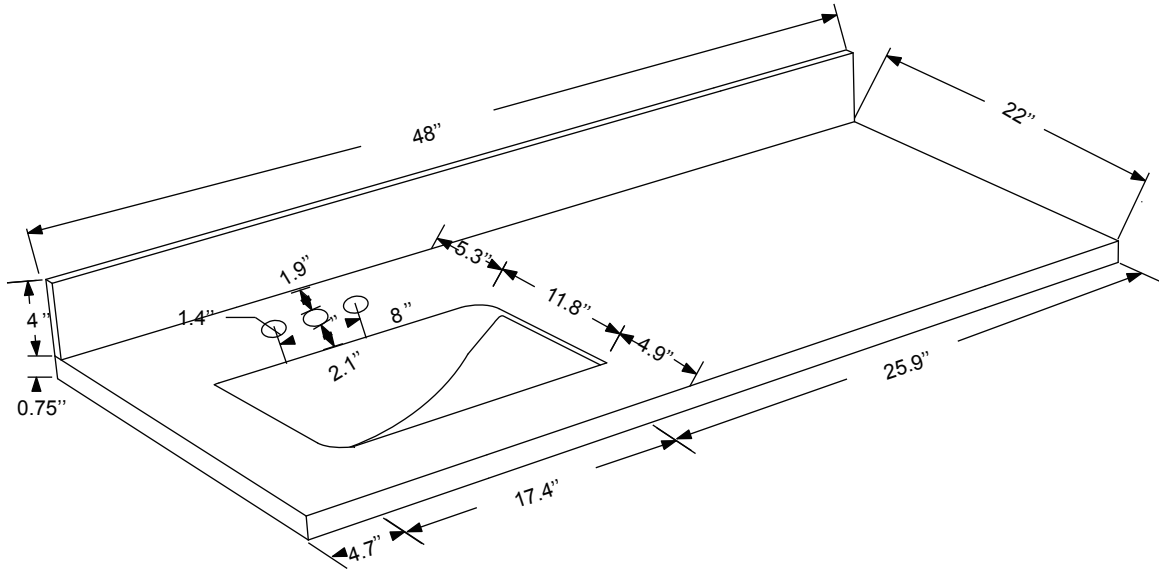

## Dimensions

Front

Back

Side

Top

## Dimensions:

- 48"×22"×34-1/8" (With Top)
- 47"×21 3/8"×33 3/8" (Vanity Only)

## Dimensions:

Countertop: 48"×22"×0.75"

Rectangle undermount basin: 20.1"×15.2"×7.5"