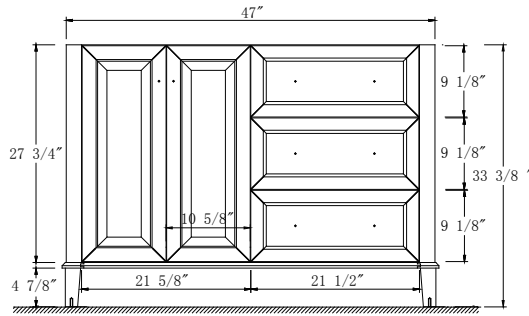

## Dimensions

Front

Back

Side

Top

## Dimensions:

- 48"×22"×34-1/8" (With Top)
- 47"×21 3/8"×33 3/8" (Vanity Only)

## Dimensions:

Countertop: 48"×22"×0.75"

Rectangle undermount basin: 20.1"×15.2"×7.5"