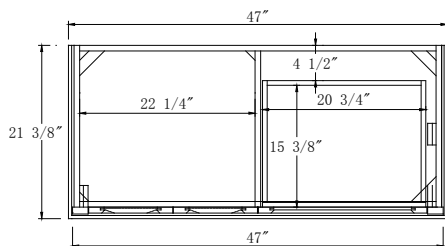

## Dimensions

Front

Back

Side

Top

## Dimensions:

- 48"×22"×34-1/8" (With Top)
- 47"×21 3/8"×33 3/8" (Vanity Only)

## Dimensions:

Countertop: 48"×22"×0.75"

Rectangle undermount basin: 20.1"×15.2"×7.5"