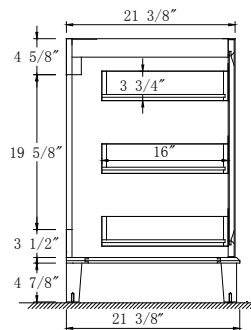

## Dimensions

Front

Back

Side

Top

## Dimensions:

- 48"×22"×34-1/8" (With Top)
- 47"×21 3/8"×33 3/8" (Vanity Only)

## Dimensions:

Countertop: 48"×22"×0.75"

Rectangle undermount basin: 20.1"×15.2"×7.5"