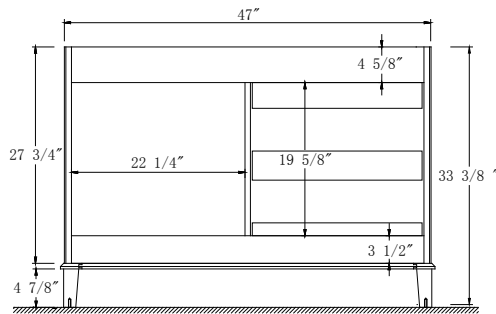

## Dimensions

Front

Back

Side

Top

## Dimensions:

- 48"×22"×34-1/8" (With Top)
- 47"×21 3/8"×33 3/8" (Vanity Only)

## Dimensions:

Countertop: 48"×22"×0.75"

Rectangle undermount basin: 20.1"×15.2"×7.5"