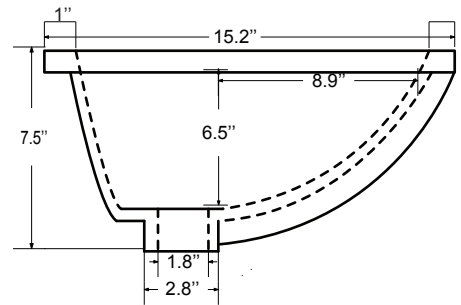

## Dimensions

Front

Back

Side

Top

## Dimensions:

- 48"×22"×34-1/8" (With Top)
- 47"×21 3/8"×33 3/8" (Vanity Only)

## Dimensions:

Countertop: 48"×22"×0.75"

Rectangle undermount basin: 20.1"×15.2"×7.5"