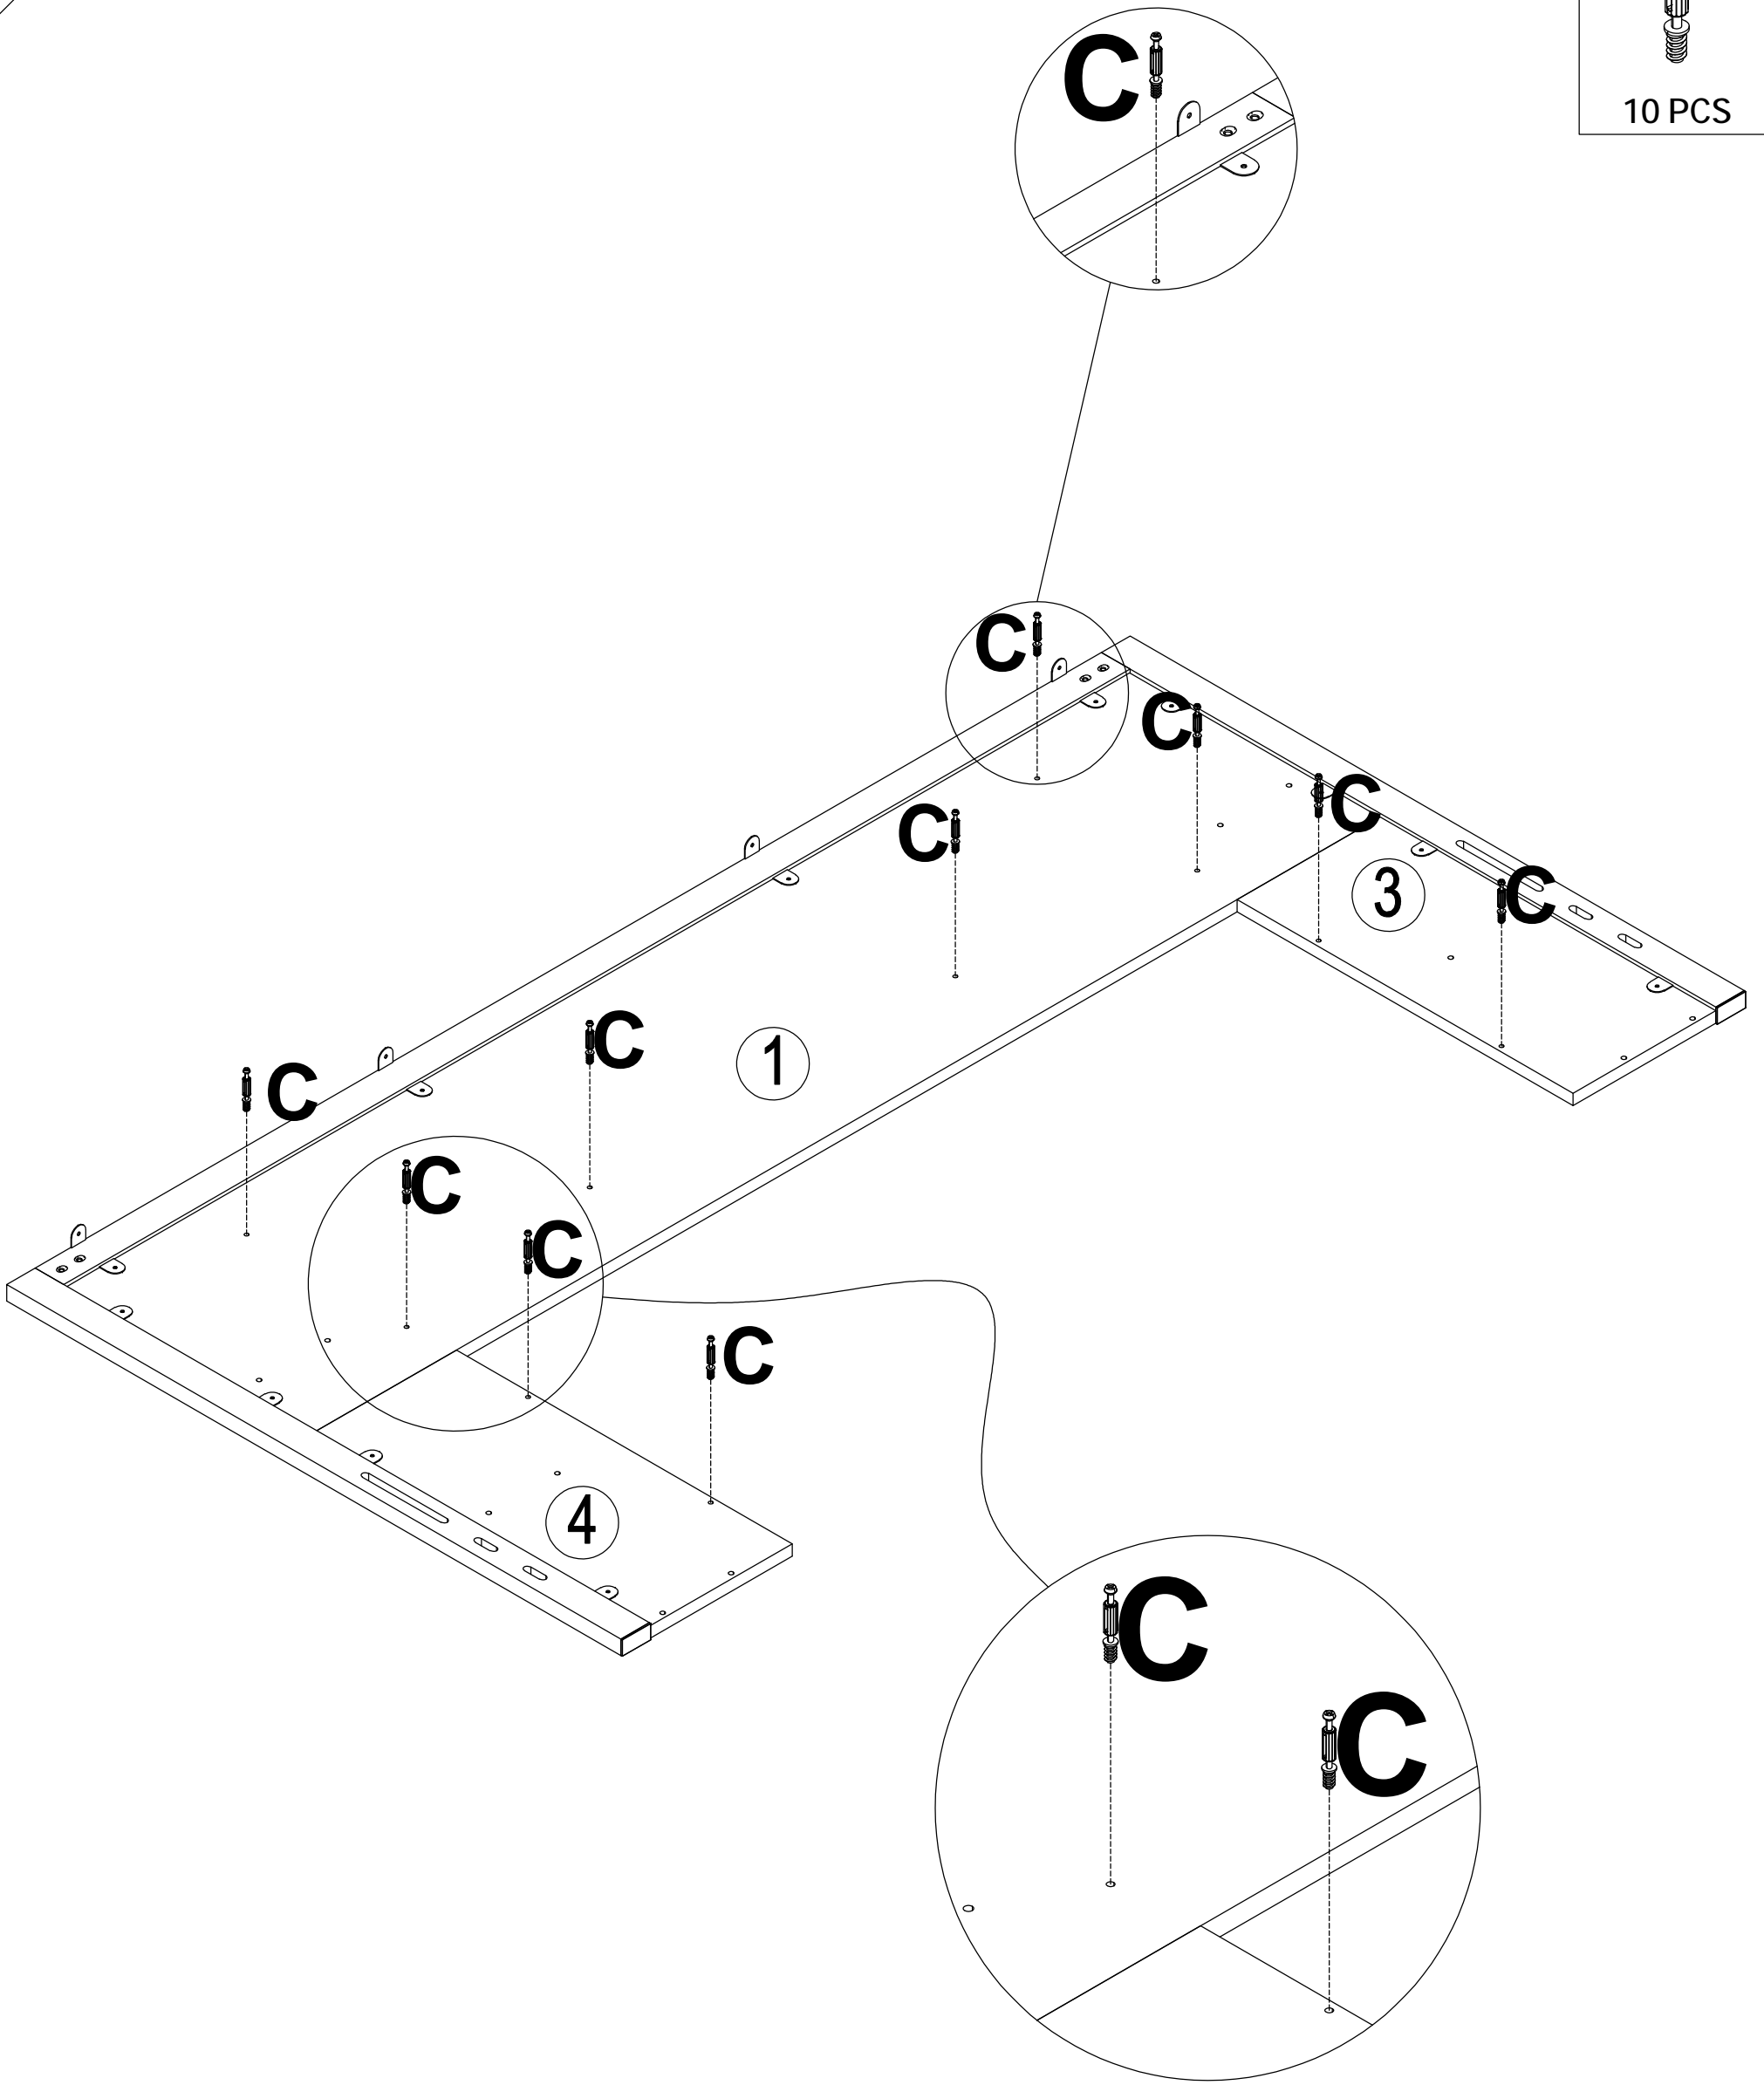

3

C M5x42

10 PCS