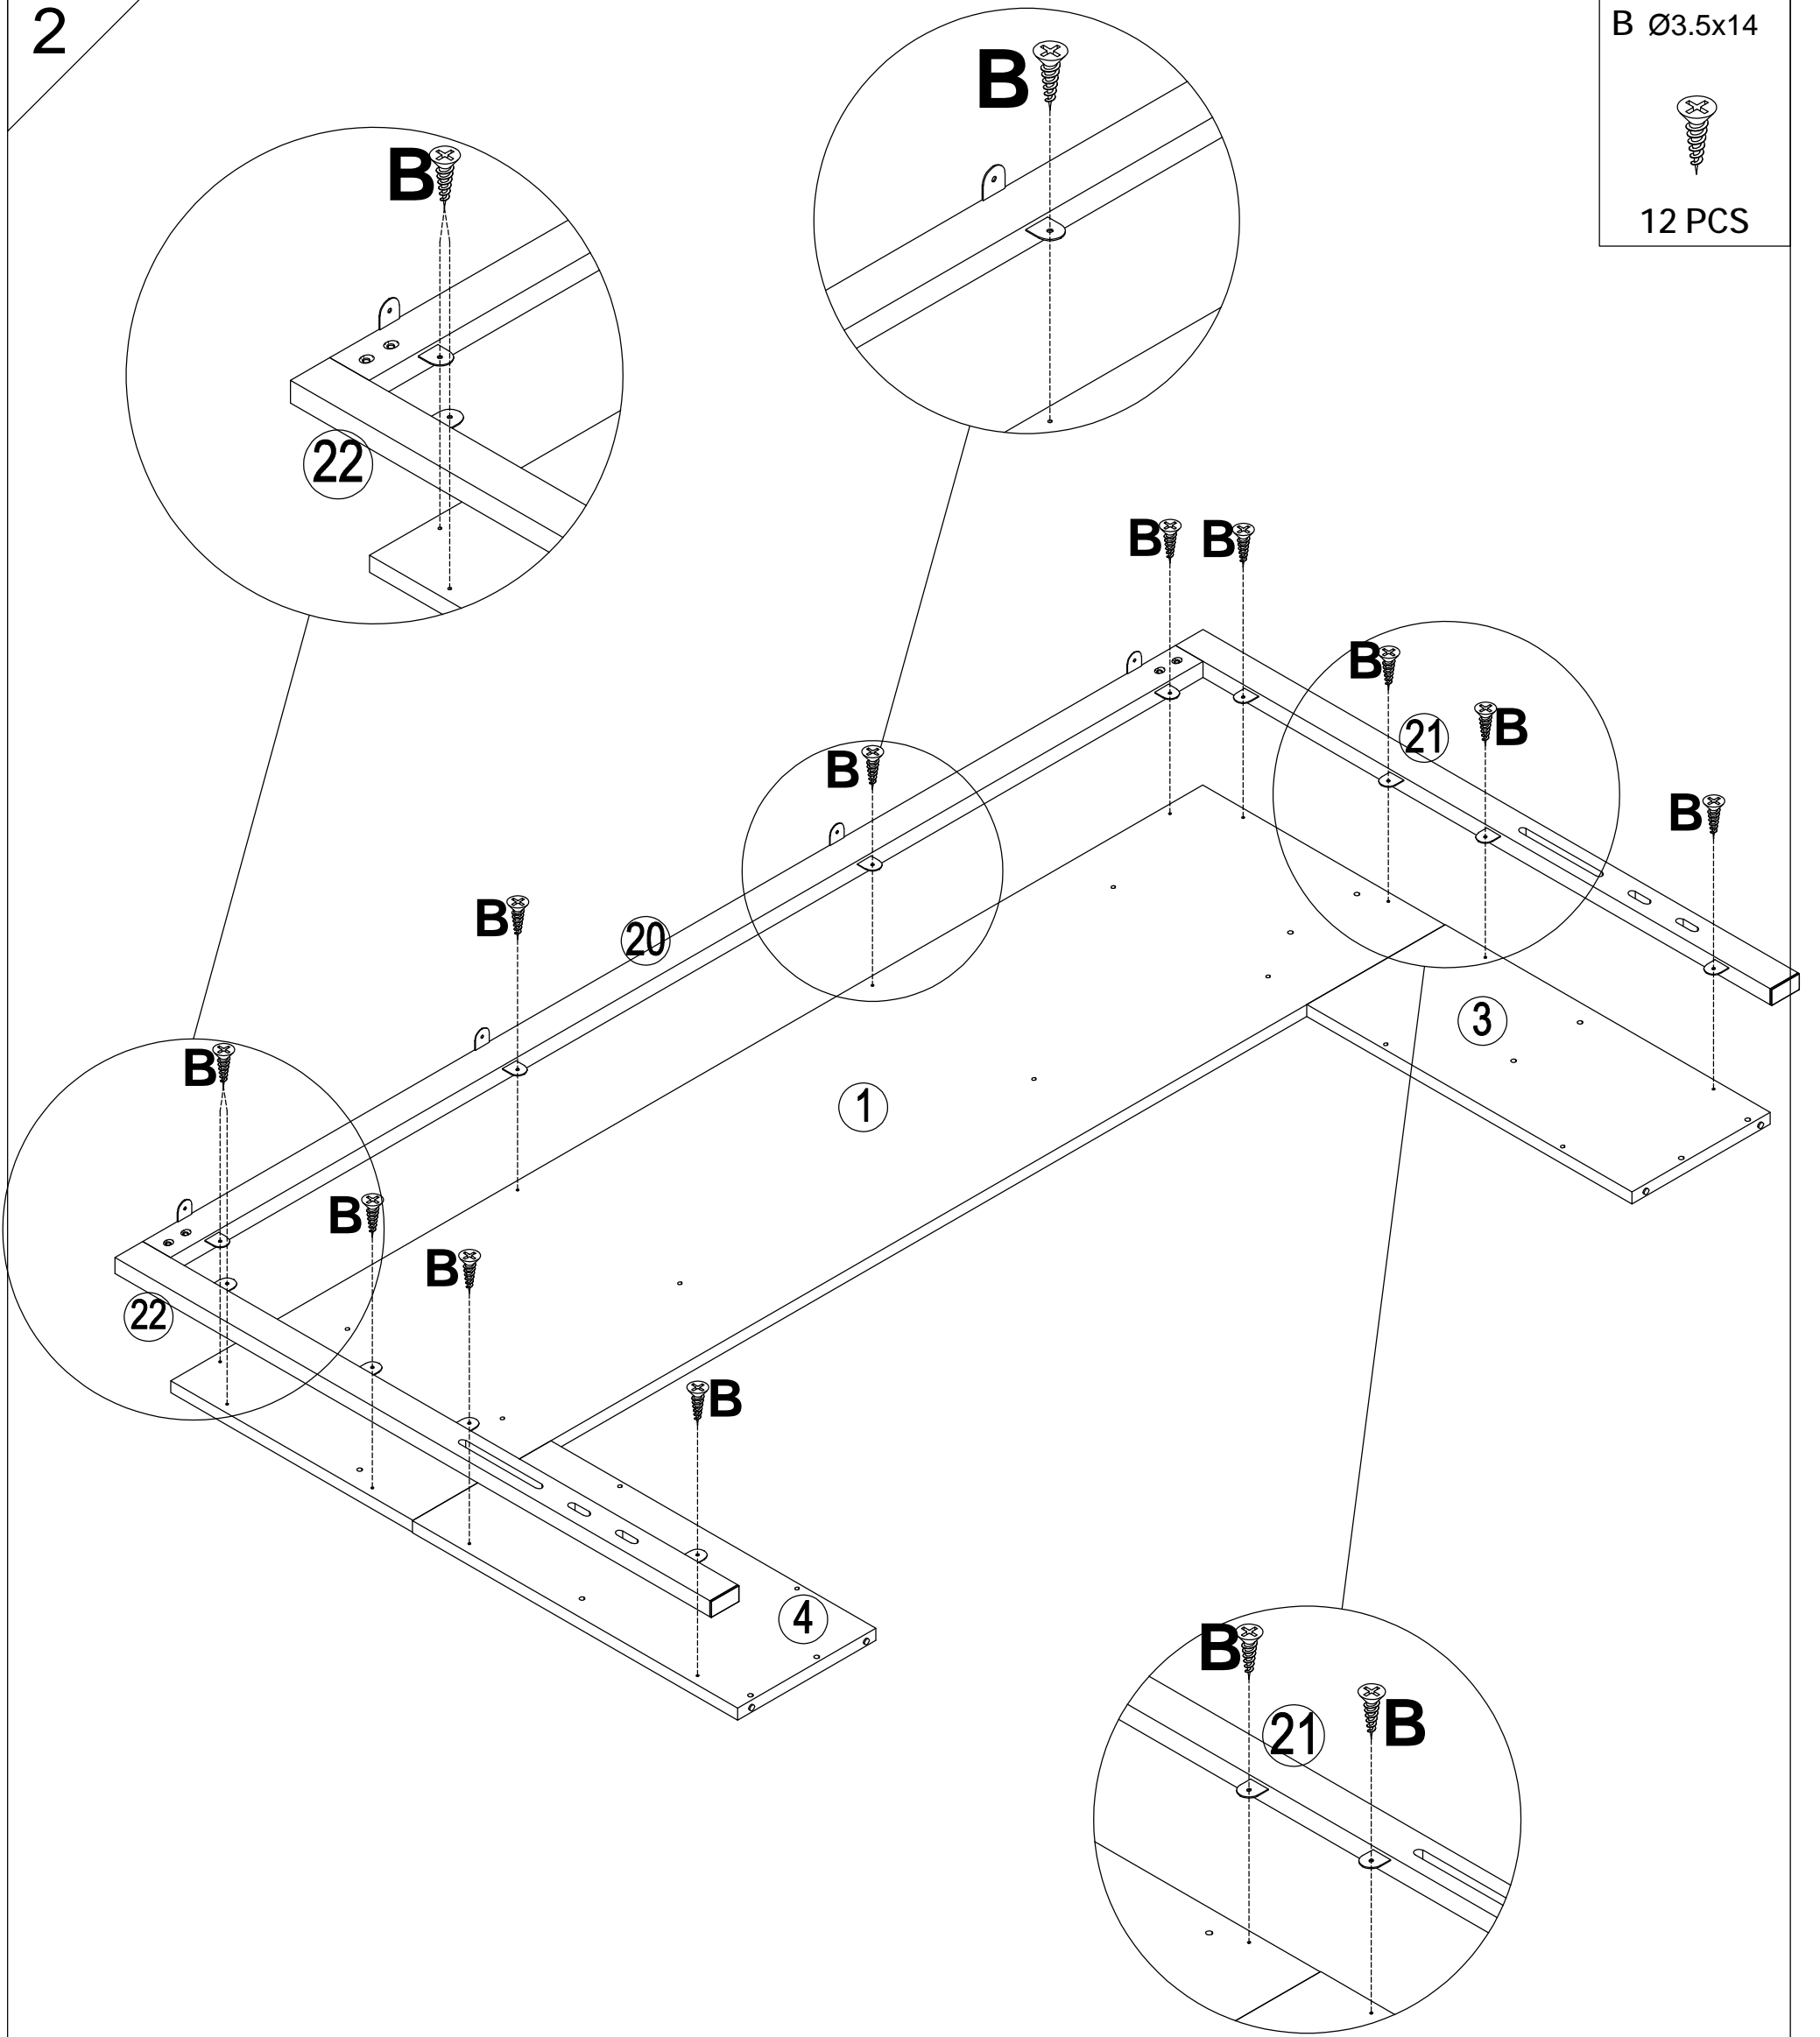

### Cam Lock Fastening System

This Cam Lock Fastening System will be used throughout the assembly process

1

A M6x12

4 PCS

2

B Ø3.5x14

12 PCS