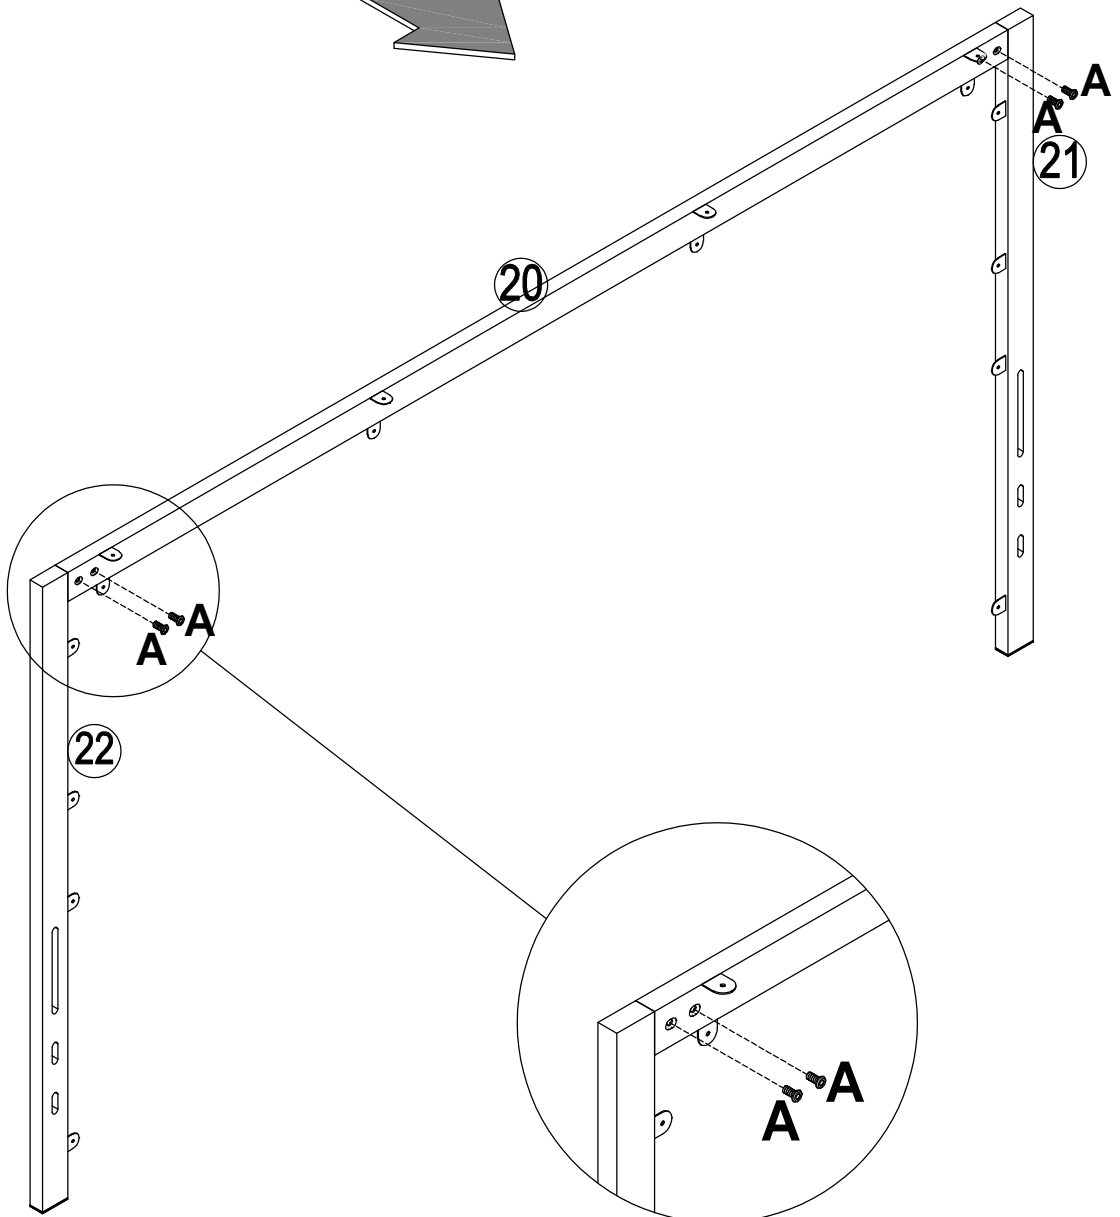

### Cam Lock Fastening System

This Cam Lock Fastening System will be used throughout the assembly process

1

A M6x12

4 PCS

2

B Ø3.5x14

12 PCS