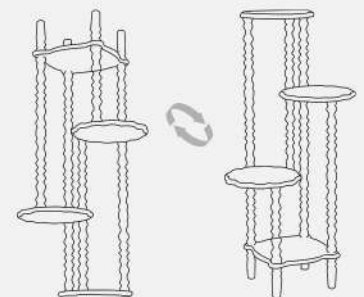

Step 4: Install the middle panel (hole on the left).
Use 1 short threaded rods.

Step 5: Install the posts and threaded rods. Use 1 short post, 3 long posts, 1 long threaded rod, and 2 short threaded rods.

Step 6: Identify the middle panel.
Choose the one with the screw hole on the right side when viewed from the back.

Step 7: Install the middle panel (hole on the right).
Use 1 short threaded rod and 1 round head screw.

Step 8: Install the remaining posts and threaded rods. Use 2 short posts, 2 long posts, and 4 long threaded rods.

Step 9: Attach the bottom panel.

Step 10: Gently flip the plant stand over.
You're done!