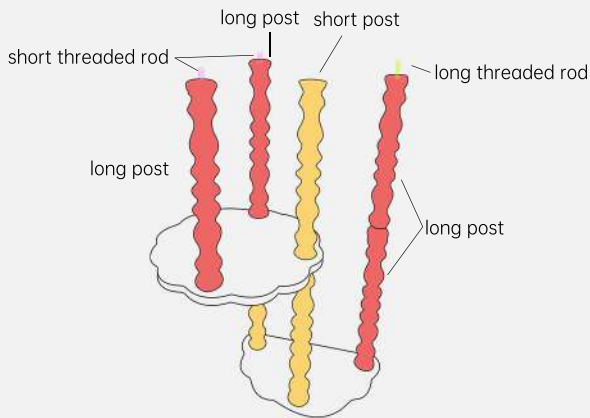

Installation Steps

- Long post (6pcs)
- Short post (5pcs)
- Long Threaded Rod (7pcs) ●
- Short Threaded Rod (8pcs) ●
- Round Head Screw (1pc) ●

Step 1: Start with the top panel.
Use 1 top panel and 3 short threaded rods.

Step 2: Install the posts and threaded rods. Use 2 short posts, 1 long post, 2 long threaded rods, and 1 short threaded rod.

Step 3: Identify the middle panels. Choose the one with the screw hole on the left side when viewed from the back.

Step 4: Install the middle panel (hole on the left).
Use 1 short threaded rods.

Step 5: Install the posts and threaded rods. Use 1 short post, 3 long posts, 1 long threaded rod, and 2 short threaded rods.

Step 6: Identify the middle panel.
Choose the one with the screw hole on the right side when viewed from the back.

Step 7: Install the middle panel (hole on the right).
Use 1 short threaded rod and 1 round head screw.

Step 8: Install the remaining posts and threaded rods. Use 2 short posts, 2 long posts, and 4 long threaded rods.

Step 9: Attach the bottom panel.

Step 10: Gently flip the plant stand over.
You're done!

Install the 4 legs and 4 felt pads.