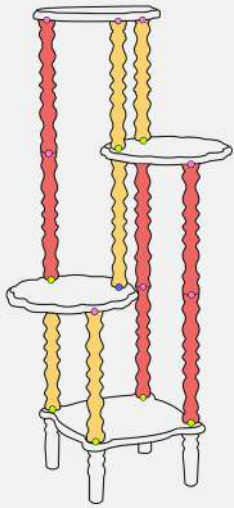

NKgiag

Vintage Corner Display Shelf

Product Size

Product Details

Material:
Solid rubberwood

Finish:
Safe & Handmade

Color:
Walnut or Black

Style:
Vintage Elegance

Care Guide

Keep away from sunlight and moisture
Wipe with a soft cloth, avoid harsh cleaners

Part List

Top Panel (1pc)

Bottom Panel (1pc)

Shortest leg (4pcs)

Felt pads (4 pcs)

Allen key (1 pc)

Middle Panel (2pcs)

Short Threaded Rod (8pc)

Long Threaded Rod (7pc)

Short post (5pcs)

Round Head Screw (1pc)

Long post (6pcs)

After-Sales Service

1-Year Limited Warranty

For any issues, contact: NKgiag@Outlook.com

Installation Steps

- Long post (6pcs)
- Short post (5pcs)
- Long Threaded Rod (7pcs) ●
- Short Threaded Rod (8pcs) ●
- Round Head Screw (1pc) ●

Step 1: Start with the top panel.
Use 1 top panel and 3 short threaded rods.