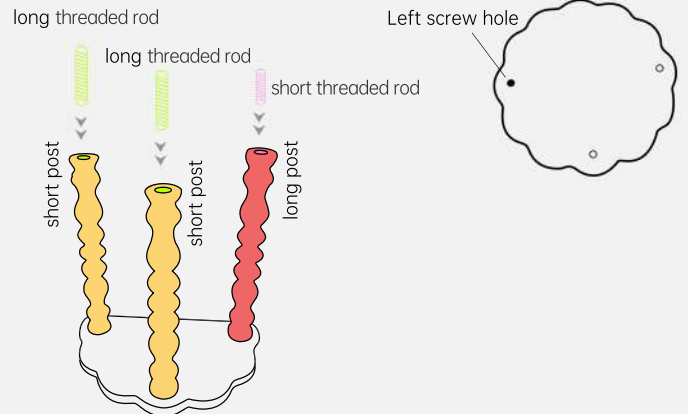

For any issues, contact: NKgiag@Outlook.com

Installation Steps

- Long post (6pcs)
- Short post (5pcs)
- Long Threaded Rod (7pcs) ●
- Short Threaded Rod (8pcs) ●
- Round Head Screw (1pc) ●

Step 1: Start with the top panel.
Use 1 top panel and 3 short threaded rods.

Step 2: Install the posts and threaded rods. Use 2 short posts, 1 long post, 2 long threaded rods, and 1 short threaded rod.

Step 3: Identify the middle panels. Choose the one with the screw hole on the left side when viewed from the back.