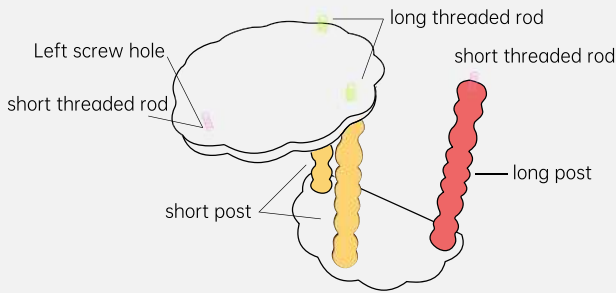

Step 4: Install the middle panel (hole on the left).
Use 1 short threaded rods.

Step 5: Install the posts and threaded rods. Use 1 short post, 3 long posts, 1 long threaded rod, and 2 short threaded rods.