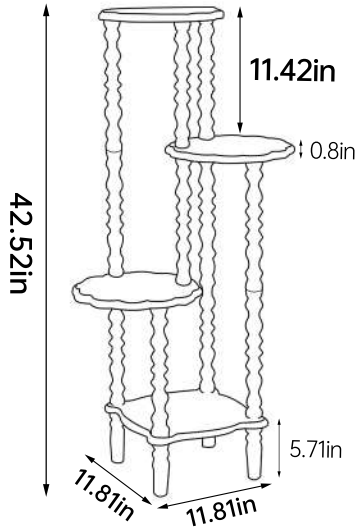

NKgiag

Vintage Corner Display Shelf

Product Size

Product Details

Material:
Solid rubberwood

Finish:
Safe & Handmade

Color:
Walnut or Black

Style:
Vintage Elegance

Care Guide

Keep away from sunlight and moisture
Wipe with a soft cloth, avoid harsh cleaners

Part List

Top Panel (1pc)

Bottom Panel (1pc)

Shortest leg (4pcs)

Felt pads (4 pcs)

Allen key (1 pc)

Middle Panel (2pcs)

Short Threaded Rod (8pc)

Long Threaded Rod (7pc)

Short post (5pcs)

Round Head Screw (1pc)

Long post (6pcs)

After-Sales Service

1-Year Limited Warranty

For any issues, contact: NKgiag@Outlook.com

Installation Steps

- Long post (6pcs)
- Short post (5pcs)
- Long Threaded Rod (7pcs) ●
- Short Threaded Rod (8pcs) ●
- Round Head Screw (1pc) ●

Step 1: Start with the top panel.
Use 1 top panel and 3 short threaded rods.