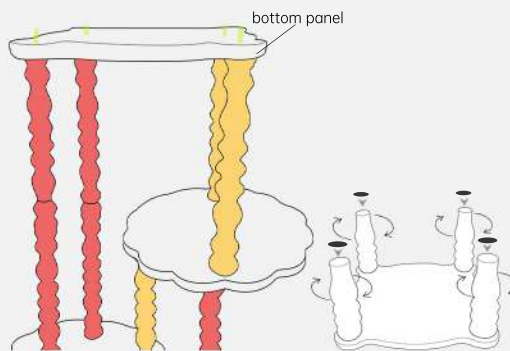

Step 4: Install the middle panel (hole on the left).
Use 1 short threaded rods.

Step 5: Install the posts and threaded rods. Use 1 short post, 3 long posts, 1 long threaded rod, and 2 short threaded rods.

Step 6: Identify the middle panel.
Choose the one with the screw hole on the right side when viewed from the back.

Step 7: Install the middle panel (hole on the right).
Use 1 short threaded rod and 1 round head screw.

Step 8: Install the remaining posts and threaded rods. Use 2 short posts, 2 long posts, and 4 long threaded rods.

Step 9: Attach the bottom panel.

Step 10: Gently flip the plant stand over.
You're done!