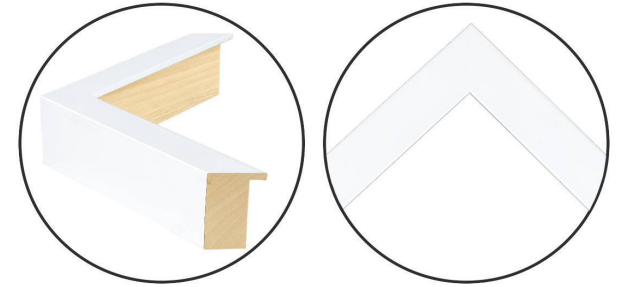

# WENDOVER ART GROUP

---

ITEM NUMBER : **WMS0194**

TITLE : **Shape Shifter 6**

OUTWARD DIMENSION (W X H) : **25.5" x 33.5"**

FRAME (WIDTH X DEPTH) : **MC2329 | 1" x 2.13"**

FRAME FINISH : **Standard Frame**

**Matte White**

DESCRIPTION :

**Giclee on Matte Paper, Straight Cut and Floated on Mat,  
Framed in Shadowbox**