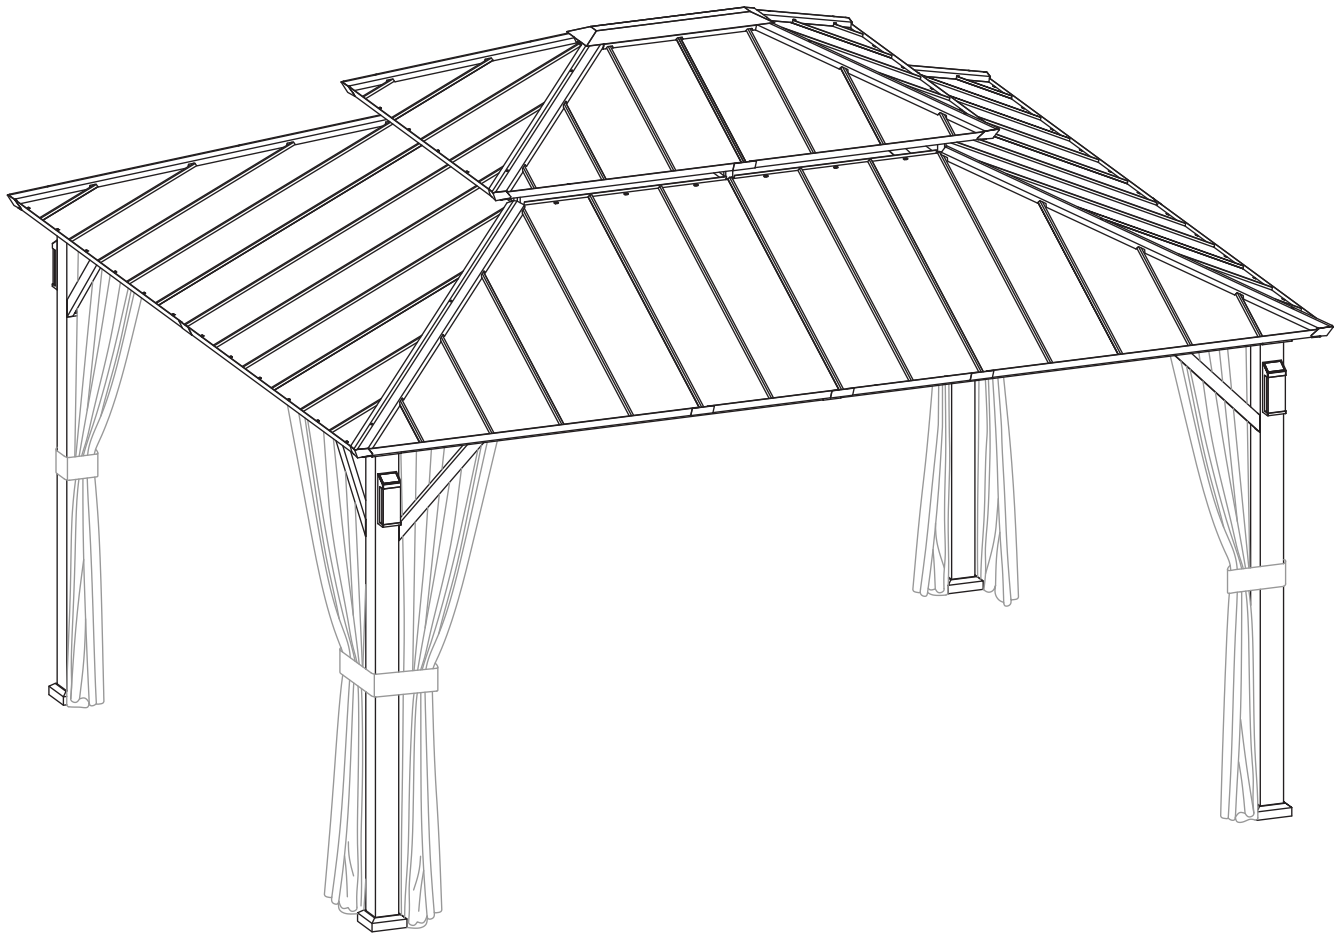

MODEL: IG10600148-1214

OWNER'S MANUAL

The Horizon 12'x14' Hard Top Gazebo W/ Solar LED light

TABLE OF CONTENTS

ASSEMBLY GUIDE.....	02
USING YOUR PRODUCT.....	05

October 13, 2024

QUESTIONS?

E-mail: support@modernshade.org