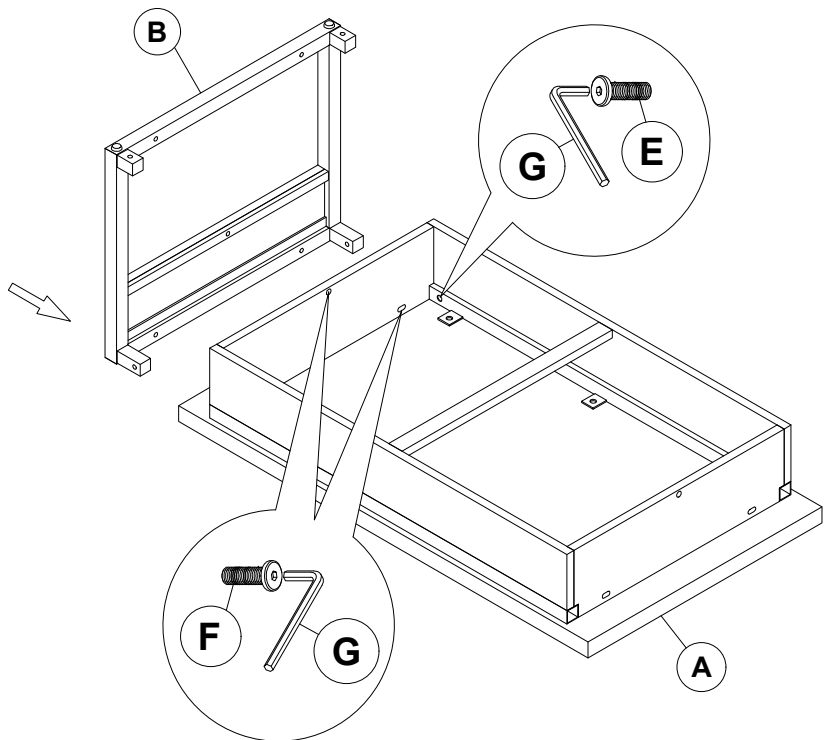

Step 02

E **02**

F **03**

G **01**