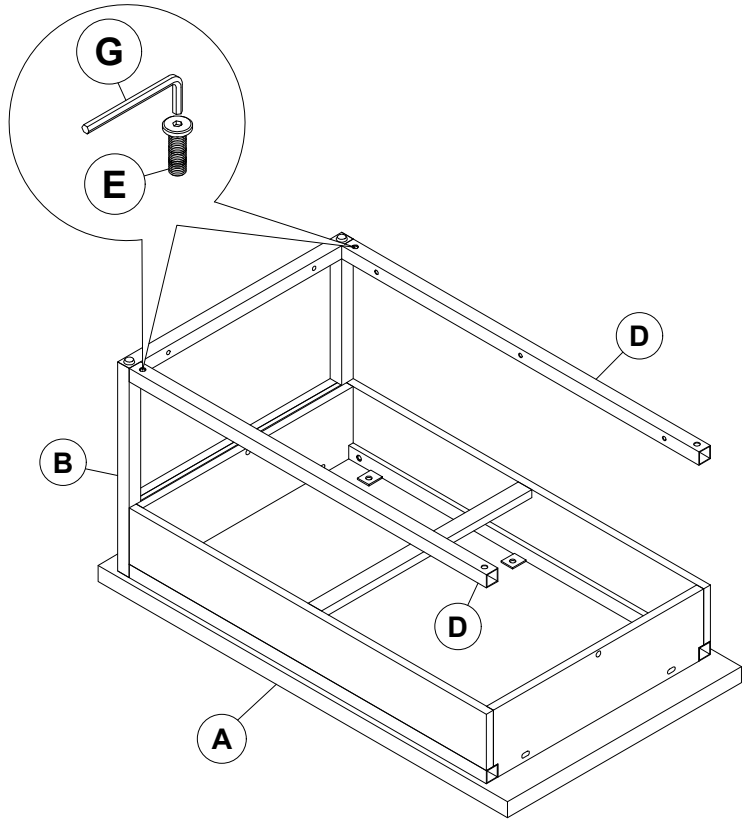

30 minutes

Part list-Claremont Coffee Table

Identifying the hardware-Identify the hardware using the illustrations below

E  **08**
M6x15MM BOLT

F  **16**
M6x35MM BOLT

G  **01**

Step 01

Step 02

E  **02**

F  **03**

G  **01**

Step 03

E  **02**

G  **01**

Step 04

E  **04**

F  **03**

G  **01**

Step 05

F  **10**
M6x35MM BOLT

G  **01**