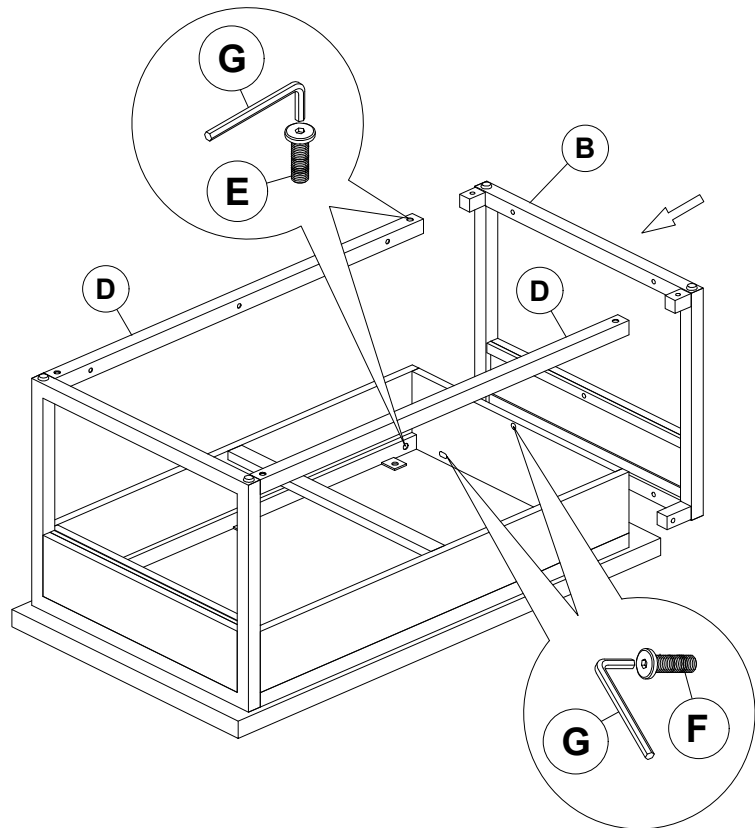

30 minutes

Part list-Claremont Coffee Table

Identifying the hardware-Identify the hardware using the illustrations below

E  **08**
M6x15MM BOLT

F  **16**
M6x35MM BOLT

G  **01**

Step 01

Step 02

E  **02**

F  **03**

G  **01**

Step 03

E  **02**

G  **01**

Step 04

E  **04**

F  **03**

G  **01**

Step 05

F  **10**
M6x35MM BOLT

G  **01**