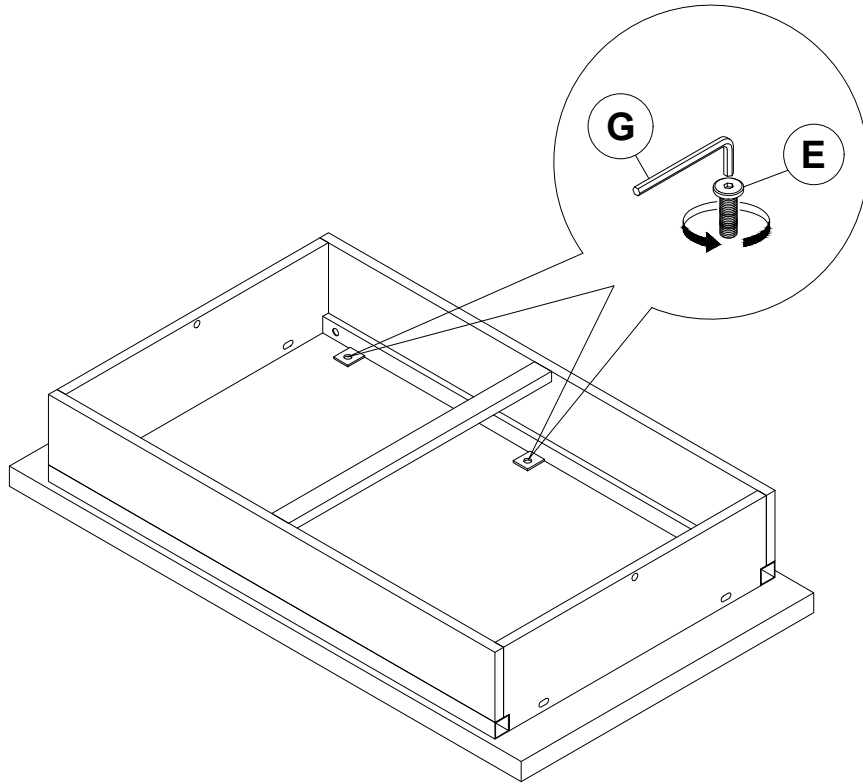

30 minutes

Part list-Claremont Coffee Table

Identifying the hardware-Identify the hardware using the illustrations below

E  **08**
M6x15MM BOLT

F  **16**
M6x35MM BOLT

G  **01**

Step 01

Step 02