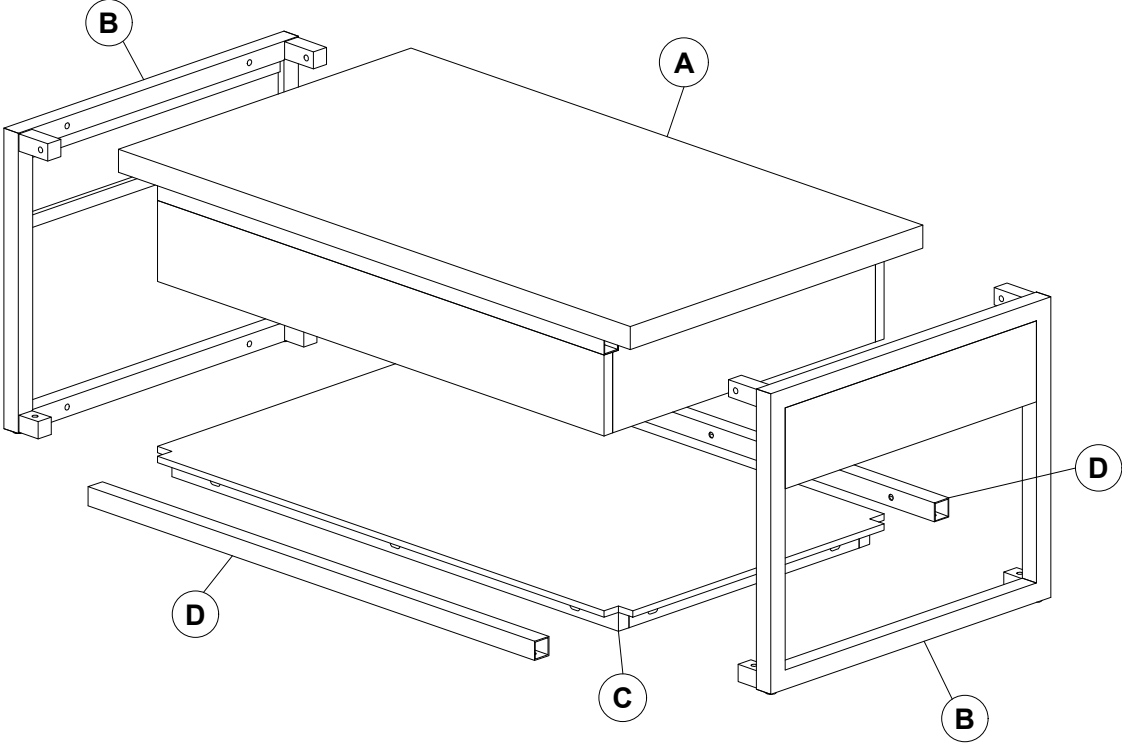

ASSEMBLY INSTRUCTION

COFFEE TABLE

. Use of power tool to assemble this product will invalidate any claim and damage this product making it unsafe !!!
. Please assemble on a clean soft surface to avoid damage.

30 minutes

Part list-Claremont Coffee Table

Identifying the hardware-Identify the hardware using the illustrations below

E  **08**
M6x15MM BOLT

F  **16**
M6x35MM BOLT

G  **01**

Step 01

Step 02