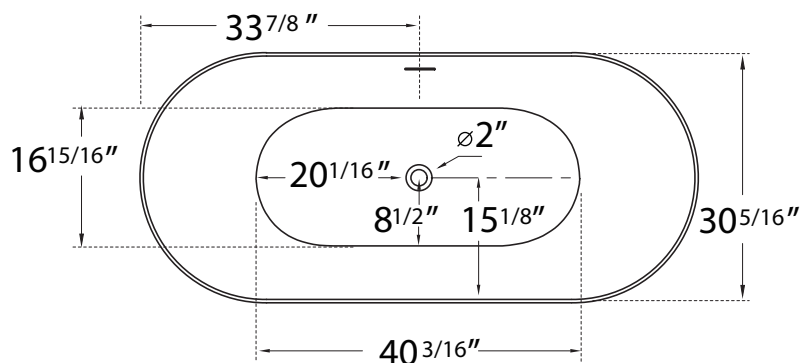

DIMENSION DETAILS

Freestanding Bathtub

MODEL No.Z31E3S

Z31E3S-68"

ADJUSTABLE FOOT: 6 PCS

(Side View)

(Top View)