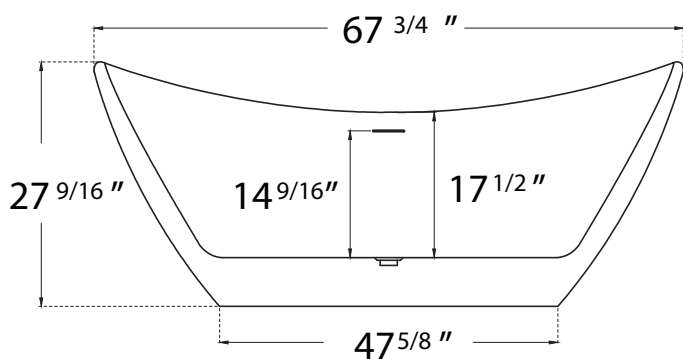

DIMENSION DETAILS

Freestanding Bathtub

MODEL No.Z31E3S

Z31E3S-68"

ADJUSTABLE FOOT: 6 PCS

(Side View)

(Top View)