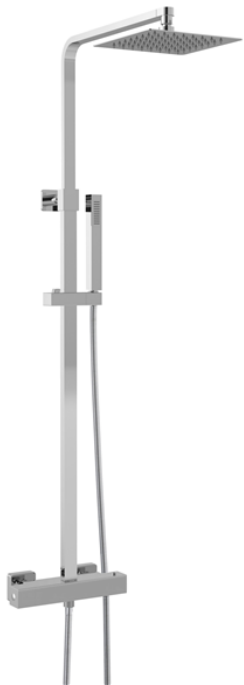

Sales Code: A3531

Description: Luxury Square Brass Complete Shower Kit

Product Dimensions

Length (mm):	
Width (mm):	475
Height (mm):	950
Depth (mm):	540
Nett Weight (kg):	4.62

Packaging Dimensions

Length (mm):	937
Width (mm):	460
Height (mm):	
Gross Weight (kg):	5

Packaging Data

Box Colour:	White Cardboard Box
Box Qty:	1
Label Size:	100 x 50
Label Colour:	White Label
Label Qty:	2

Outer Box Dimensions (If Applicable)

Length (mm):	
Width (mm):	
Height (mm):	
Depth (mm):	
Gross Weight (kg):	
Barcode:	5056211899693

Product Details

Country of Origin:	China
Fitting Instruction:	No
Product Material:	Brass
Mount Type:	Wall, Surface
Outlet Elbow Supplied:	No
Easy Clean:	Yes
Head Included:	Yes
Handset Included:	Yes
Body Jets Included:	No
No of Body Jets:	Not Applicable
Operating Pressure (bar):	1
Valve/Cartridge Type:	1/4 Turn Ceramic Disc
Flow Rates (L/min):	0.1 bar: 2.5 0.5 bar: 7.5 1 bar: 11 2 bar: 16.5 3 bar: 21
TMV2 Approved:	No Approval No: N/A
TMV3 Approved:	No Approval No: N/A
WRAS Approved:	No Approval No: N/A
Head Function:	Single
Handset Function:	Single Setting
Body Jet Info:	Not Applicable
Pipe Size:	15 mm (1/2" Bsp)
Pipe Centres:	150 mm
Colour/Finish:	Chrome
Hose Included:	Yes
No. of Outlets:	2