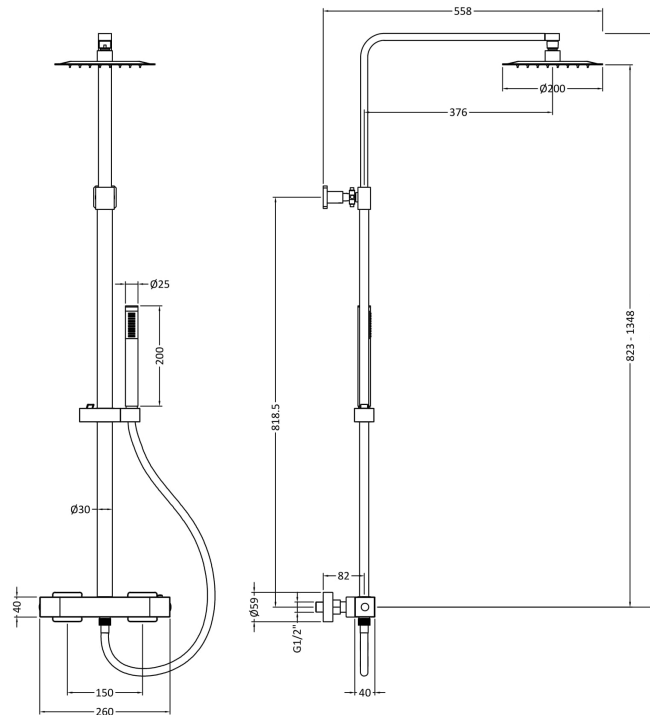

Sales Code: A3531

Description: Luxury Square Brass Complete Shower Kit

Product Dimensions

Length (mm):	
Width (mm):	475
Height (mm):	950
Depth (mm):	540
Nett Weight (kg):	4.62

Packaging Dimensions

Length (mm):	937
Width (mm):	460
Height (mm):	
Gross Weight (kg):	5

Packaging Data

Box Colour:	White Cardboard Box
Box Qty:	1
Label Size:	100 x 50
Label Colour:	White Label
Label Qty:	2

Outer Box Dimensions (If Applicable)

Length (mm):	
Width (mm):	
Height (mm):	
Depth (mm):	
Gross Weight (kg):	
Barcode:	5056211899693

Product Details

Country of Origin:	China
Fitting Instruction:	No
Product Material:	Brass
Mount Type:	Wall, Surface
Outlet Elbow Supplied:	No
Easy Clean:	Yes
Head Included:	Yes
Handset Included:	Yes
Body Jets Included:	No
No of Body Jets:	Not Applicable
Operating Pressure (bar):	1
Valve/Cartridge Type:	1/4 Turn Ceramic Disc
Flow Rates (L/min):	0.1 bar: 2.5 0.5 bar: 7.5 1 bar: 11 2 bar: 16.5 3 bar: 21
TMV2 Approved:	No Approval No: N/A
TMV3 Approved:	No Approval No: N/A
WRAS Approved:	No Approval No: N/A
Head Function:	Single
Handset Function:	Single Setting
Body Jet Info:	Not Applicable
Pipe Size:	15 mm (1/2" Bsp)
Pipe Centres:	150 mm
Colour/Finish:	Chrome
Hose Included:	Yes
No. of Outlets:	2