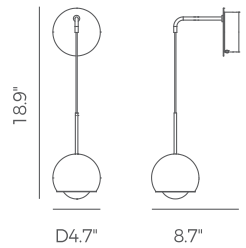

T131562-Black

T131562-Black

MORE

DETAILS

Material: Steel	Color Temp.: 2700K-3000K-5000K
Lamp Shade: Glass	CRI (Ra): ≥90
Finishing: Electroplating	LED Rated Life: ≈50,000 Hours
	Dimming: 100%-10%

Dimmable with ELV or TRIAC Dimmer (Not Included)

ITEM NO.	T131562-Black
Wattage:	3W
Voltage:	5V2A
Size:	4.7" L x 8.7" W x 18.9" H
Estimated Lumens:	262-322
Estimated Delivered Lumens:	236-290