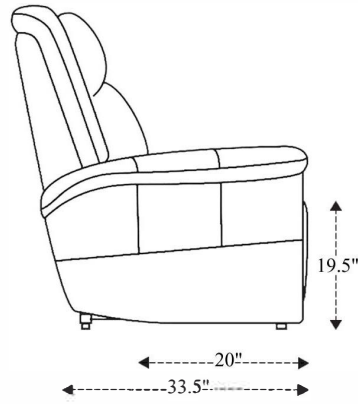

Swivel Glider Recliner

Overall Dimensions	33.5" x 33.5" x 42.5"
Overall Width	33.5"
Overall Depth	33.5"
Overall Height	42.5"
Overall Weight	114.8 lbs.
Fully Reclined	65"
Distance from Wall	15"
Back of Seat to end of Chaise	40"
Leg Height <small>(Distance from Foot Rest to Floor in Full Recline)</small>	21.5"
Head Height <small>(Distance from Headrest to Floor in Full Recline)</small>	33.5"

Seat Width	22"
Seat Depth	20"
Seat Height	19.5"
Arm Width	4.5"
Arm Depth	21"
Arm Height	24.5"
Back Width	24"
Back Height	26"
Headrest Extended from Back	--