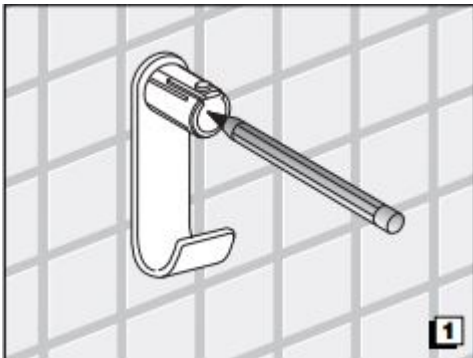

Installation Instructions

CLEANING

Quality, technological processes and materials are the features that determine the high standards of our accessories.

However, to avoid surface alterations, it is necessary to follow a few guidelines.

Clean all finishes exclusively with soap and water, and dry with a soft cloth.

Do not use coarse cloths, abrasive products, acids, ammonia products, caustic substances, bleach or solvents.

In case of contact with these substances, rinse surfaces immediately and wipe dry.

Remember that even fumes can damage metal.

Wash accessories next to the toilet bowl at regular intervals to avoid corrosion.

Collection
Hotellerie

Model |
Hotellerie AV120B

Dimensions Metric

1 inch = 2.54 cm
1 inch = 25.4 mm

WS®
BATH
COLLECTIONS

1051 Lea Drive - Collegeville, PA 19426
Tel. 215 513 9400 - Fax 610 831 0215

www.ws bathcollections.com - info@ws bathcollections.com