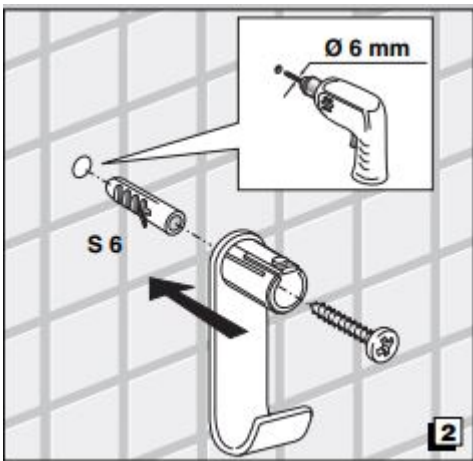

Installation Instructions

CLEANING

Quality, technological processes and materials are the features that determine the high standards of our accessories.

However, to avoid surface alterations, it is necessary to follow a few guidelines.

Clean all finishes exclusively with soap and water, and dry with a soft cloth.

Do not use coarse cloths, abrasive products, acids, ammonia products, caustic substances, bleach or solvents.

In case of contact with these substances, rinse surfaces immediately and wipe dry.

Remember that even fumes can damage metal.

Wash accessories next to the toilet bowl at regular intervals to avoid corrosion.

Collection
Hotellerie

Model |
Hotellerie AV120B

Dimensions Metric

1 inch = 2.54 cm
1 inch = 25.4 mm

WS®
BATH
COLLECTIONS

1051 Lea Drive - Collegeville, PA 19426
Tel. 215 513 9400 - Fax 610 831 0215

www.ws bathcollections.com - info@ws bathcollections.com