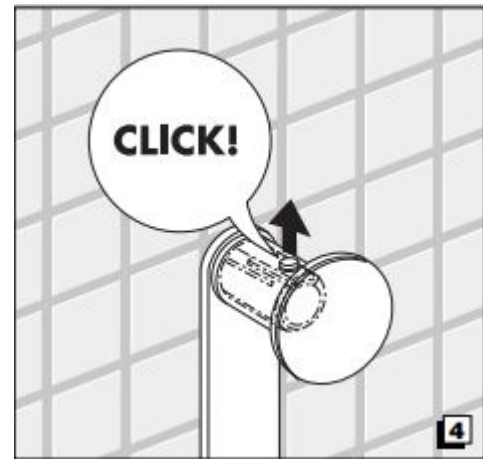

Installation Instructions

CLEANING

Quality, technological processes and materials are the features that determine the high standards of our accessories.

However, to avoid surface alterations, it is necessary to follow a few guidelines.

Remember that even fumes can damage metal.

Wash accessories next to the toilet bowl at regular intervals to avoid corrosion.

Collection
Hotellerie

Model |
Hotellerie AV120B

Dimensions Metric

1 inch = 2.54 cm
1 inch = 25.4 mm