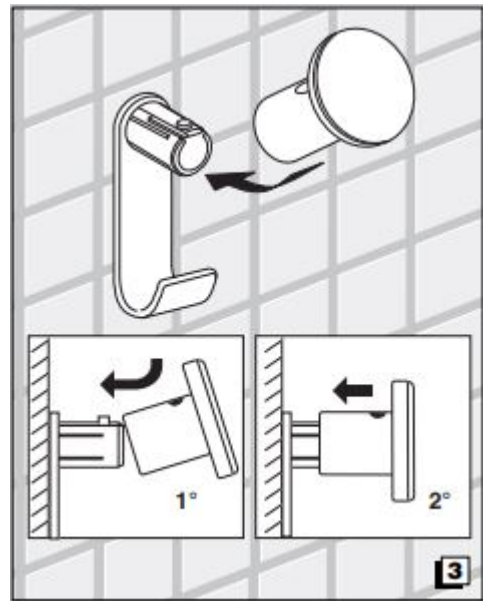

Installation Instructions

CLEANING

Quality, technological processes and materials are the features that determine the high standards of our accessories.

However, to avoid surface alterations, it is necessary to follow a few guidelines.

Clean all finishes exclusively with soap and water, and dry with a soft cloth.

Do not use coarse cloths, abrasive products, acids, ammonia products, caustic substances, bleach or solvents.

In case of contact with these substances, rinse surfaces immediately and wipe dry.

Remember that even fumes can damage metal.

Wash accessories next to the toilet bowl at regular intervals to avoid corrosion.

Collection
Hotellerie

Model |
Hotellerie AV120B

Dimensions Metric

1 inch = 2.54 cm
1 inch = 25.4 mm

WS®
BATH
COLLECTIONS

1051 Lea Drive - Collegeville, PA 19426
Tel. 215 513 9400 - Fax 610 831 0215

www.ws bathcollections.com - info@ws bathcollections.com